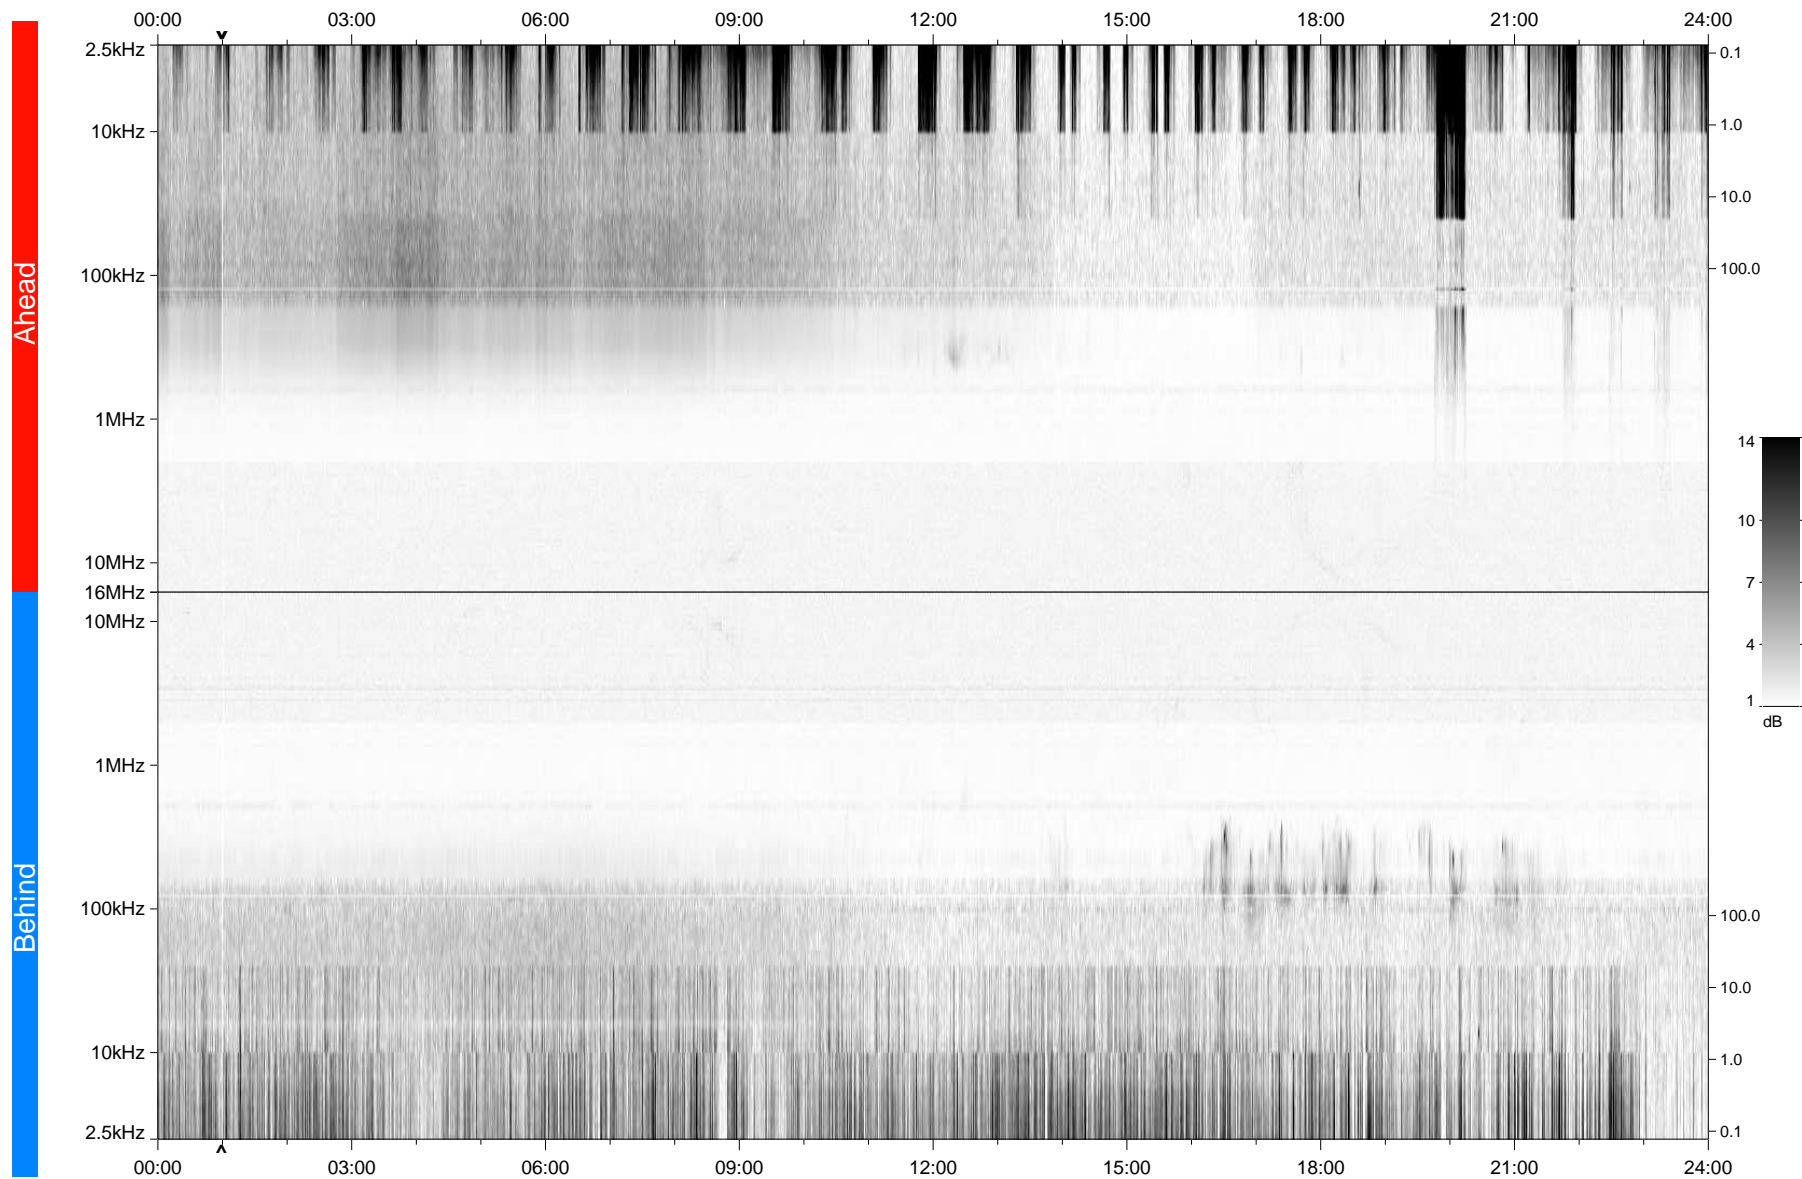

# STEREO/WAVES Daily Summary - 19-Oct-2007 (DOY 292)

Ahead source file: swaves\_ahead\_2007\_292\_1\_04.fin  
Ahead PSE Angle: 19.2°

Behind PSE Angle: -17.6°  
Behind source file: swaves\_behind\_2007\_292\_1\_04.fin

Time (UTC)

file: stereo\_swaves\_daily-summary\_gray\_20071019\_v04  
made by: space.umn.edu on macOS with TDL 8.8.2 on 2022-10-19 15:20:04, with TLib V945 / dynspec V311