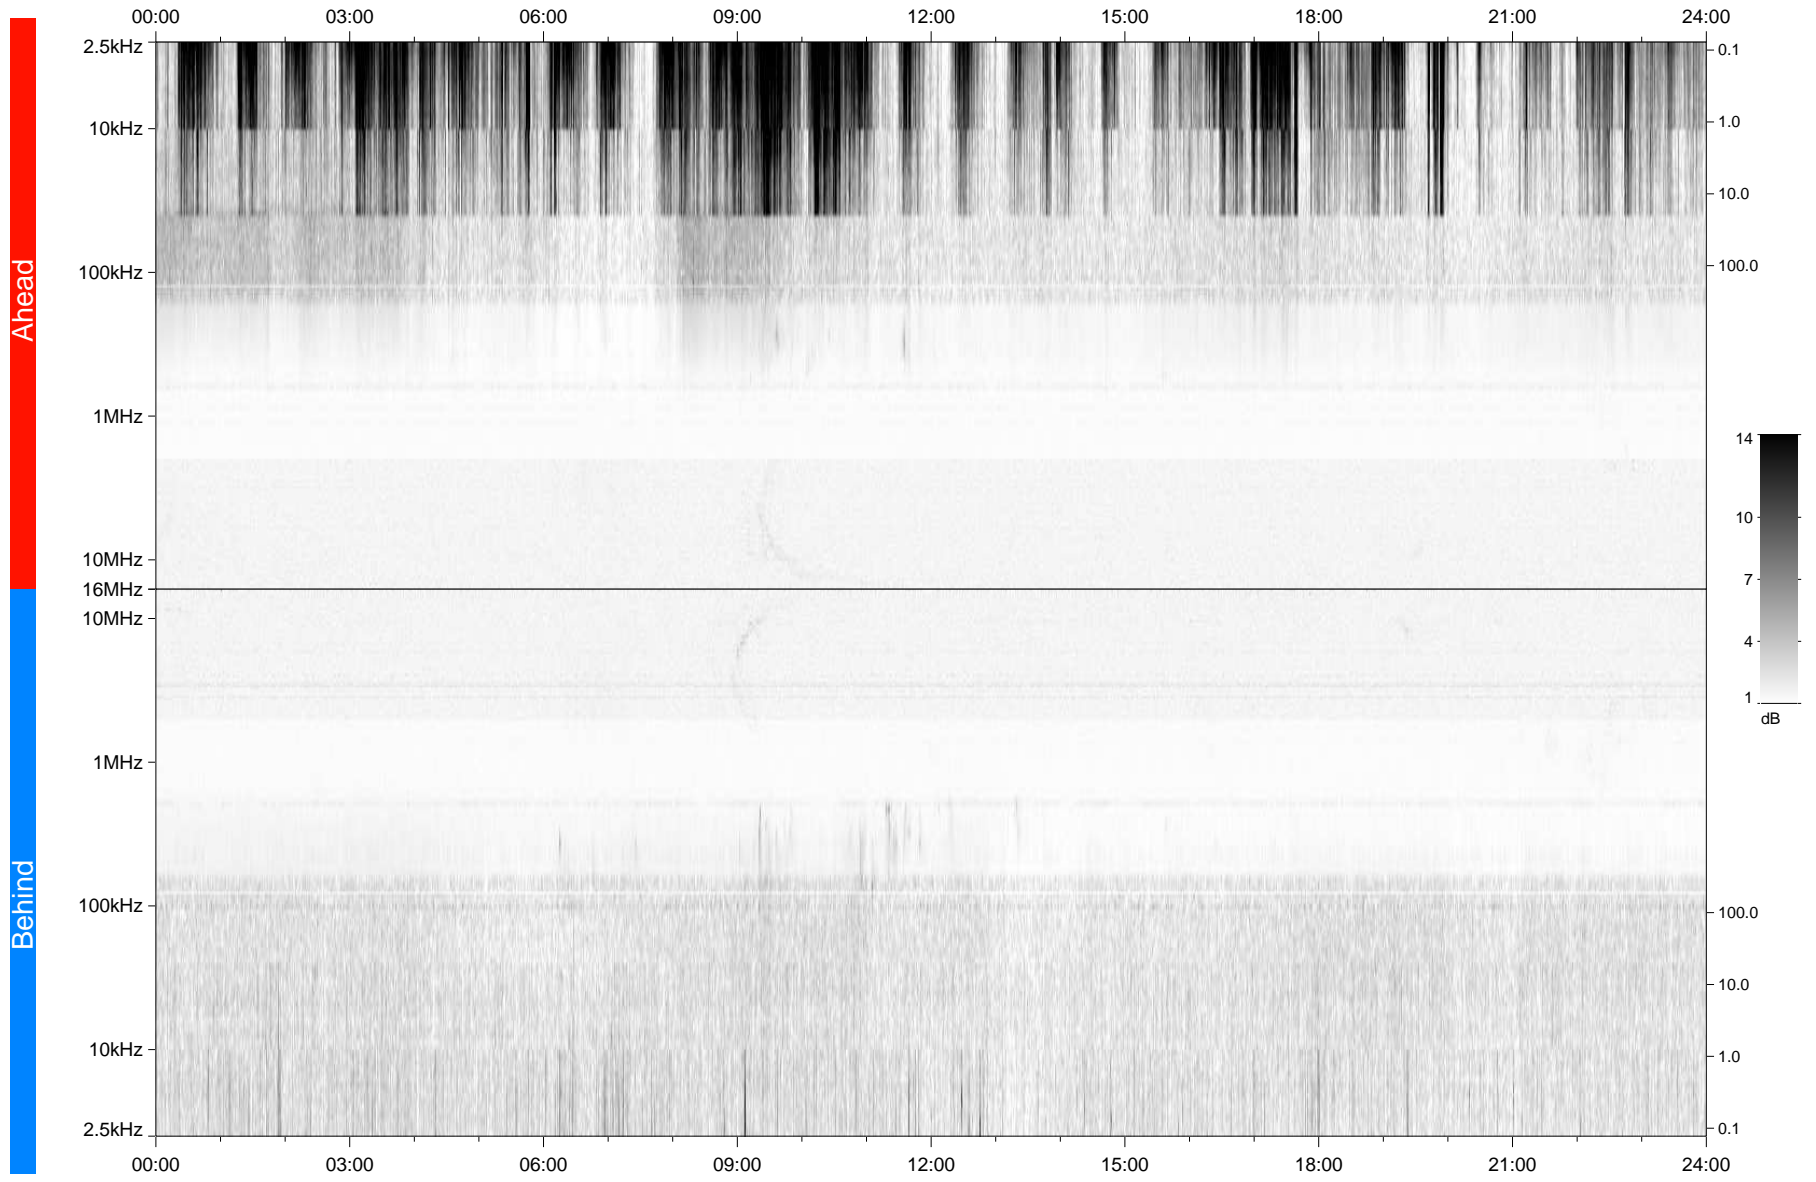

STEREO/WAVES Daily Summary - 14-Oct-2007 (DOY 287)

Ahead source file: swaves_ahead_2007_287_1_04.fin
Ahead PSE Angle: 18.8°

Behind PSE Angle: -17.1°
Behind source file: swaves_behind_2007_287_1_04.fin

Time (UTC)

file: stereo_swaves_daily-summary_gray_20071014_v04
made by: space.umn.edu on macOS with TDL 8.8.2 on 2022-10-19 15:05:48, with TLib V945 / dynspec V311