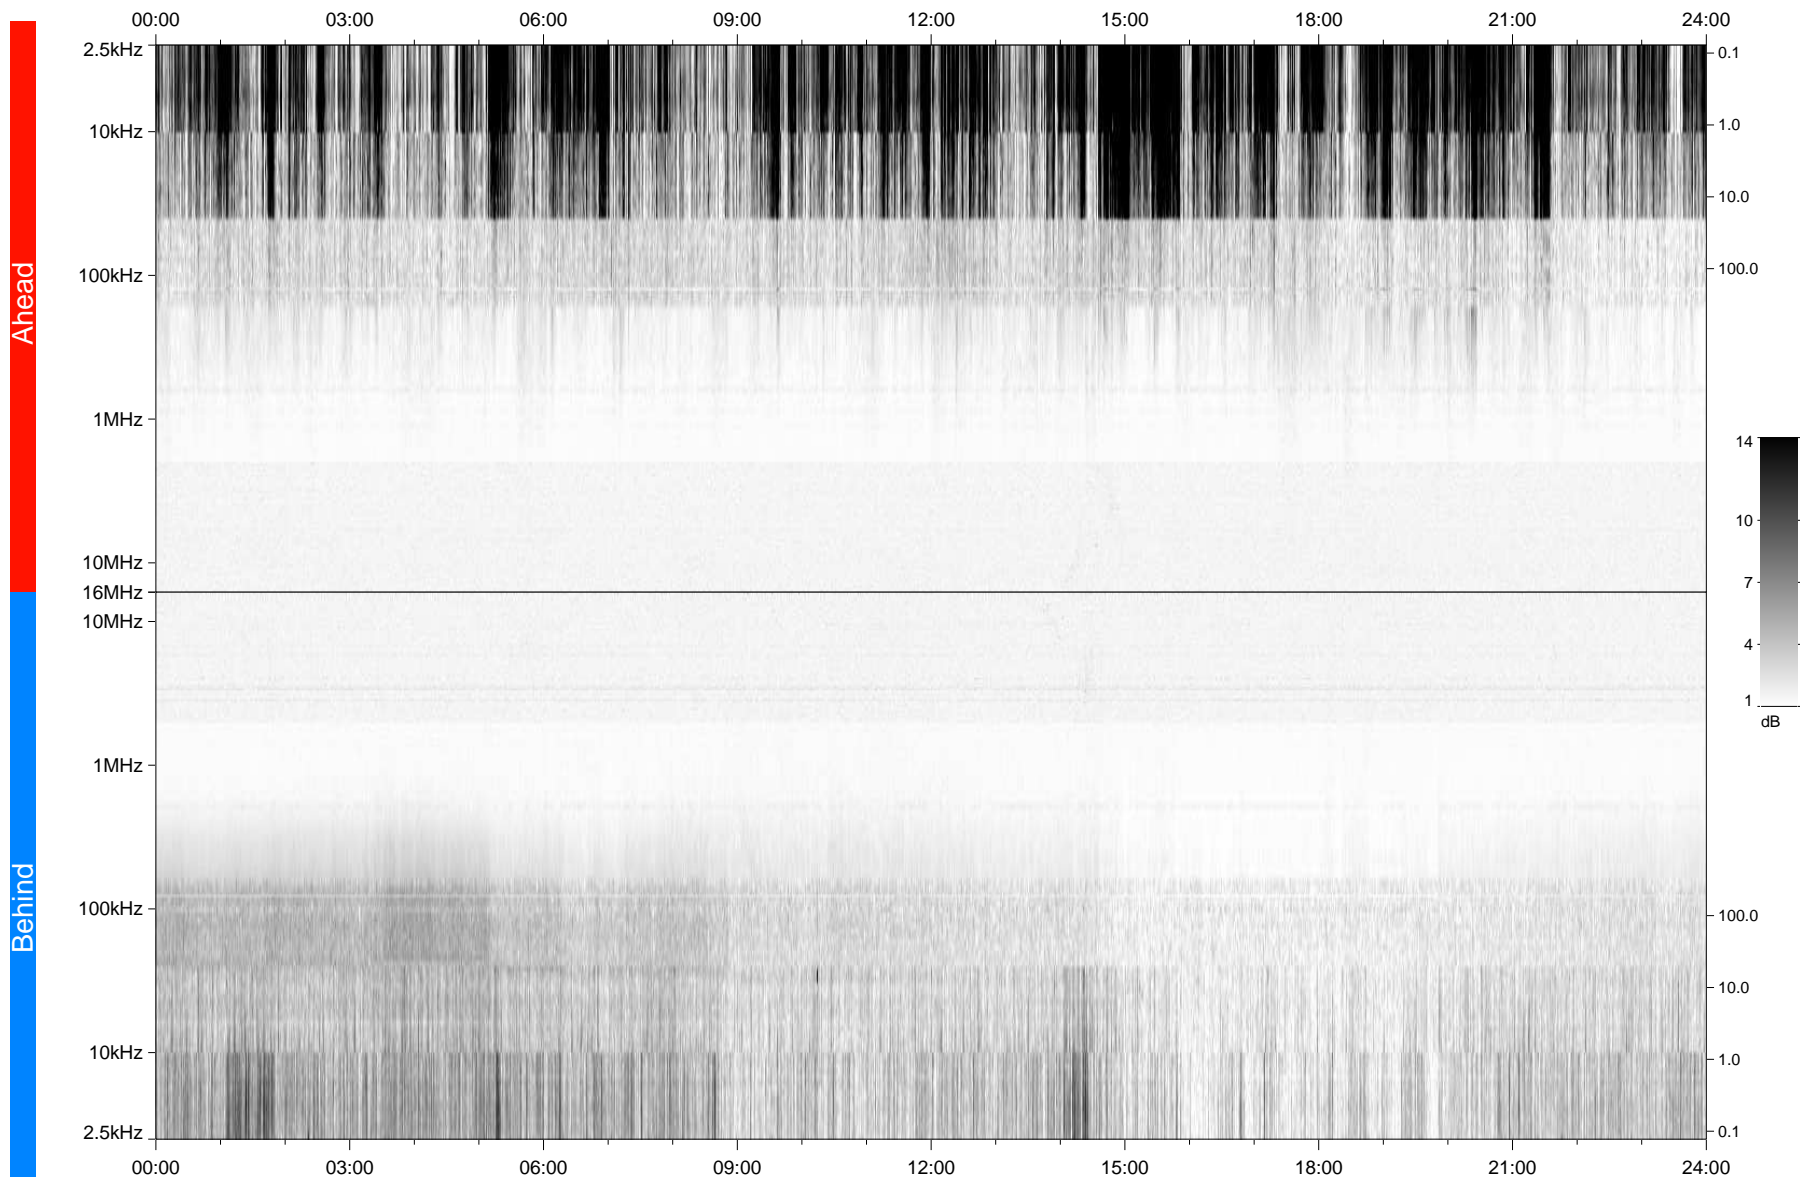

STEREO/WAVES Daily Summary - 11-Oct-2007 (DOY 284)

Ahead source file: swaves_ahead_2007_284_1_04.fin
Ahead PSE Angle: 18.7°

Behind PSE Angle: -16.8°
Behind source file: swaves_behind_2007_284_1_20.fin

Time (UTC)

file: stereo_swaves_daily-summary_gray_20071011_v04
made by: space.umn.edu on macOS with TDL 8.8.2 on 2022-10-19 14:57:08, with Tlib V945 / dynspec V311