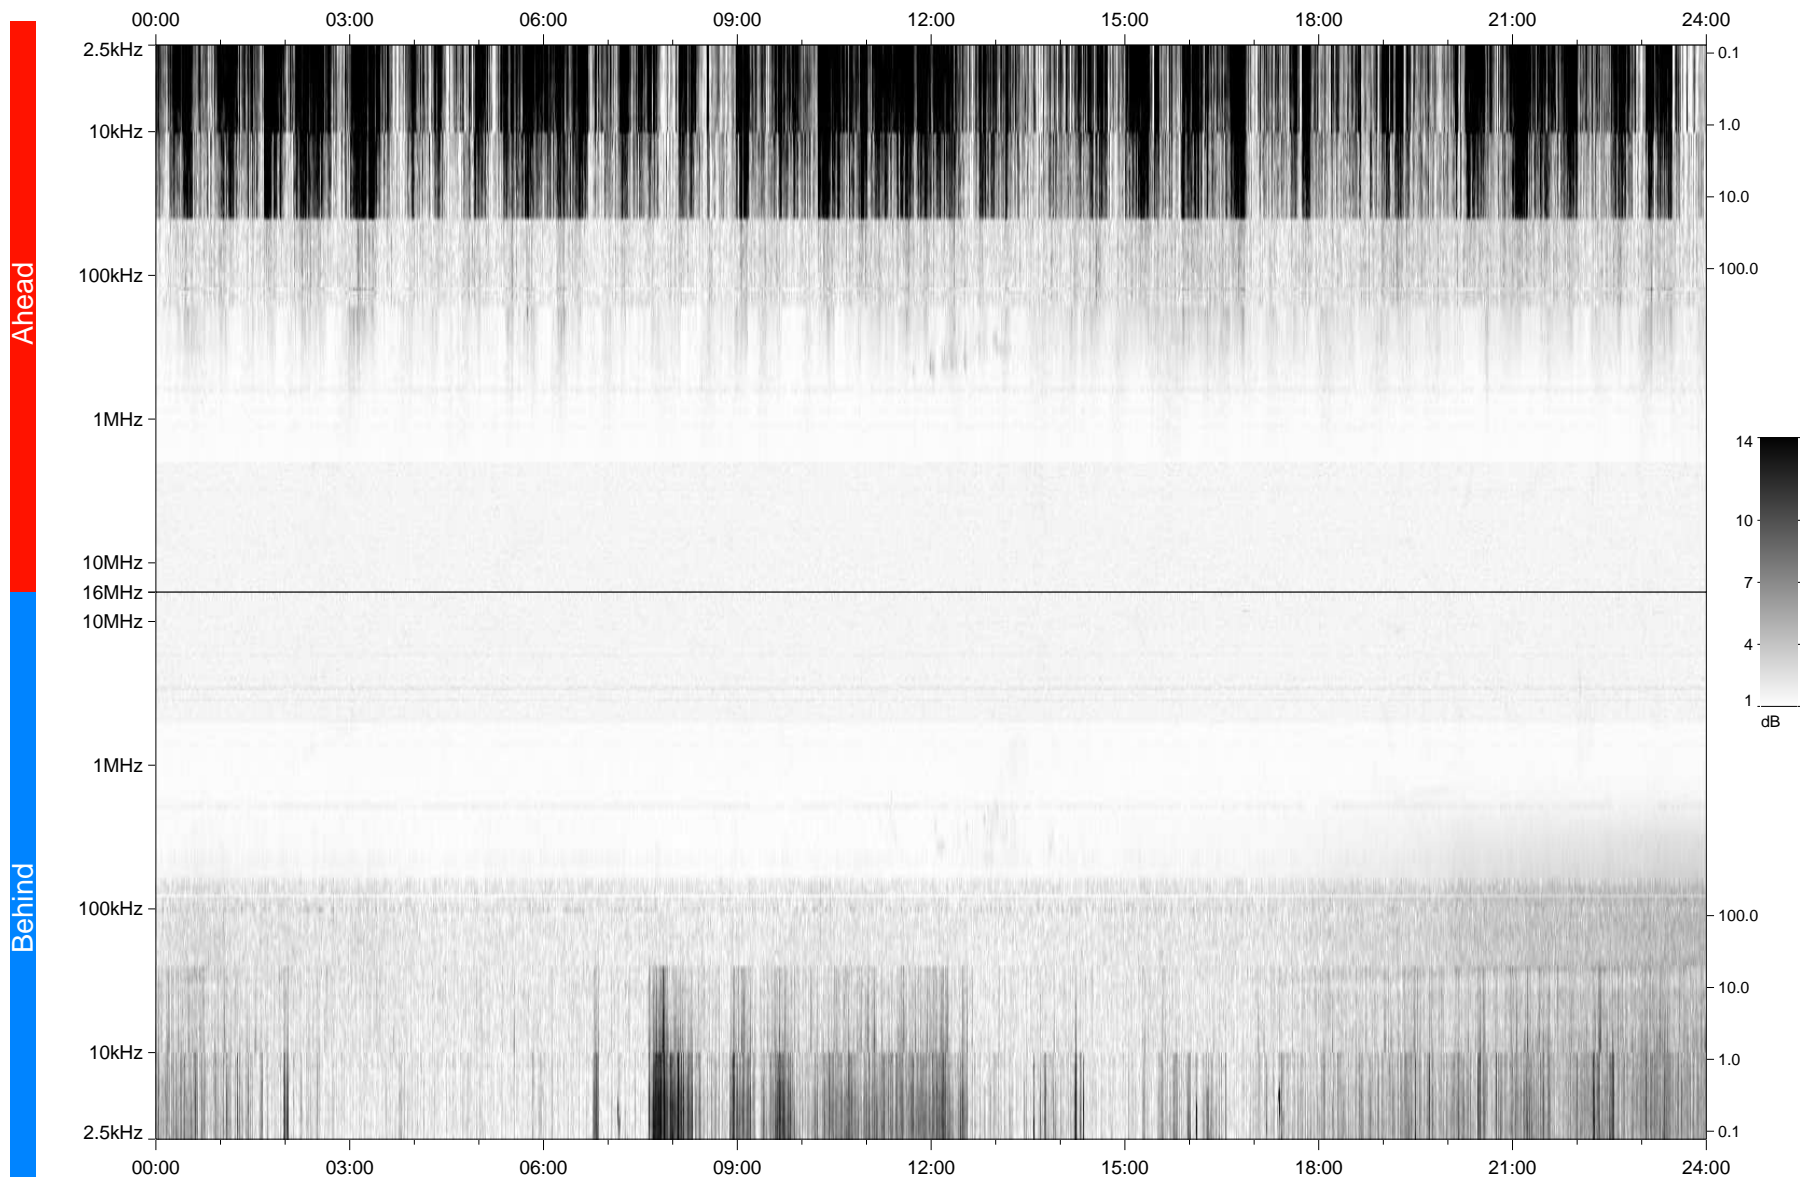

# STEREO/WAVES Daily Summary - 10-Oct-2007 (DOY 283)

Ahead source file: swaves\_ahead\_2007\_283\_1\_04.fin  
Ahead PSE Angle: 18.7°

Behind PSE Angle: -16.7°  
Behind source file: swaves\_behind\_2007\_283\_1\_04.fin

Time (UTC)

file: stereo\_swaves\_daily-summary\_gray\_20071010\_v04  
made by: space.umn.edu on macOS with TDL 8.8.2 on 2022-10-19 14:54:14, with TLib V945 / dynspec V311