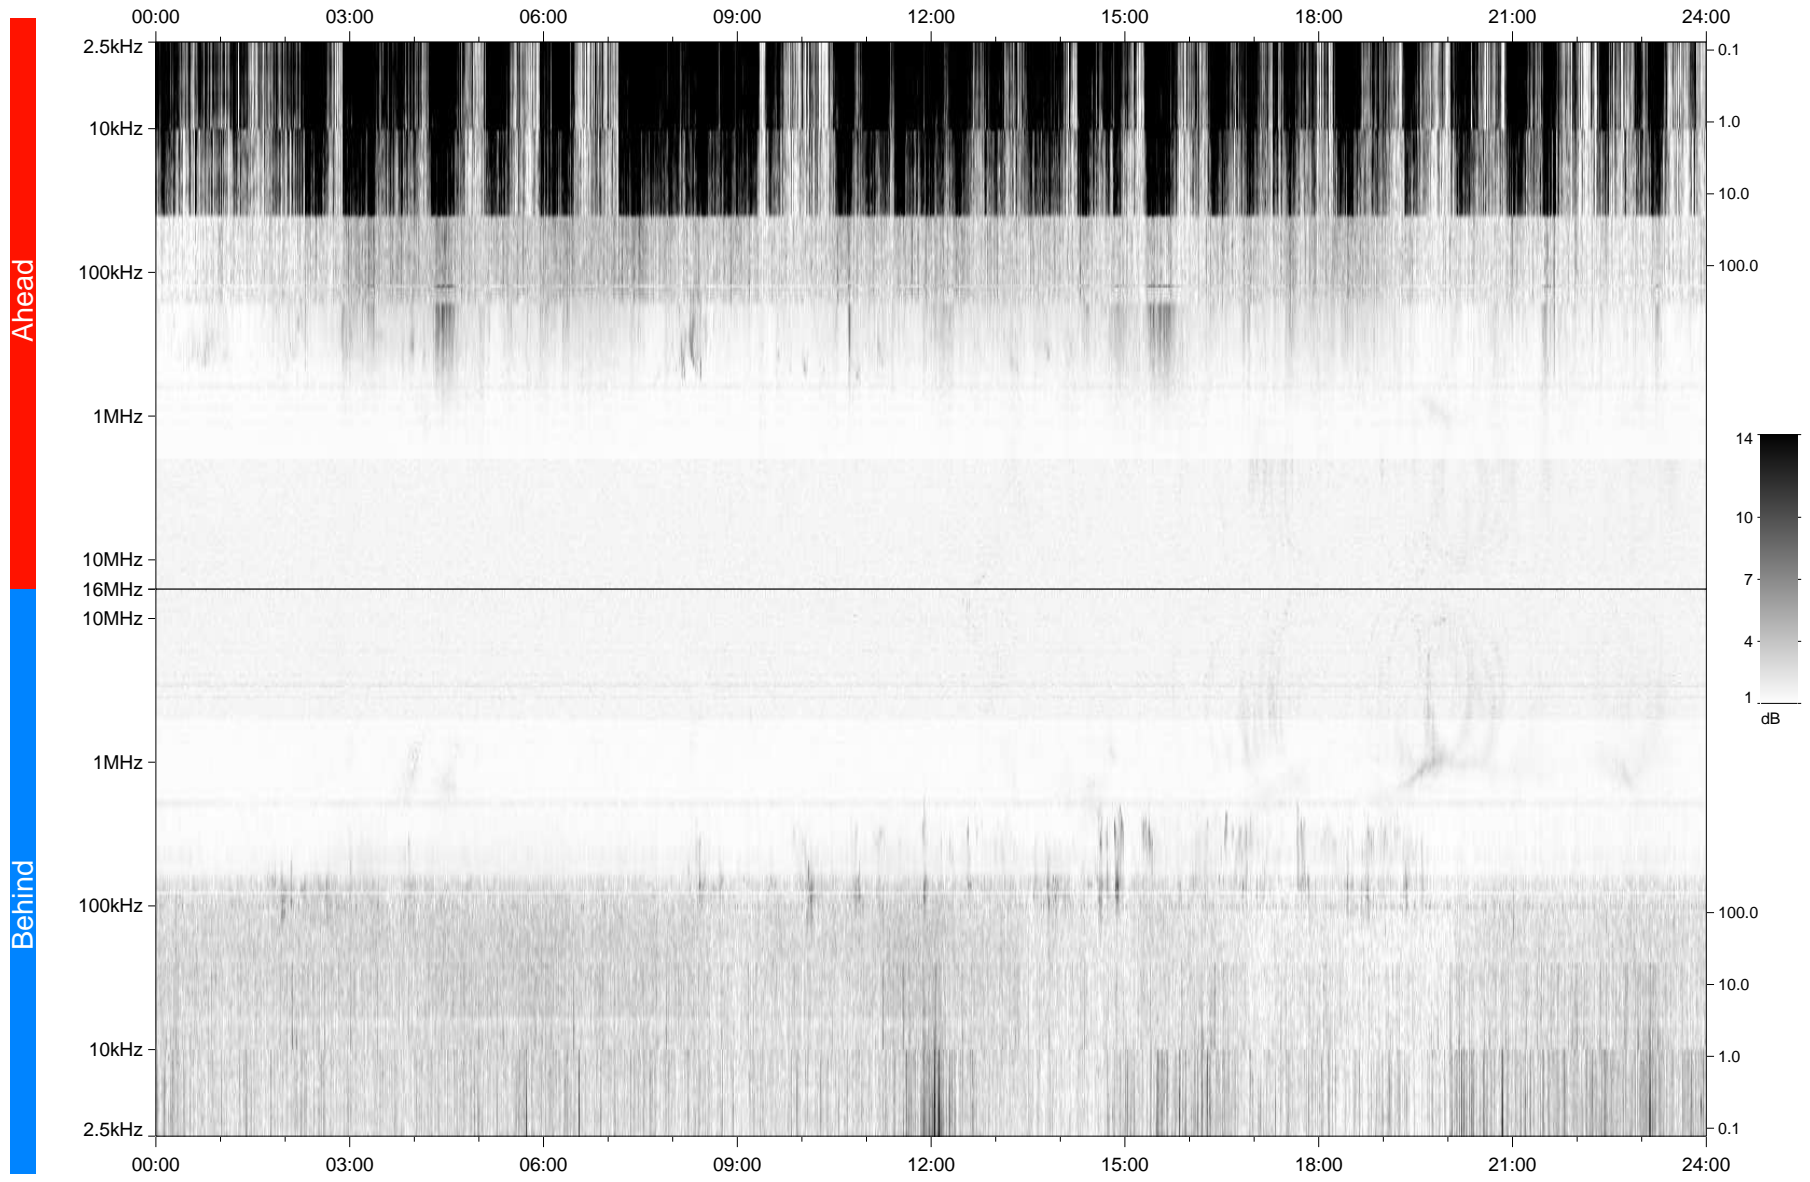

# STEREO/WAVES Daily Summary - 04-Oct-2007 (DOY 277)

Ahead source file: swaves\_ahead\_2007\_277\_1\_04.fin  
Ahead PSE Angle: 18.3°

Behind PSE Angle: -16.1°  
Behind source file: swaves\_behind\_2007\_277\_1\_04.fin

Time (UTC)

file: stereo\_swaves\_daily-summary\_gray\_20071004\_v04  
made by: space.umn.edu on macOS with IDL 8.8.2 on 2022-10-19 14:36:56, with TLib V945 / dynspec V311