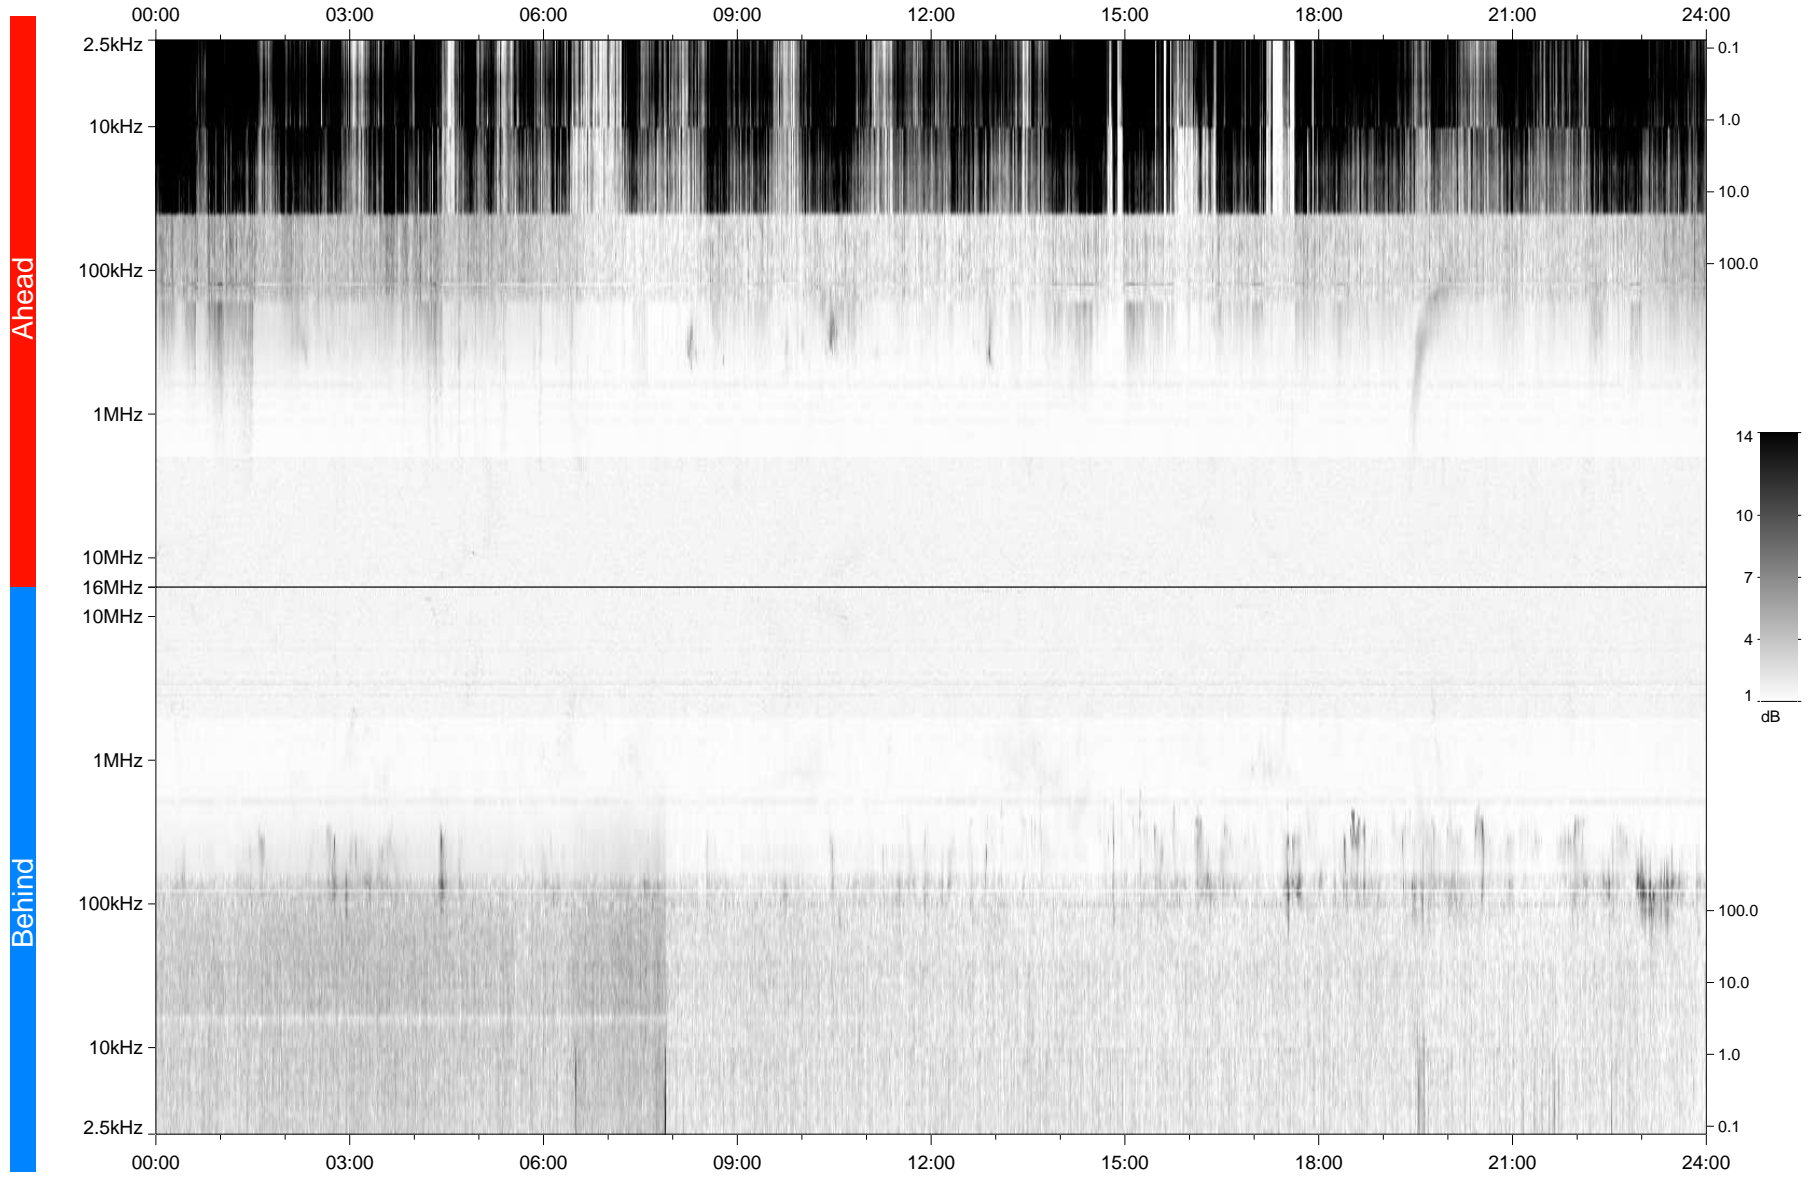

# STEREO/WAVES Daily Summary - 29-Sep-2007 (DOY 272)

Ahead source file: swaves\_ahead\_2007\_272\_1\_04.fin  
Ahead PSE Angle: 18.0°

Behind PSE Angle: -15.6°  
Behind source file: swaves\_behind\_2007\_272\_1\_04.fin

Time (UTC)

file: stereo\_swaves\_daily-summary\_gray\_20070929\_v04  
made by: space.umn.edu on macOS with TDL 8.8.2 on 2022-10-19 14:22:31, with TLib V945 / dynspec V311