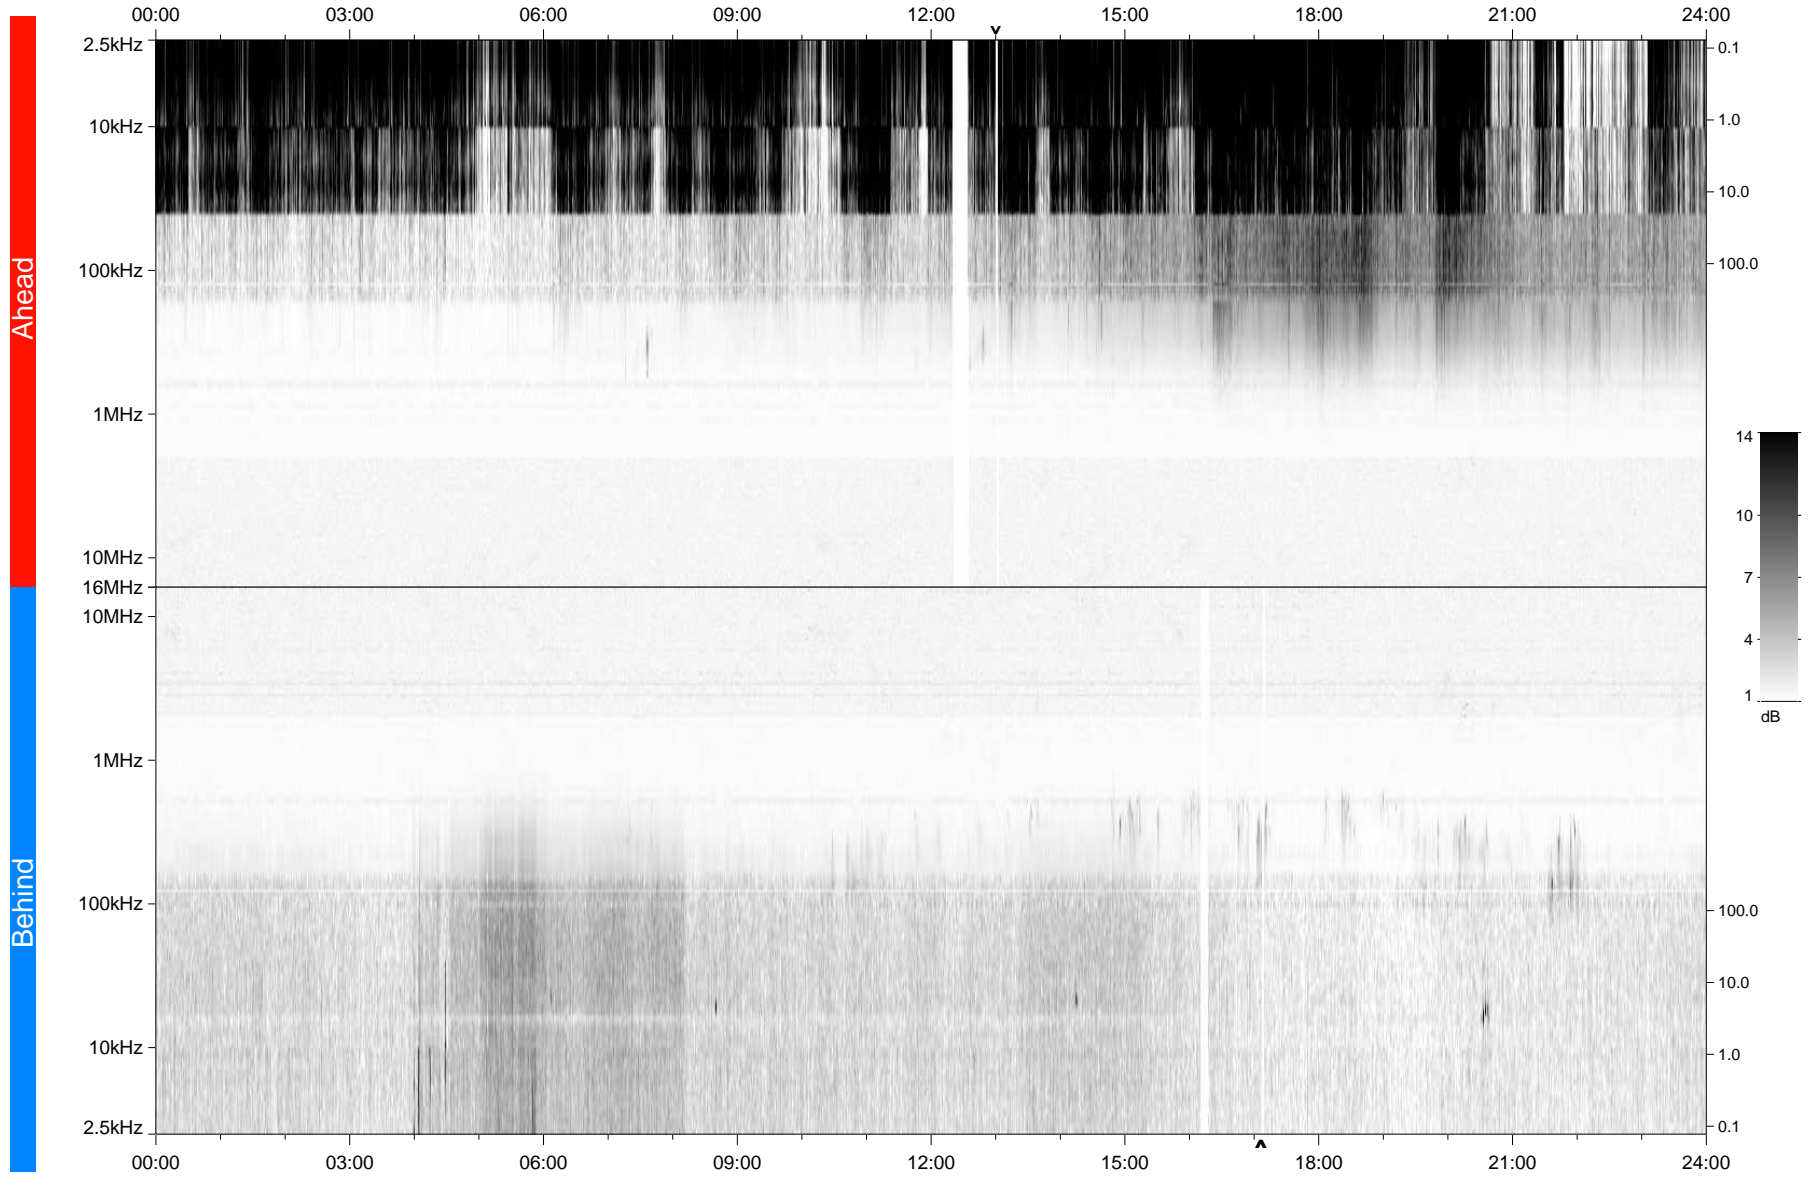

STEREO/WAVES Daily Summary - 28-Sep-2007 (DOY 271)

Ahead source file: swaves_ahead_2007_271_1_04.fin
Ahead PSE Angle: -17.9°

Behind PSE Angle: -15.5°
Behind source file: swaves_behind_2007_271_1_04.fin

Time (UTC)

file: stereo_swaves_daily-summary_gray_20070928_v04
made by: space.umn.edu on macOS with TDL 8.8.2 on 2022-10-19 14:19:39, with Tlib V945 / dynspec V311