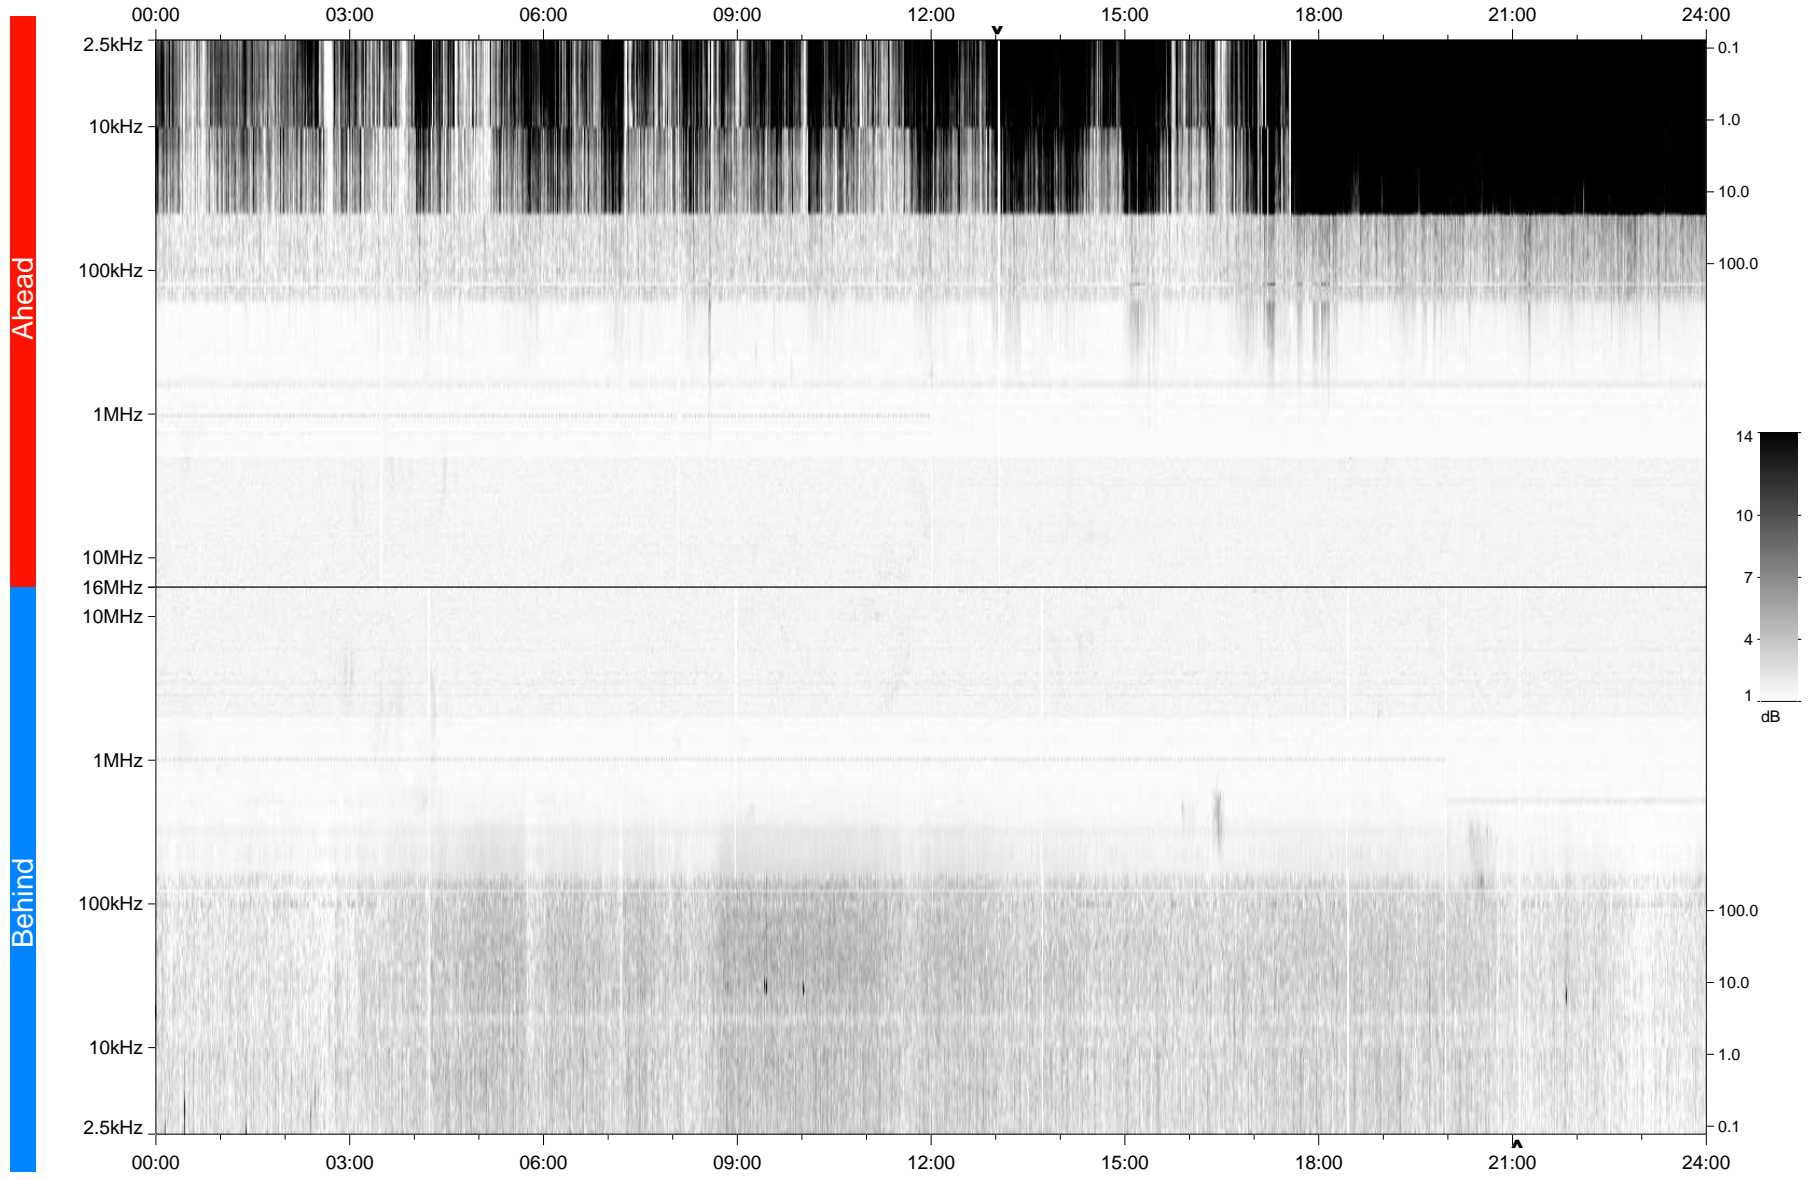

STEREO/WAVES Daily Summary - 27-Sep-2007 (DOY 270)

Ahead source file: swaves_ahead_2007_270_1_04.fin
Ahead PSE Angle: -17.9°

Behind PSE Angle: -15.3°
Behind source file: swaves_behind_2007_270_1_04.fin

Time (UTC)

file: stereo_swaves_daily-summary_gray_20070927_v04
made by: space.umn.edu on macOS with IDL 8.8.2 on 2022-10-19 14:16:49, with TLib V945 / dynspec V311