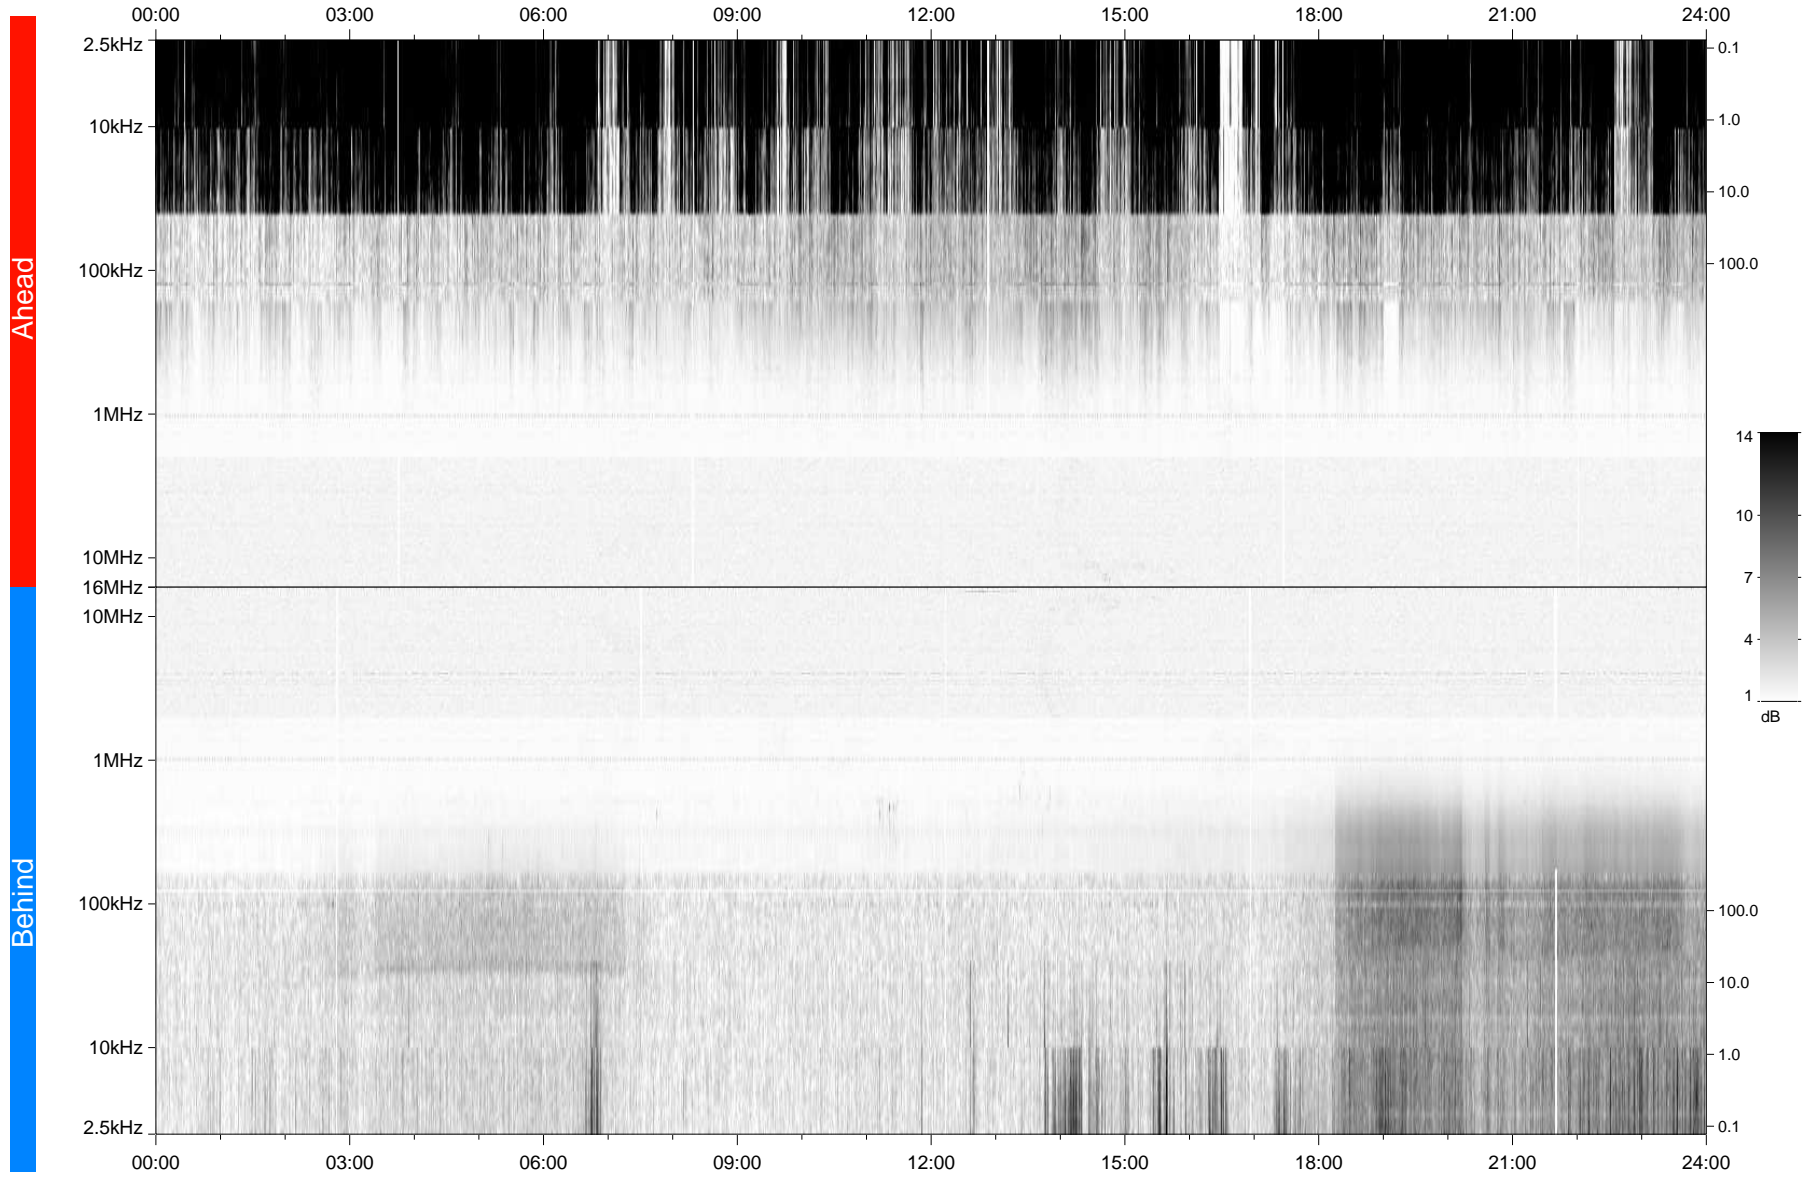

STEREO/WAVES Daily Summary - 19-Sep-2007 (DOY 262)

Ahead source file: swaves_ahead_2007_262_1_04.fin
Ahead PSE Angle: -17.3°

Behind PSE Angle: -14.5°
Behind source file: swaves_behind_2007_262_1_04.fin

Time (UTC)

file: stereo_swaves_daily-summary_gray_20070919_v04
made by: space.umn.edu on macOS with IDL 8.8.2 on 2022-10-19 13:54:56, with TLib V945 / dynspec V311