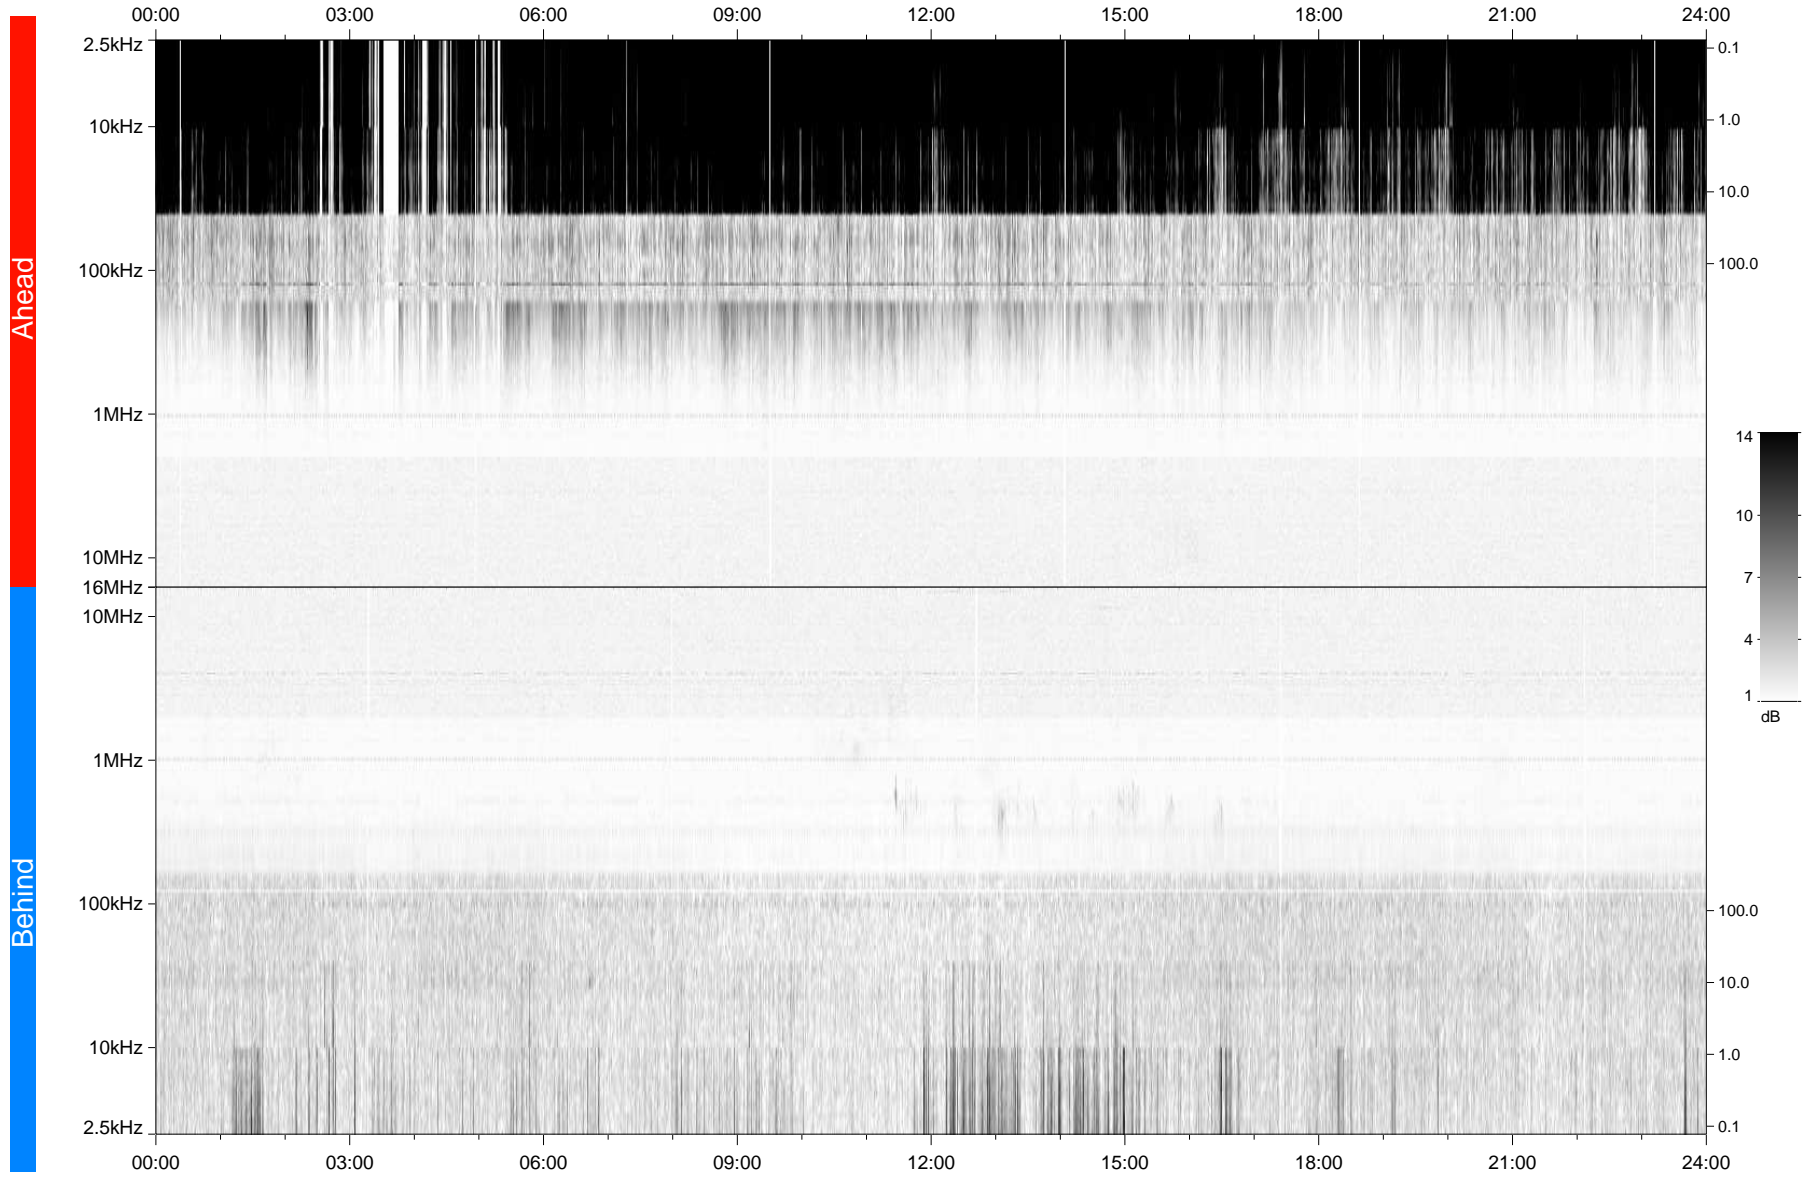

# STEREO/WAVES Daily Summary - 18-Sep-2007 (DOY 261)

Ahead source file: swaves\_ahead\_2007\_261\_1\_04.fin  
Ahead PSE Angle: 17.2°

Behind PSE Angle: -14.4°  
Behind source file: swaves\_behind\_2007\_261\_1\_04.fin

Time (UTC)

file: stereo\_swaves\_daily-summary\_gray\_20070918\_v04  
made by: space.umn.edu on macOS with TDL 8.8.2 on 2022-10-19 13:52:12, with Tlib V945 / dynspec V311