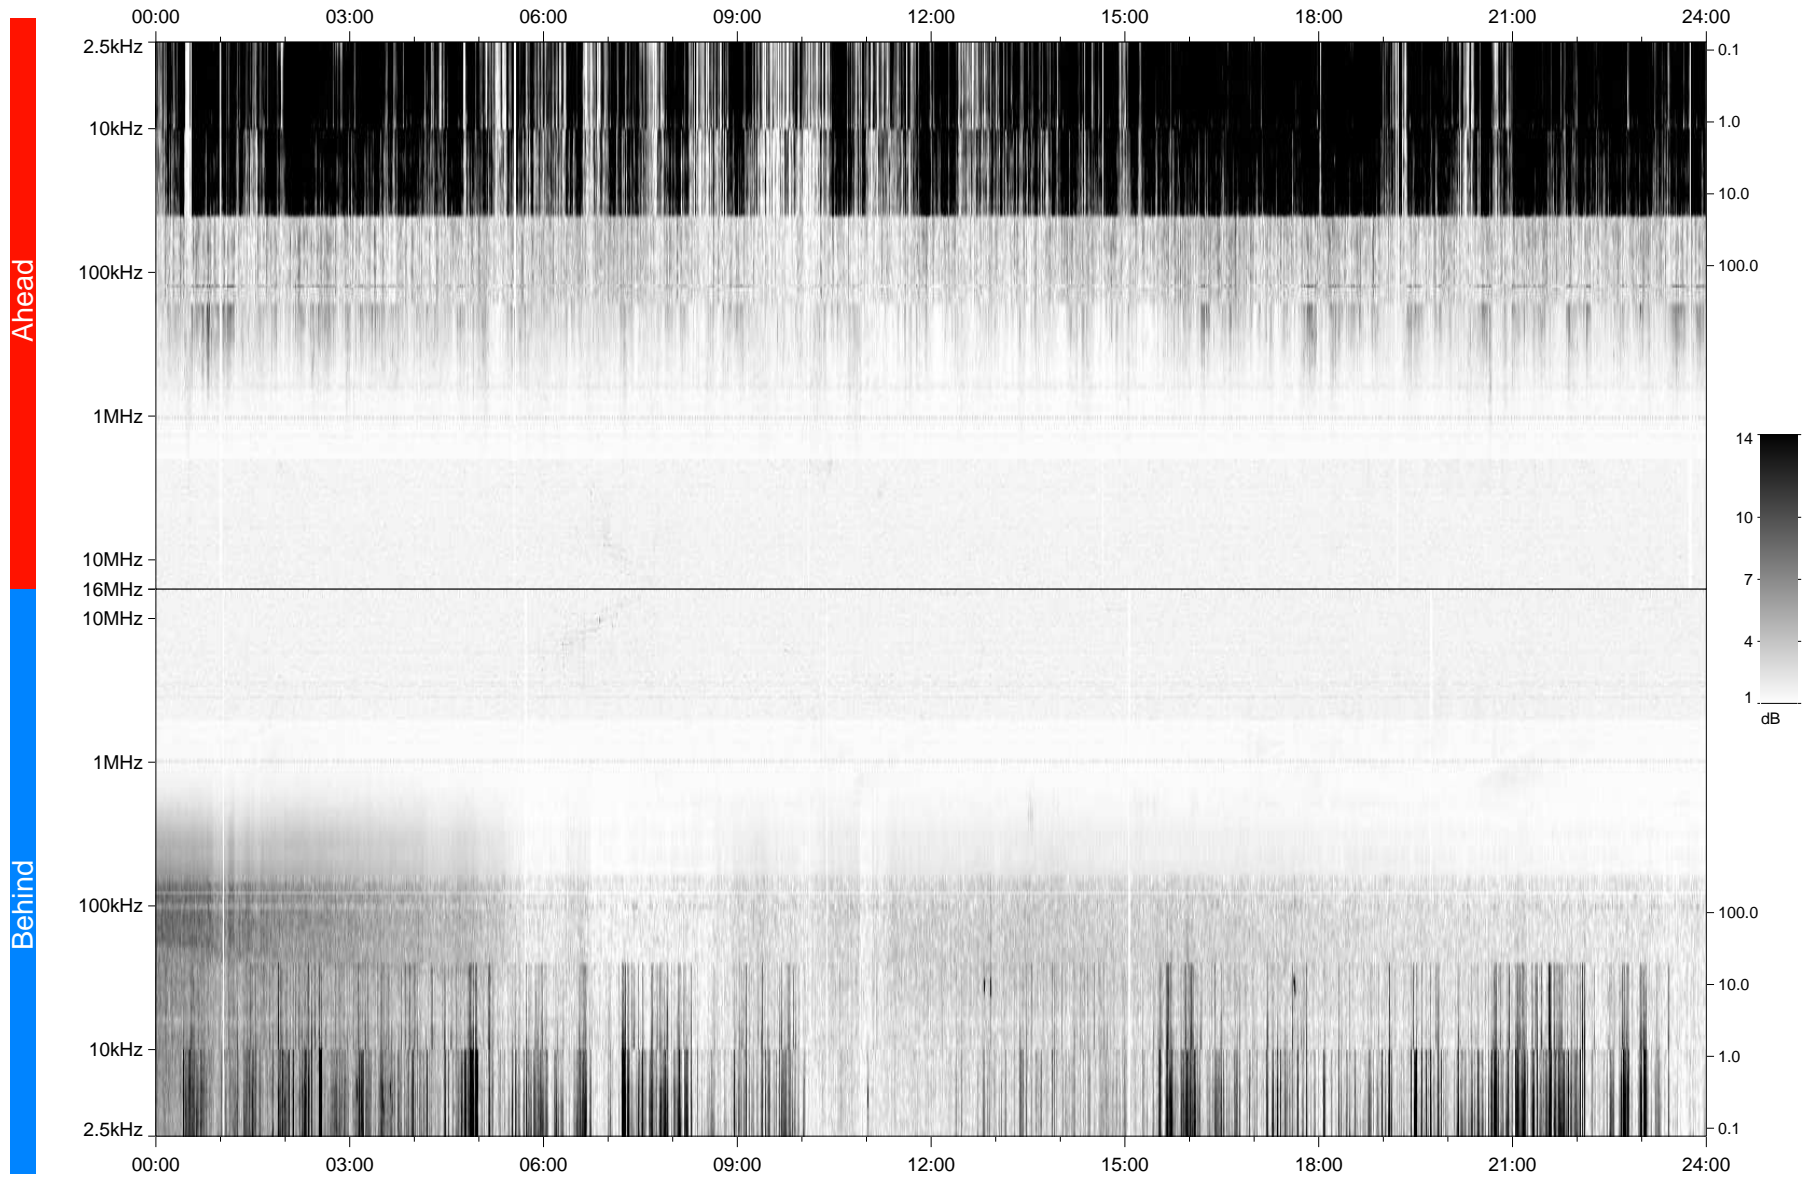

# STEREO/WAVES Daily Summary - 14-Sep-2007 (DOY 257)

Ahead source file: swaves\_ahead\_2007\_257\_1\_04.fin  
Ahead PSE Angle: 16.9°

Behind PSE Angle: -13.9°  
Behind source file: swaves\_behind\_2007\_257\_1\_04.fin

Time (UTC)

file: stereo\_swaves\_daily-summary\_gray\_20070914\_v04  
made by: space.umn.edu on macOS with TDL 8.8.2 on 2022-10-19 13:41:19, with TLib V945 / dynspec V311