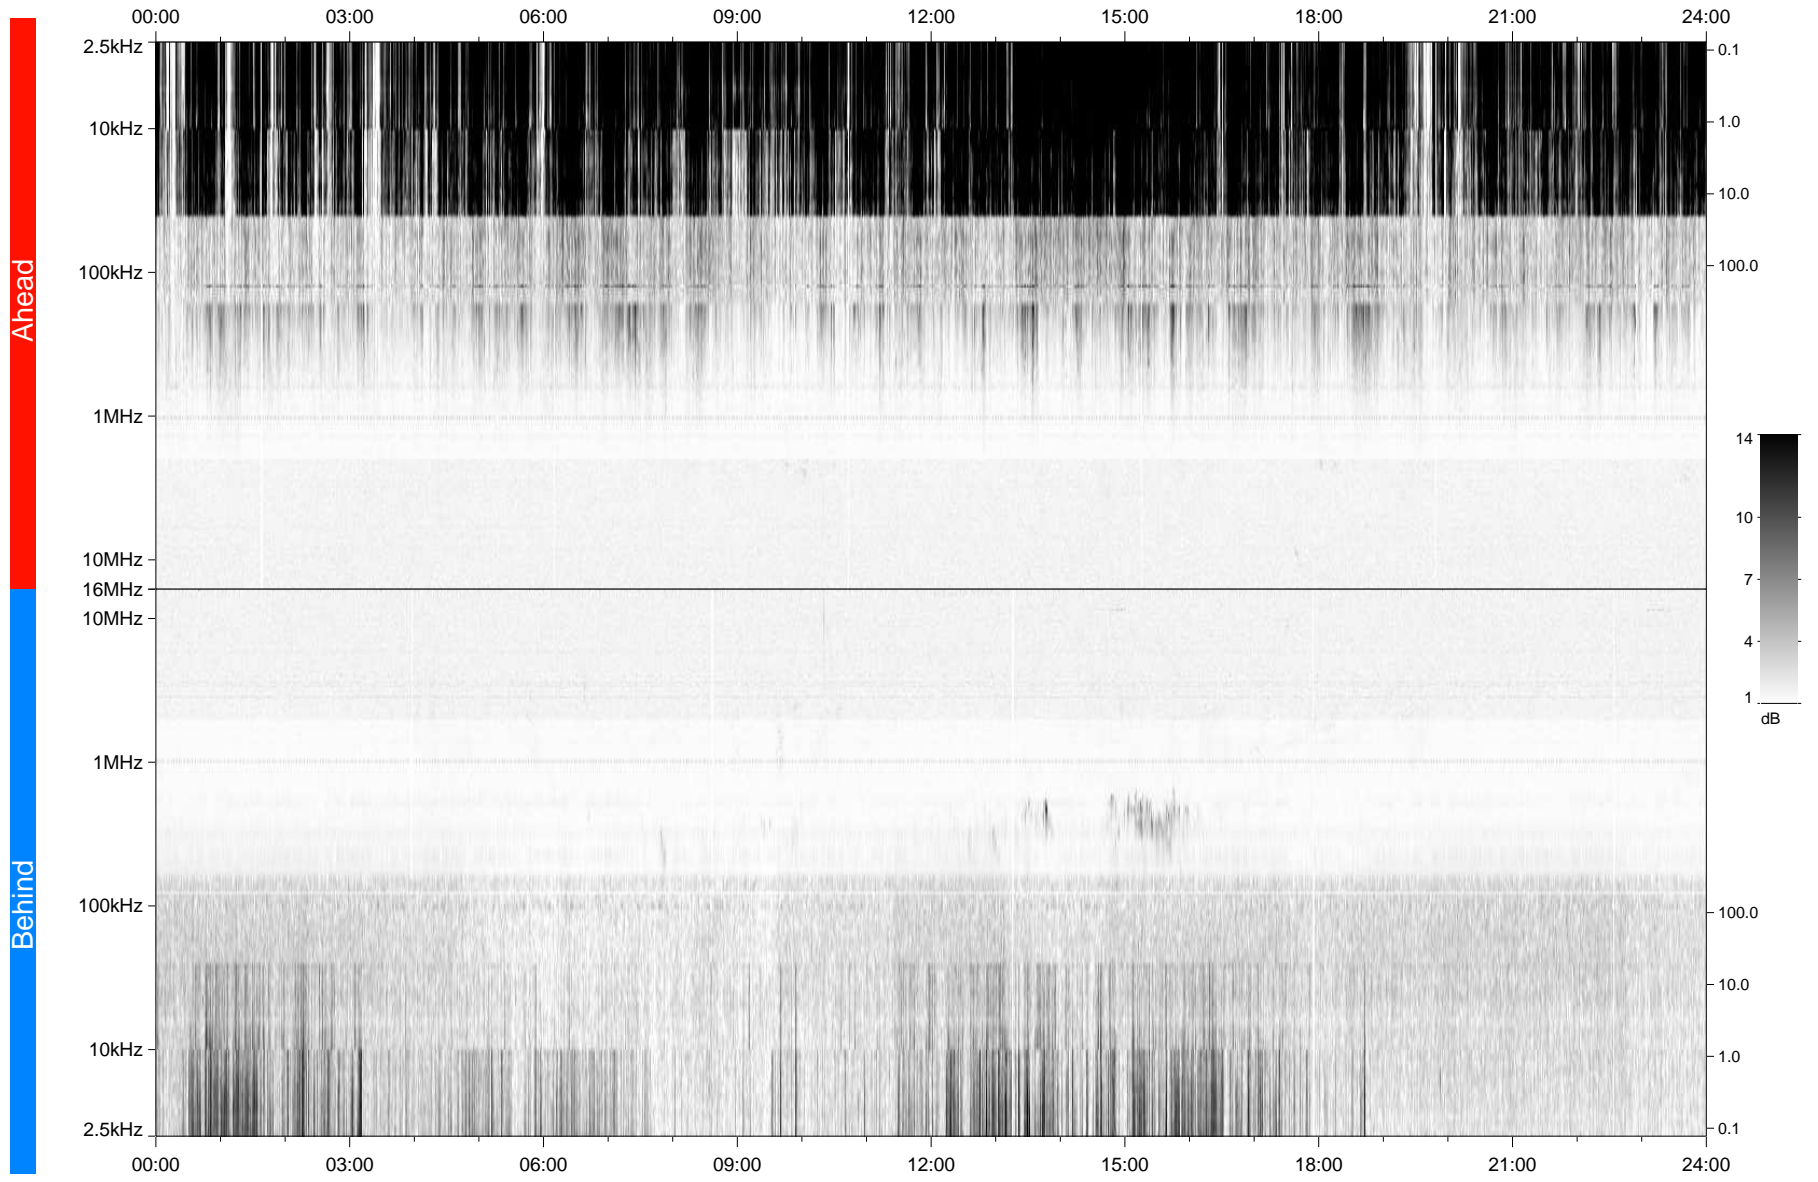

# STEREO/WAVES Daily Summary - 10-Sep-2007 (DOY 253)

Ahead source file: swaves\_ahead\_2007\_253\_1\_04.fin  
Ahead PSE Angle: 16.6°

Behind PSE Angle: -13.5°  
Behind source file: swaves\_behind\_2007\_253\_1\_05.fin

Time (UTC)

file: stereo\_swaves\_daily-summary\_gray\_20070910\_v04  
made by: space.umn.edu on macOS with TDL 8.8.2 on 2022-10-19 13:30:28, with TLib V945 / dynspec V311