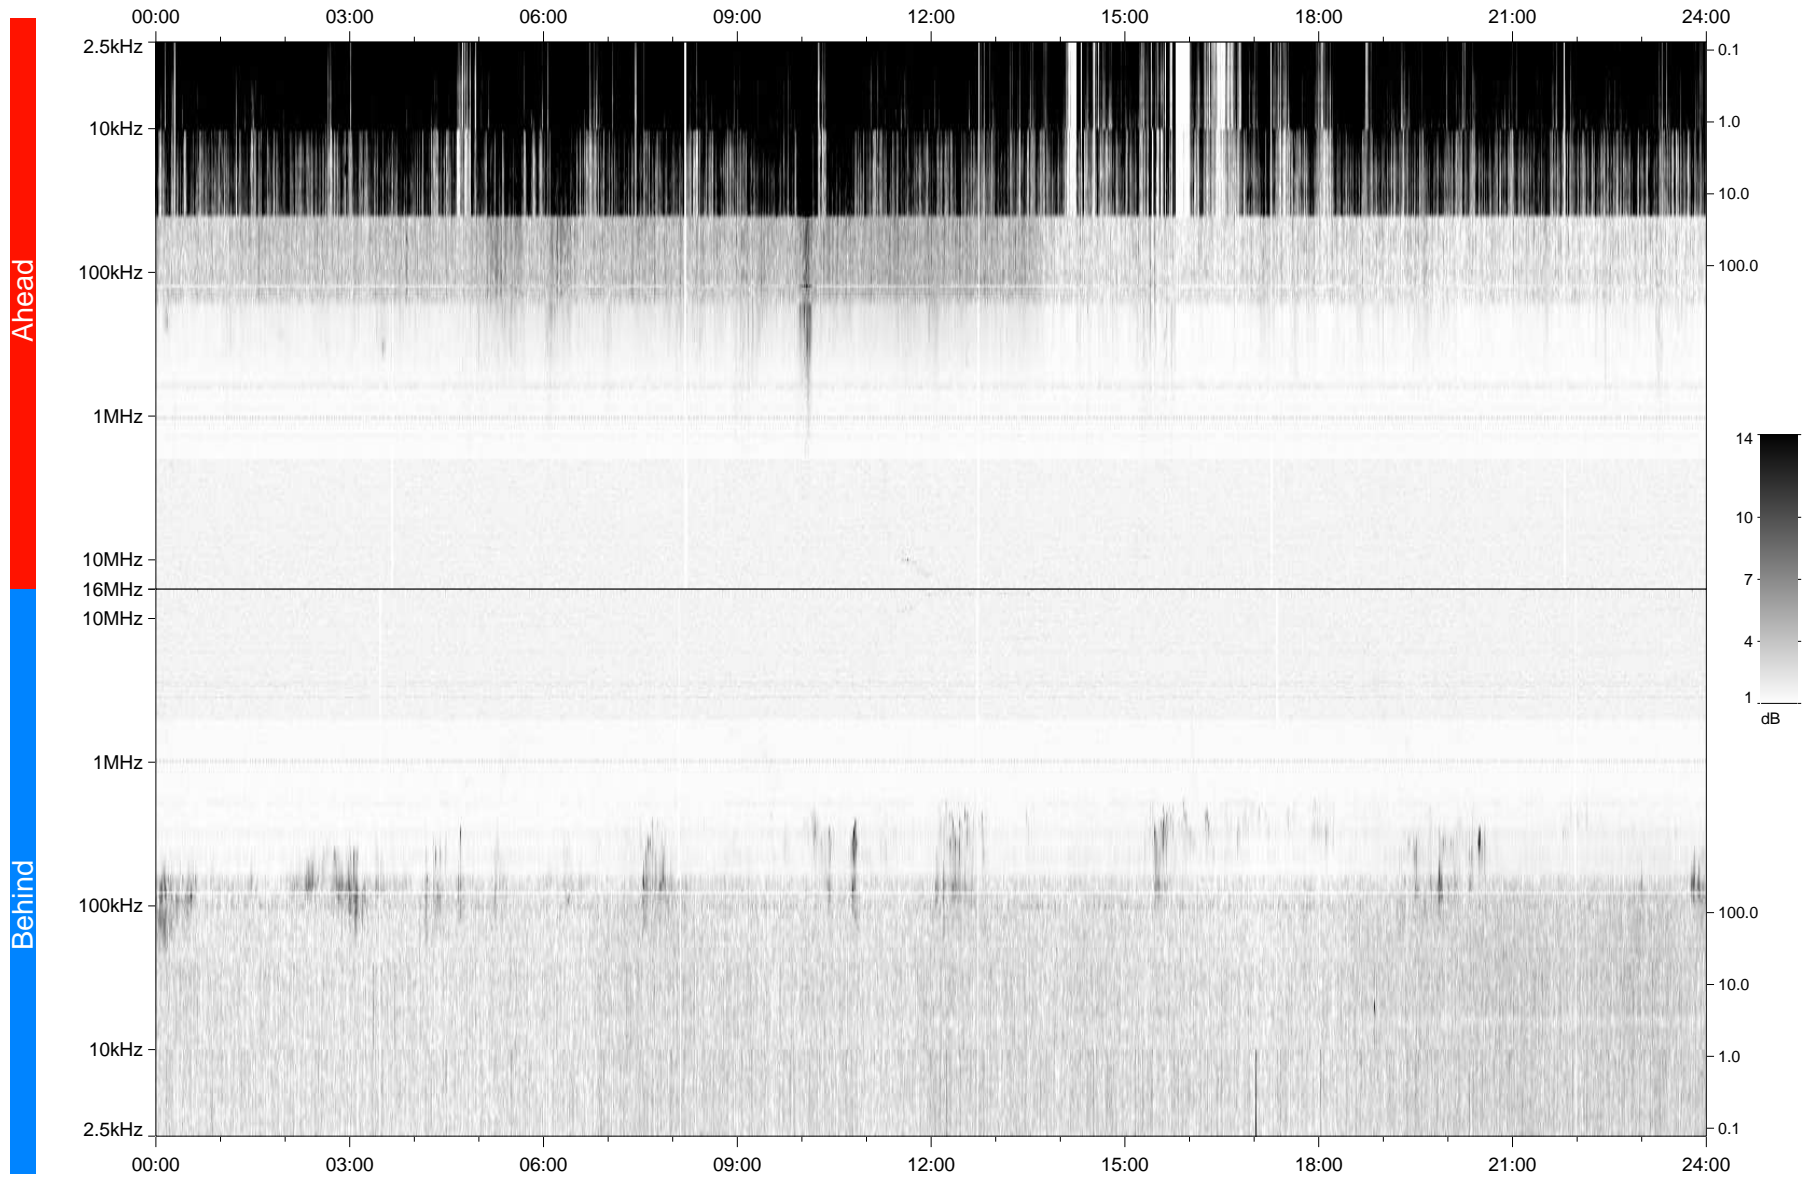

# STEREO/WAVES Daily Summary - 05-Sep-2007 (DOY 248)

Ahead source file: swaves\_ahead\_2007\_248\_1\_07.fin  
Ahead PSE Angle: 16.2°

Behind PSE Angle: -13.0°  
Behind source file: swaves\_behind\_2007\_248\_1\_04.fin

Time (UTC)

file: stereo\_swaves\_daily-summary\_gray\_20070905\_v04  
made by: space.umn.edu on macOS with IDL 8.8.2 on 2022-10-19 13:16:49, with TLib V945 / dynspec V311