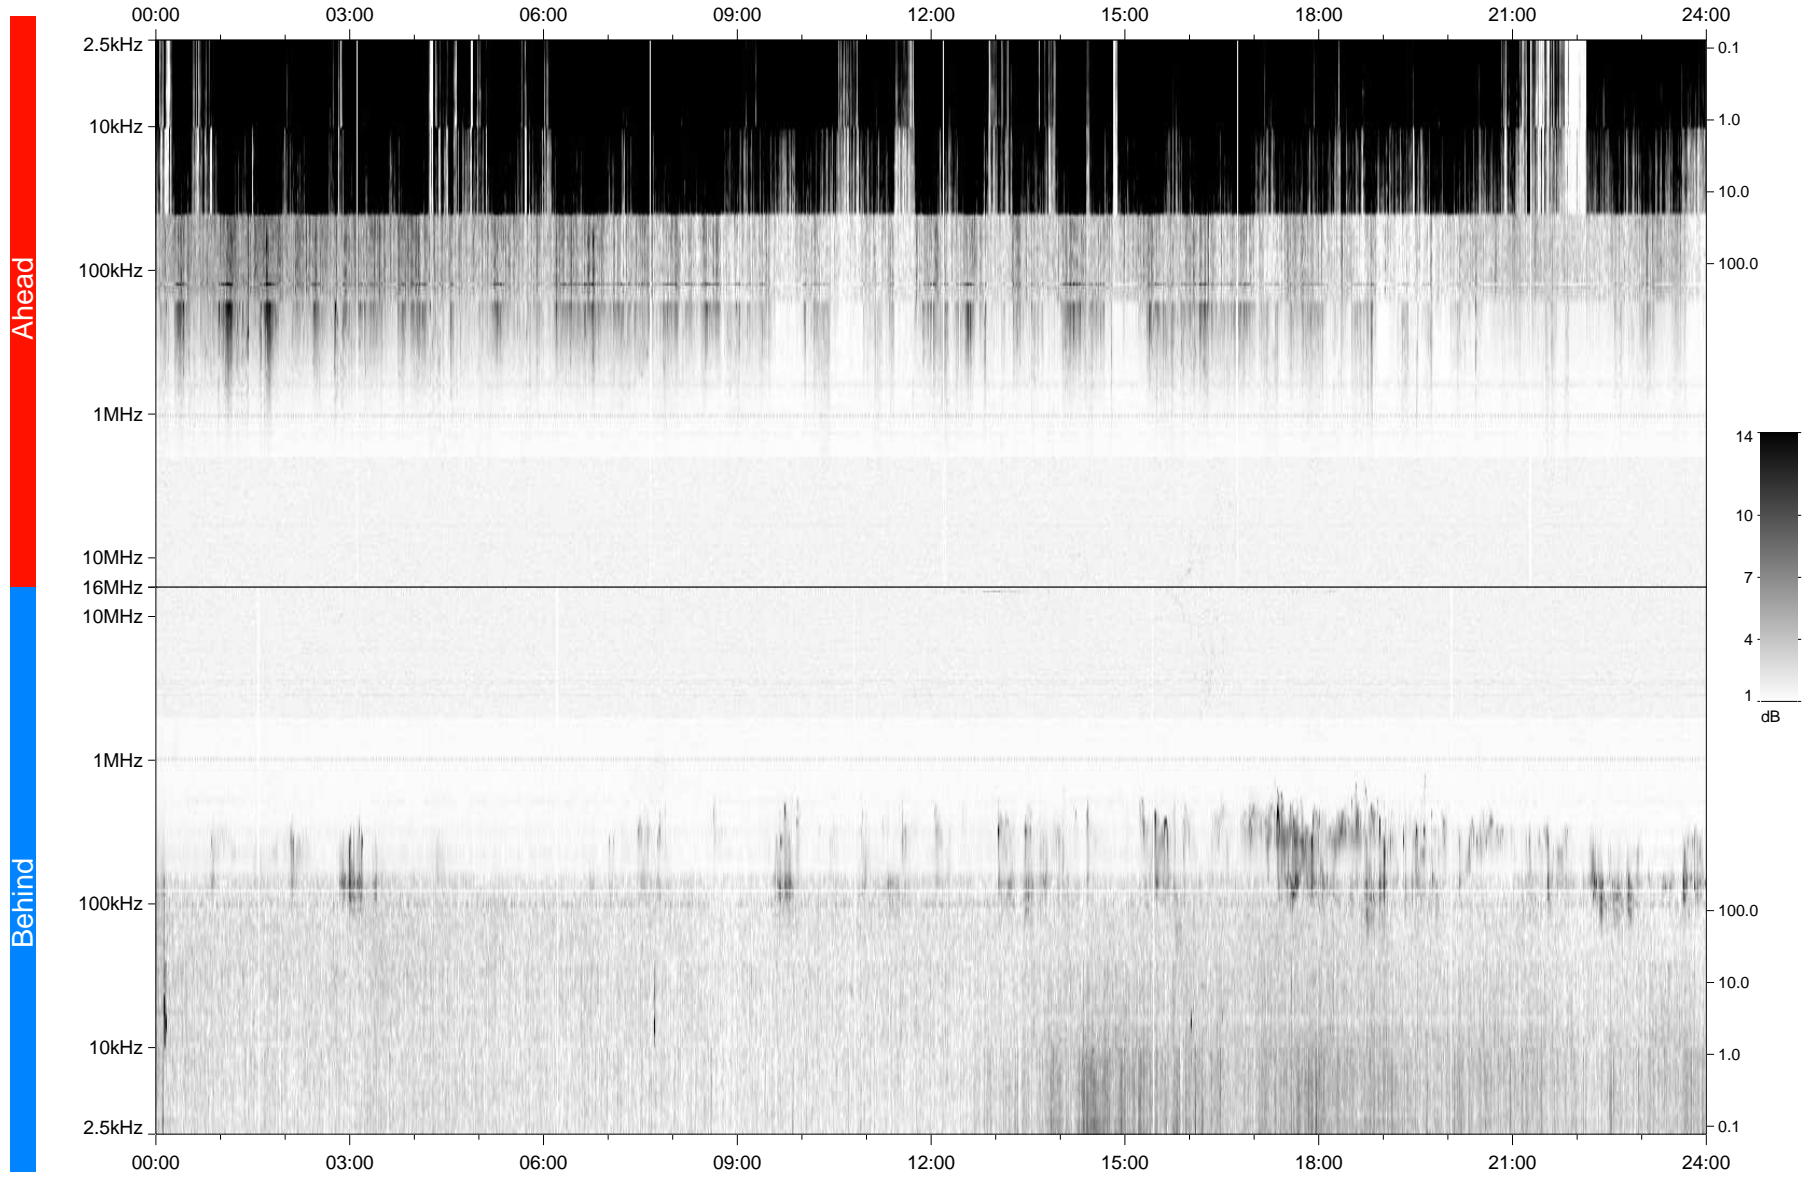

# STEREO/WAVES Daily Summary - 02-Sep-2007 (DOY 245)

Ahead source file: swaves\_ahead\_2007\_245\_1\_08.fin  
Ahead PSE Angle: 15.9°

Behind PSE Angle: -12.7°  
Behind source file: swaves\_behind\_2007\_245\_1\_04.fin

Time (UTC)

file: stereo\_swaves\_daily-summary\_gray\_20070902\_v04  
made by: space.umn.edu on macOS with TDL 8.8.2 on 2022-10-19 13:08:40, with Tlib V945 / dynspec V311