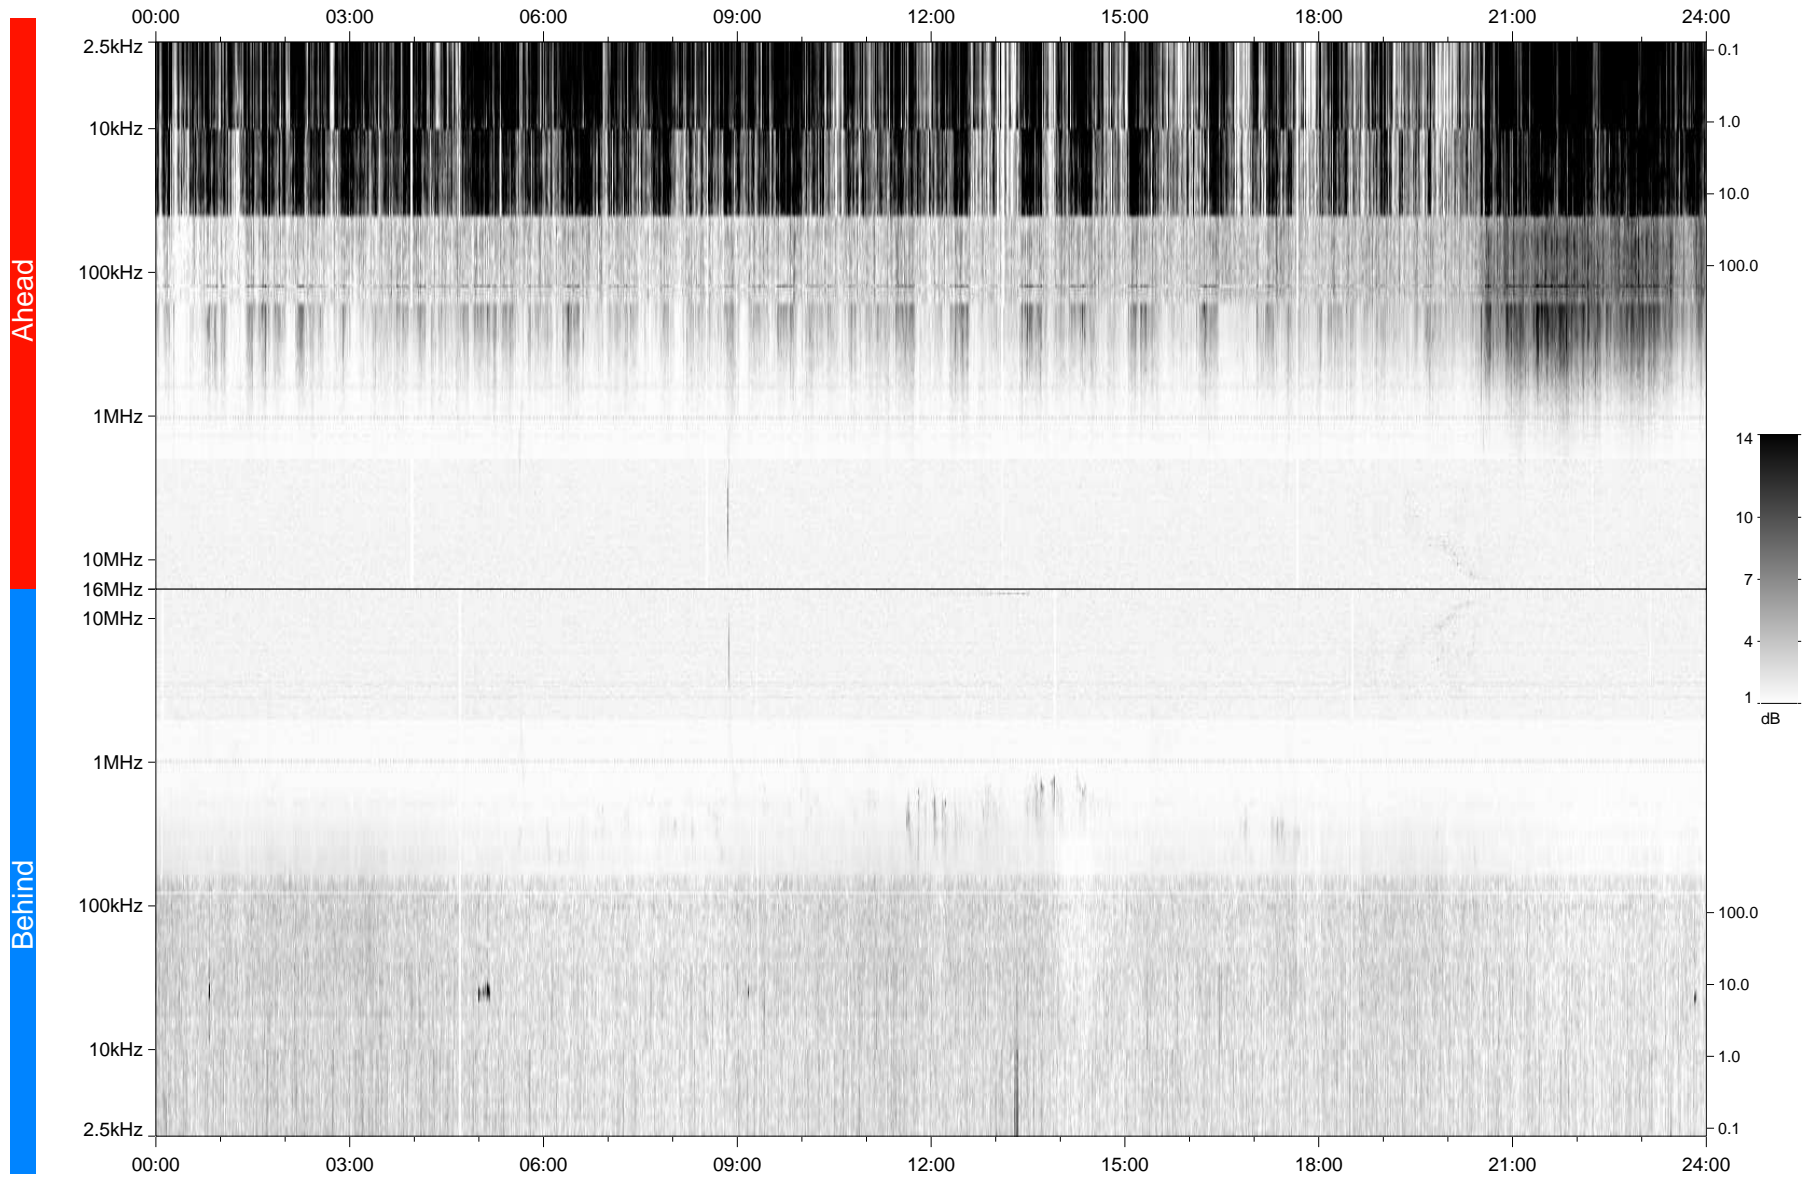

# STEREO/WAVES Daily Summary - 25-Aug-2007 (DOY 237)

Ahead source file: swaves\_ahead\_2007\_237\_1\_04.fin  
Ahead PSE Angle: 15.3°

Behind PSE Angle: -11.7°  
Behind source file: swaves\_behind\_2007\_237\_1\_04.fin

Time (UTC)

file: stereo\_swaves\_daily-summary\_gray\_20070825\_v04  
made by: space.umn.edu on macOS with IDL 8.8.2 on 2022-10-19 12:46:52, with TLib V945 / dynspec V311