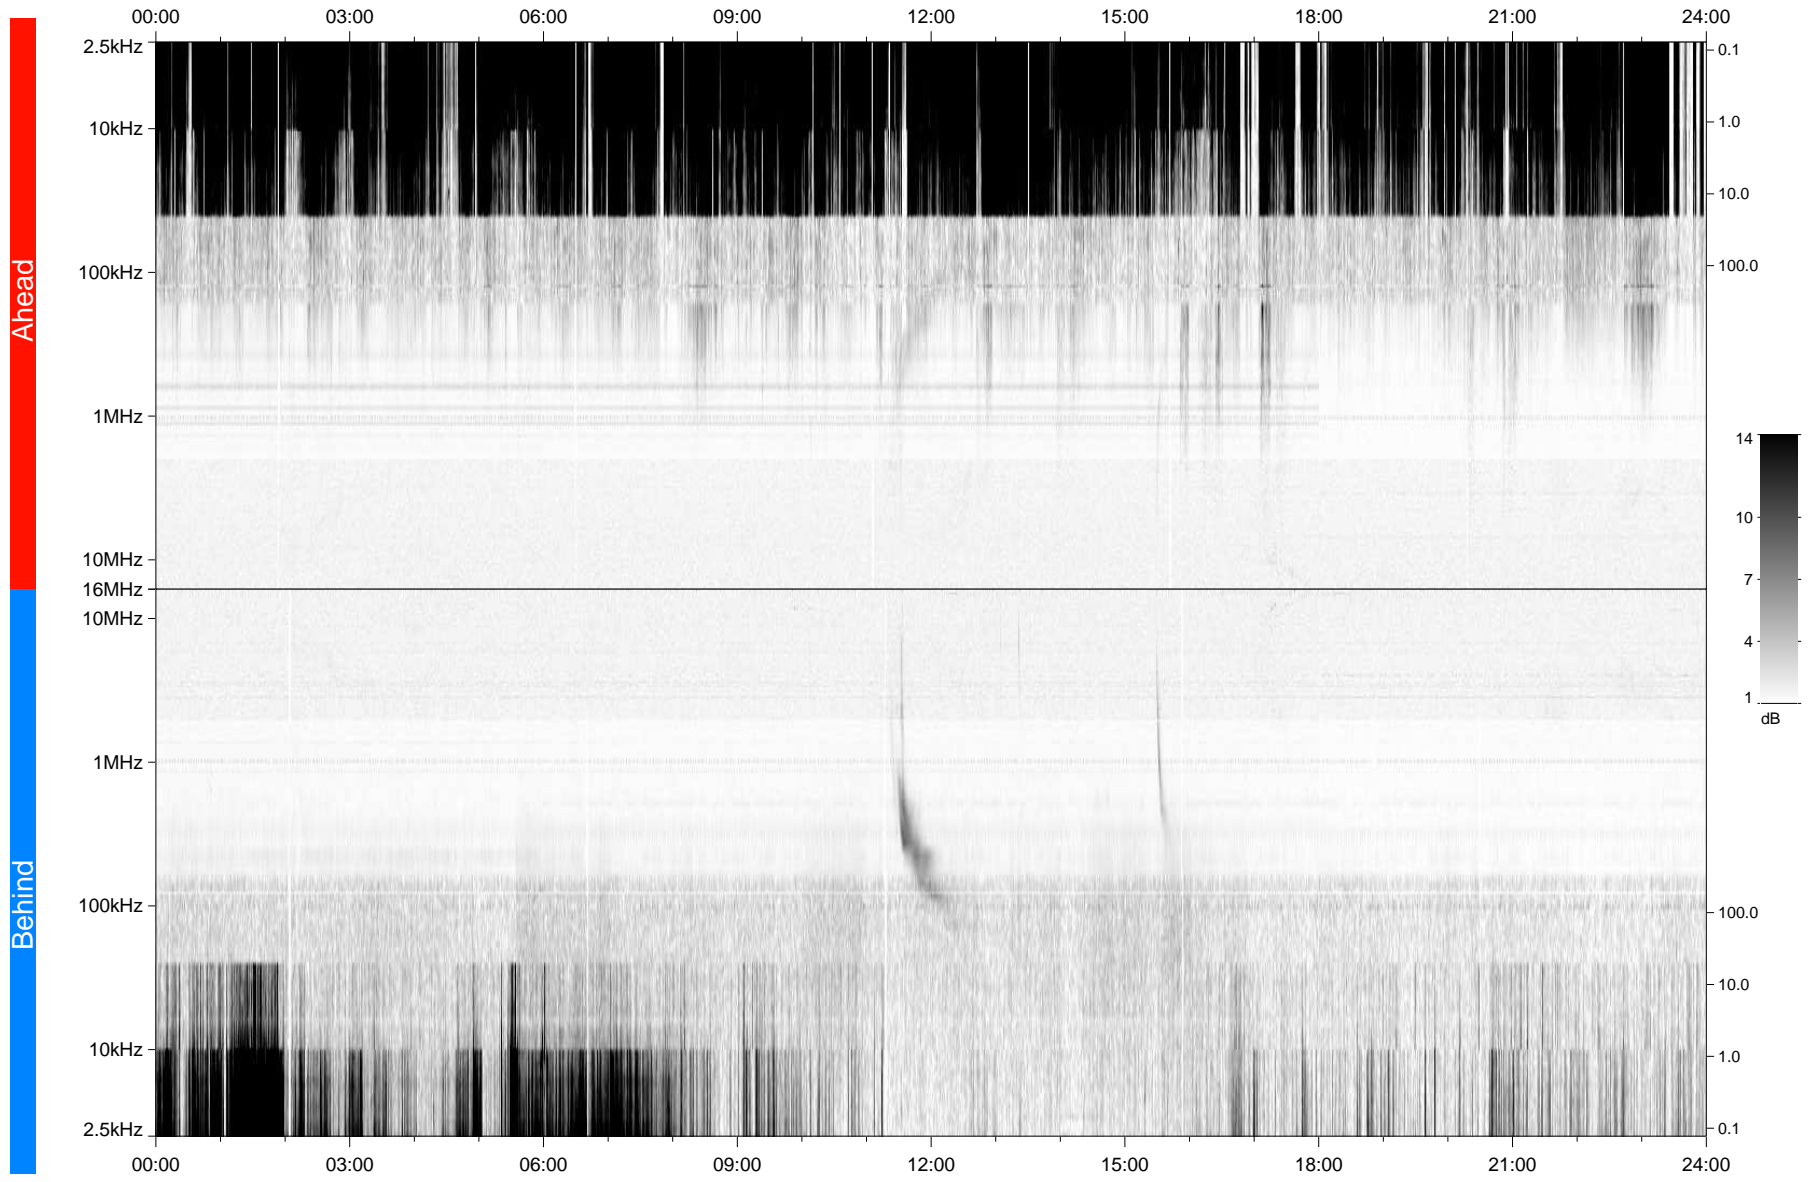

STEREO/WAVES Daily Summary - 18-Aug-2007 (DOY 230)

Ahead source file: swaves_ahead_2007_230_1_04.fin
Ahead PSE Angle: -14.6°

Behind PSE Angle: -11.0°
Behind source file: swaves_behind_2007_230_1_04.fin

Time (UTC)

file: stereo_swaves_daily-summary_gray_20070818_v04
made by: space.umn.edu on macOS with TDL 8.8.2 on 2022-10-19 12:27:50, with Tlib V945 / dynspec V311