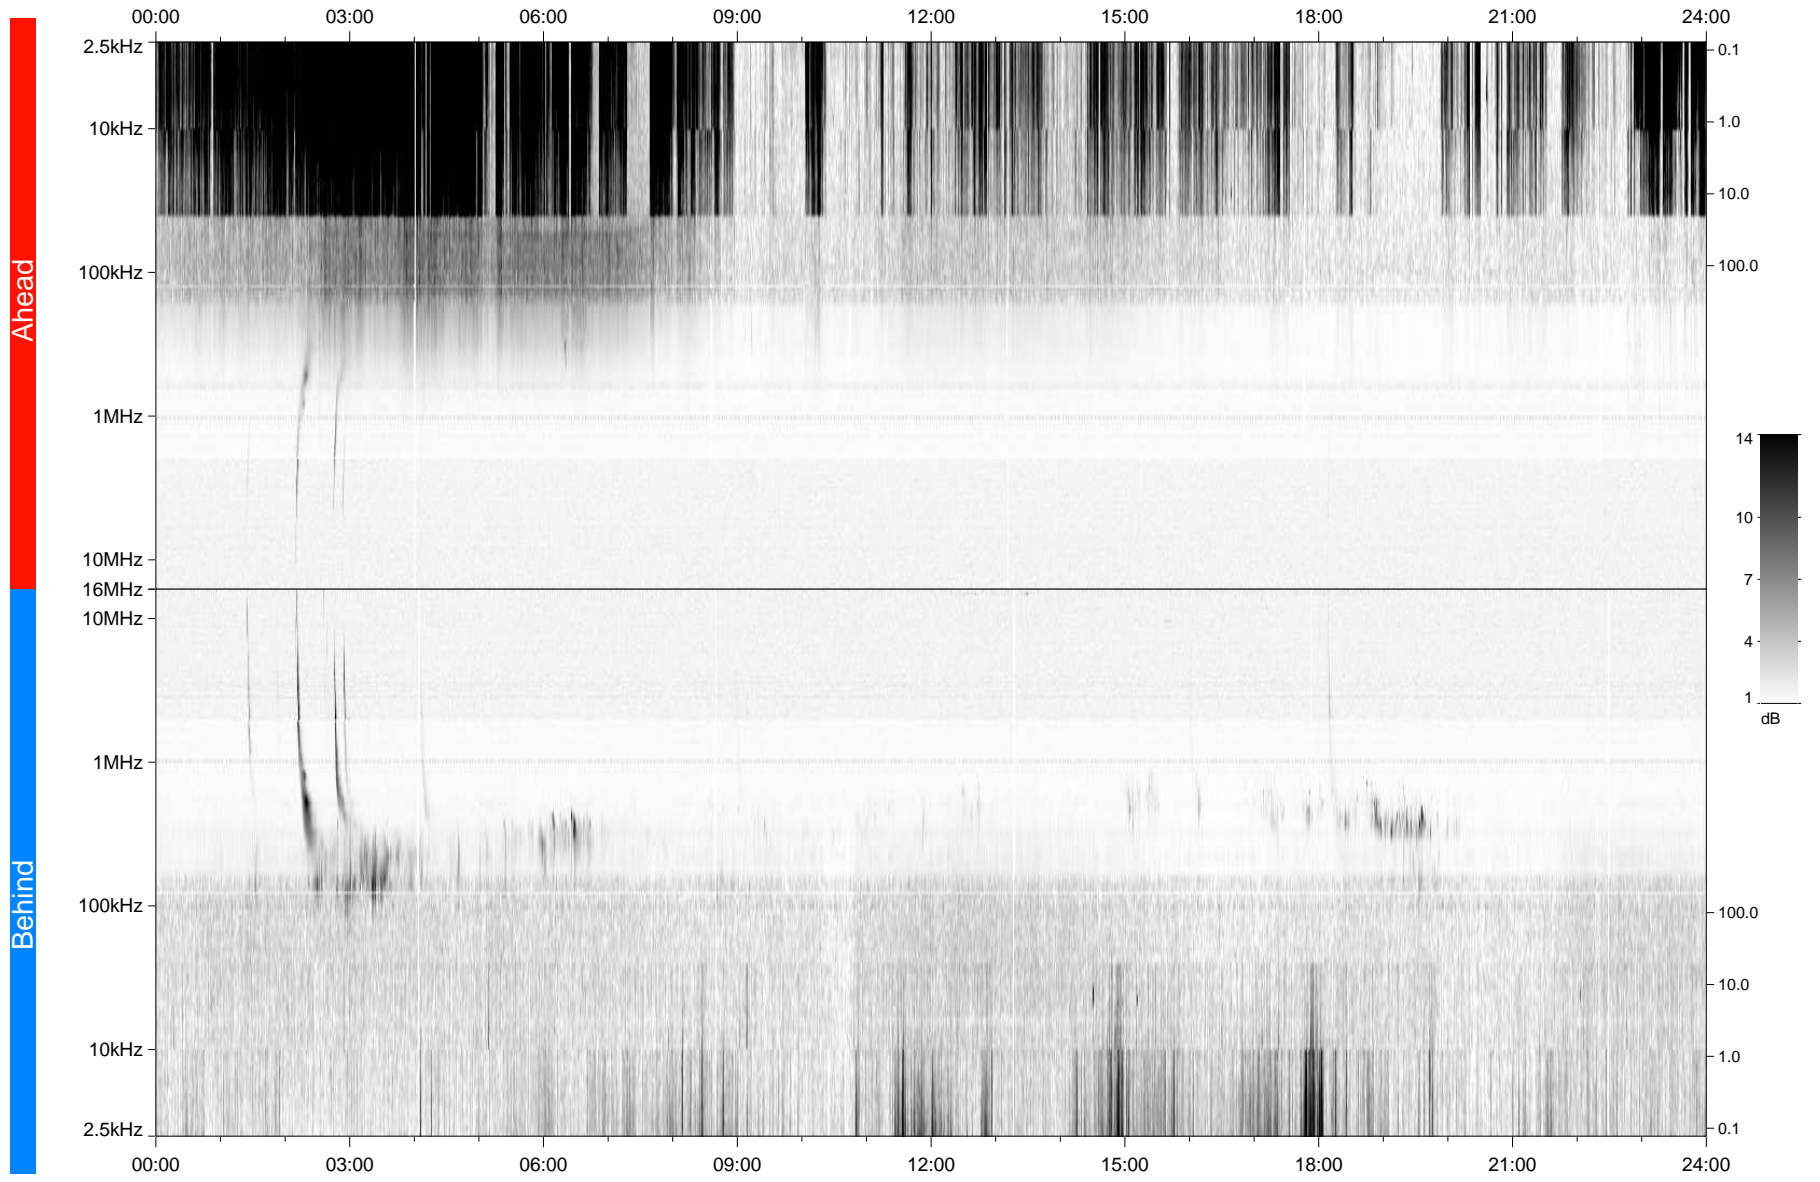

# STEREO/WAVES Daily Summary - 16-Aug-2007 (DOY 228)

Ahead source file: swaves\_ahead\_2007\_228\_1\_04.fin  
Ahead PSE Angle: 14.4°

Behind PSE Angle: -10.8°  
Behind source file: swaves\_behind\_2007\_228\_1\_04.fin

Time (UTC)

file: stereo\_swaves\_daily-summary\_gray\_20070816\_v04  
made by: space.umn.edu on macOS with IDL 8.8.2 on 2022-10-19 12:22:24, with TLib V945 / dynspec V311