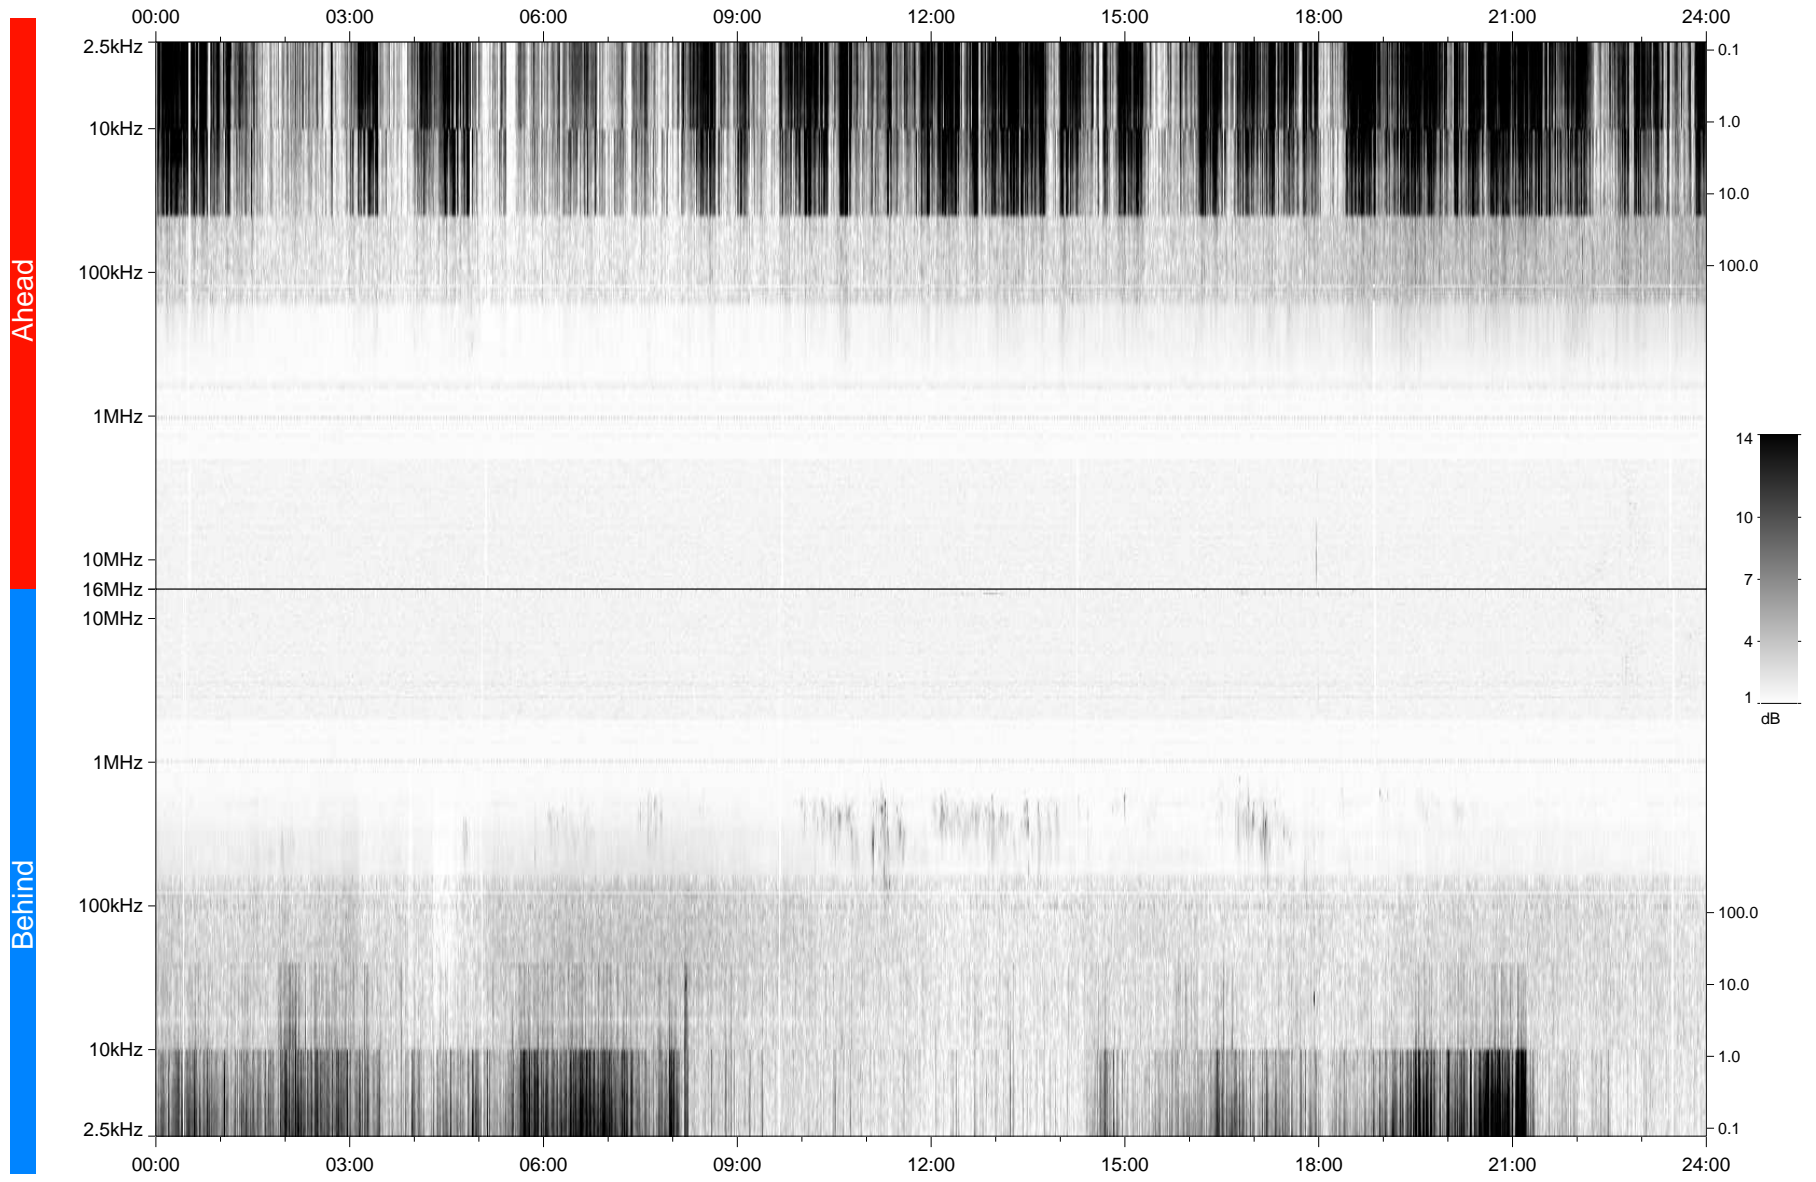

STEREO/WAVES Daily Summary - 15-Aug-2007 (DOY 227)

Ahead source file: swaves_ahead_2007_227_1_04.fin
Ahead PSE Angle: -14.4°

Behind PSE Angle: -10.7°
Behind source file: swaves_behind_2007_227_1_04.fin

Time (UTC)

file: stereo_swaves_daily-summary_gray_20070815_v04
made by: space.umn.edu on macOS with IDL 8.8.2 on 2022-10-19 12:19:40, with TLib V945 / dynspec V311