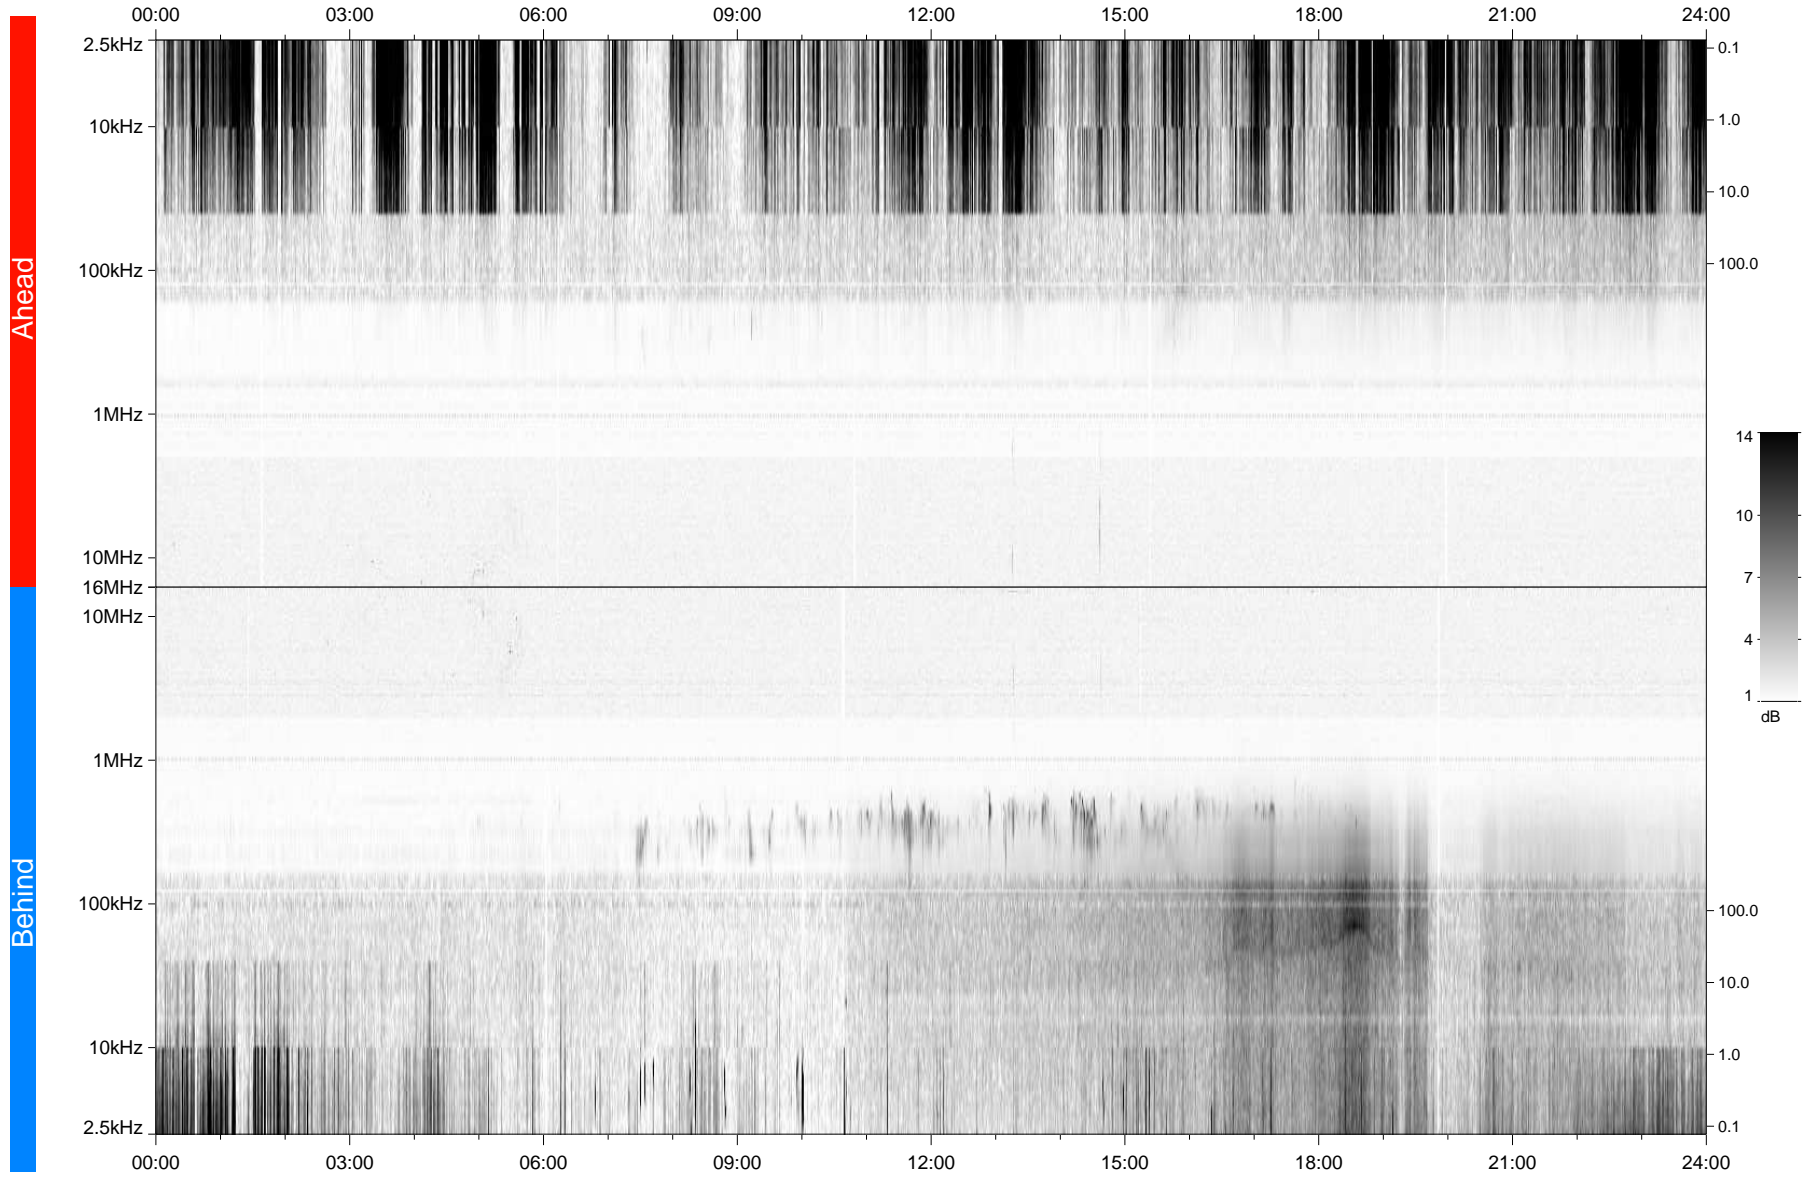

STEREO/WAVES Daily Summary - 14-Aug-2007 (DOY 226)

Ahead source file: swaves_ahead_2007_226_1_04.fin
Ahead PSE Angle: -14.2°

Behind PSE Angle: -10.6°
Behind source file: swaves_behind_2007_226_1_04.fin

Time (UTC)

file: stereo_swaves_daily-summary_gray_20070814_v04
made by: space.umn.edu on macOS with IDL 8.8.2 on 2022-10-19 12:16:56, with TLib V945 / dynspec V311