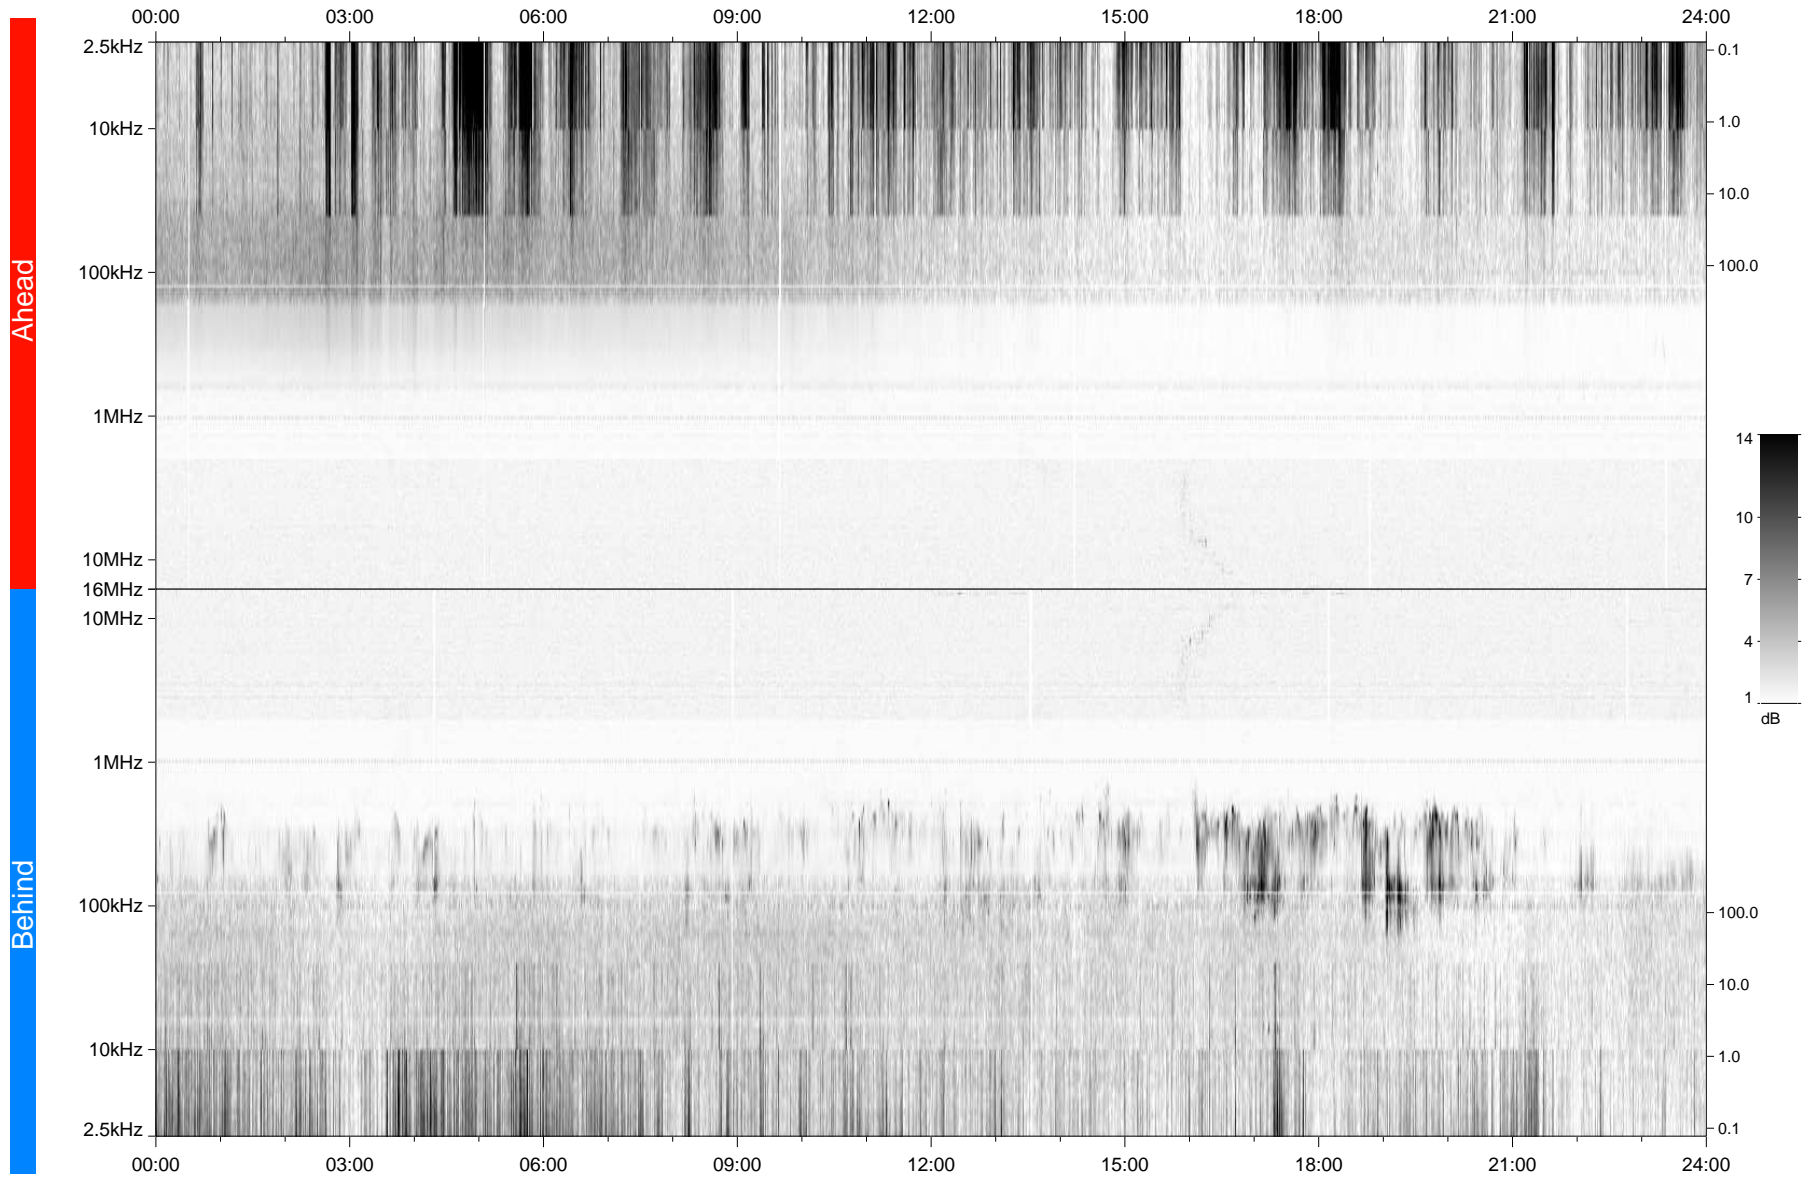

# STEREO/WAVES Daily Summary - 11-Aug-2007 (DOY 223)

Ahead source file: swaves\_ahead\_2007\_223\_1\_04.fin  
Ahead PSE Angle: 13.9°

Behind PSE Angle: -10.3°  
Behind source file: swaves\_behind\_2007\_223\_1\_04.fin

Time (UTC)

file: stereo\_swaves\_daily-summary\_gray\_20070811\_v04  
made by: space.umn.edu on macOS with IDL 8.8.2 on 2022-10-19 12:08:45, with TLib V945 / dynspec V311