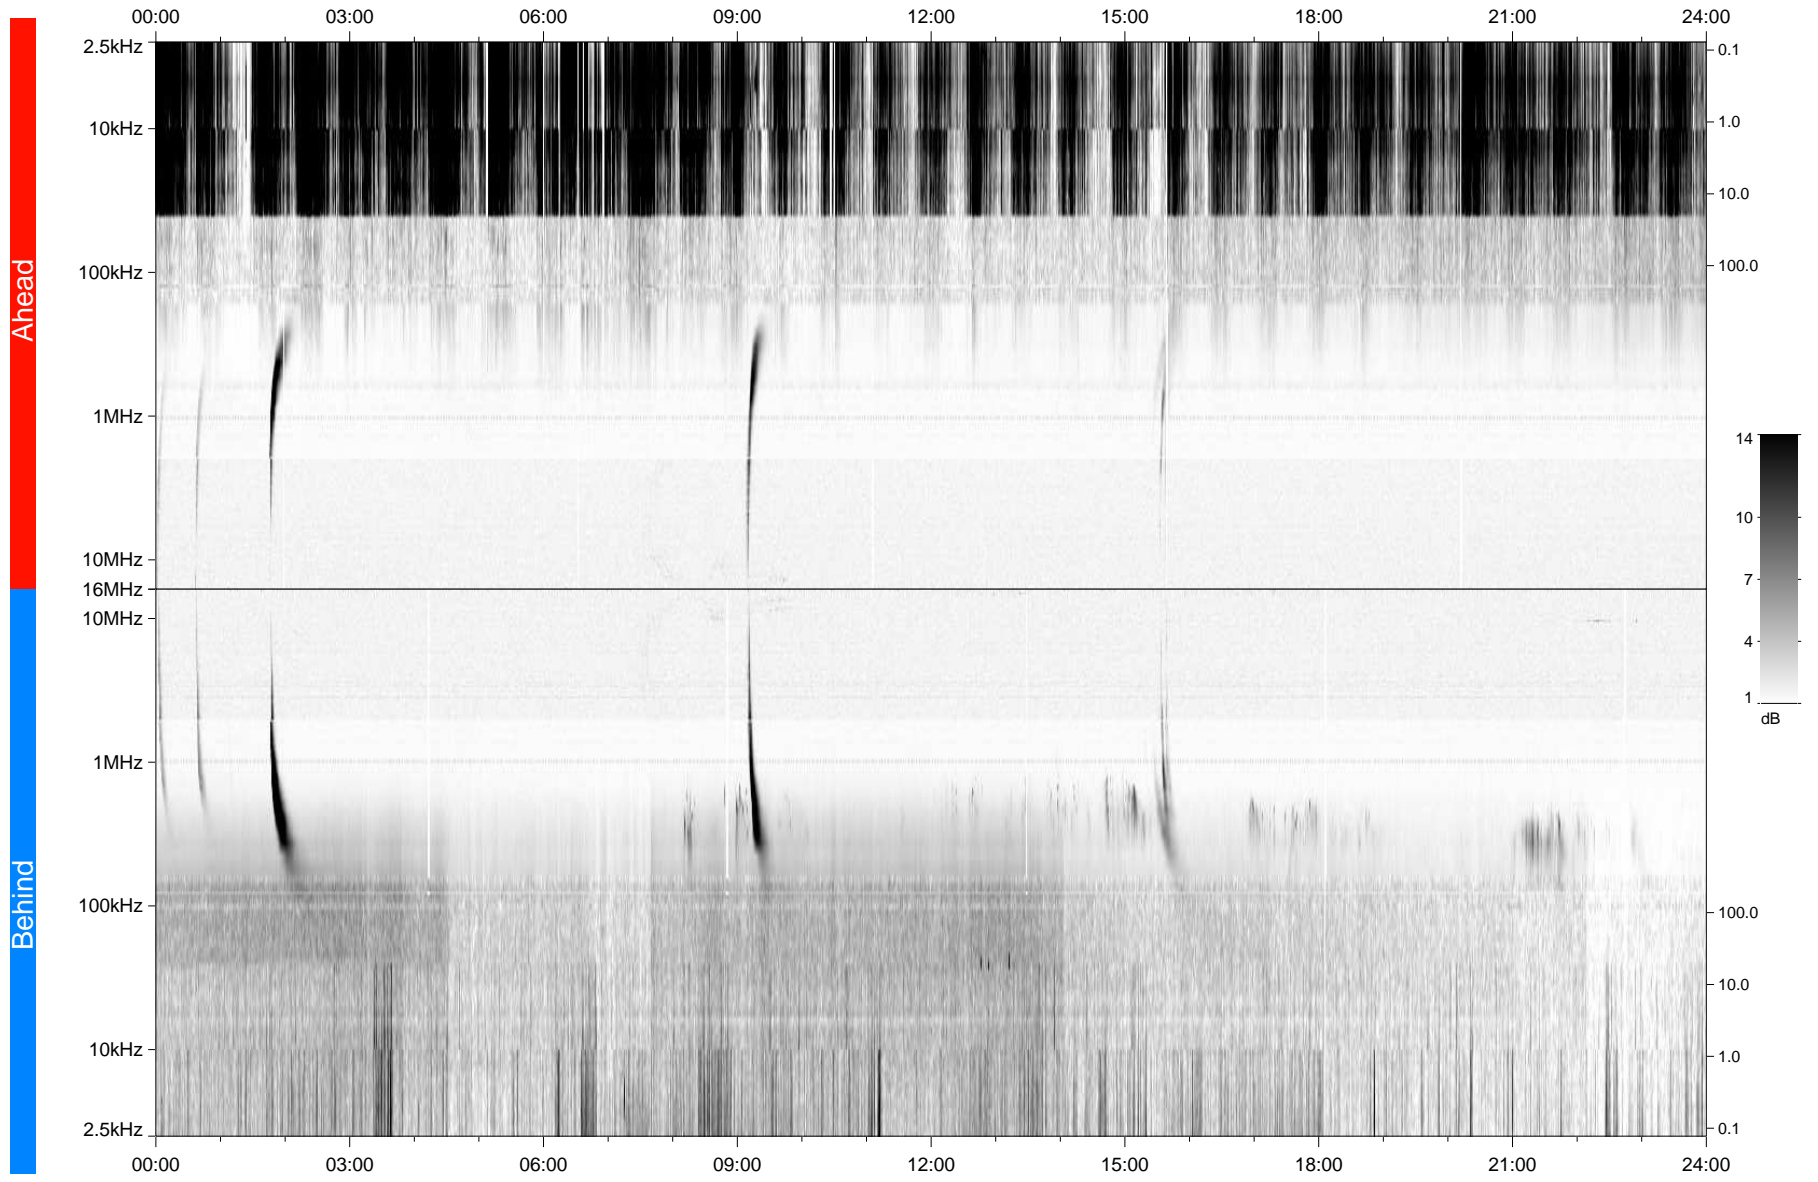

# STEREO/WAVES Daily Summary - 06-Aug-2007 (DOY 218)

Ahead source file: swaves\_ahead\_2007\_218\_1\_04.fin  
Ahead PSE Angle: 13.5°

Behind PSE Angle: -9.7°  
Behind source file: swaves\_behind\_2007\_218\_1\_04.fin

Time (UTC)

file: stereo\_swaves\_daily-summary\_gray\_20070806\_v04  
made by: space.umn.edu on macOS with IDL 8.8.2 on 2022-10-19 11:55:08, with TLib V945 / dynspec V311