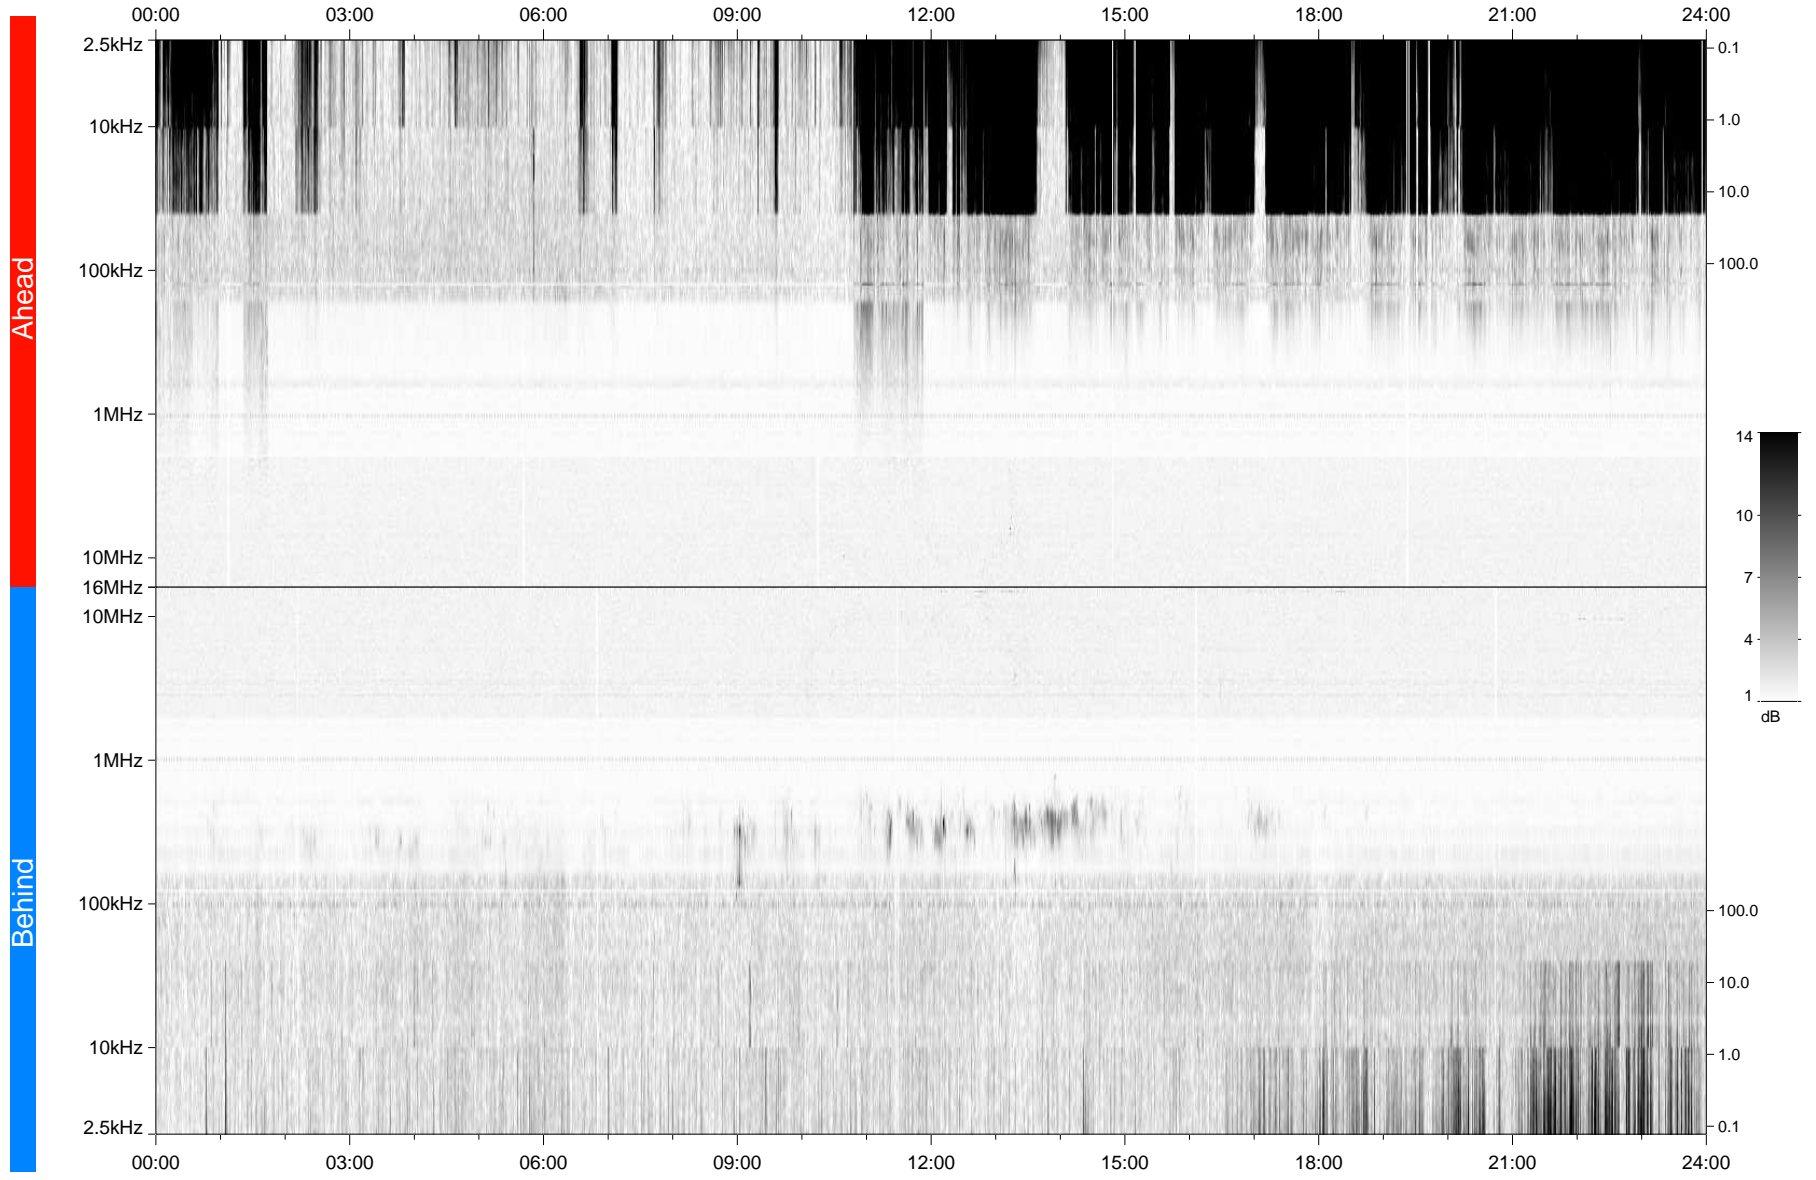

# STEREO/WAVES Daily Summary - 03-Aug-2007 (DOY 215)

Ahead source file: swaves\_ahead\_2007\_215\_1\_06.fin  
Ahead PSE Angle: 13.2°

Behind PSE Angle: -9.4°  
Behind source file: swaves\_behind\_2007\_215\_1\_04.fin

Time (UTC)

file: stereo\_swaves\_daily-summary\_gray\_20070803\_v04  
made by: space.umn.edu on macOS with IDL 8.8.2 on 2022-10-19 11:46:57, with TLib V945 / dynspec V311