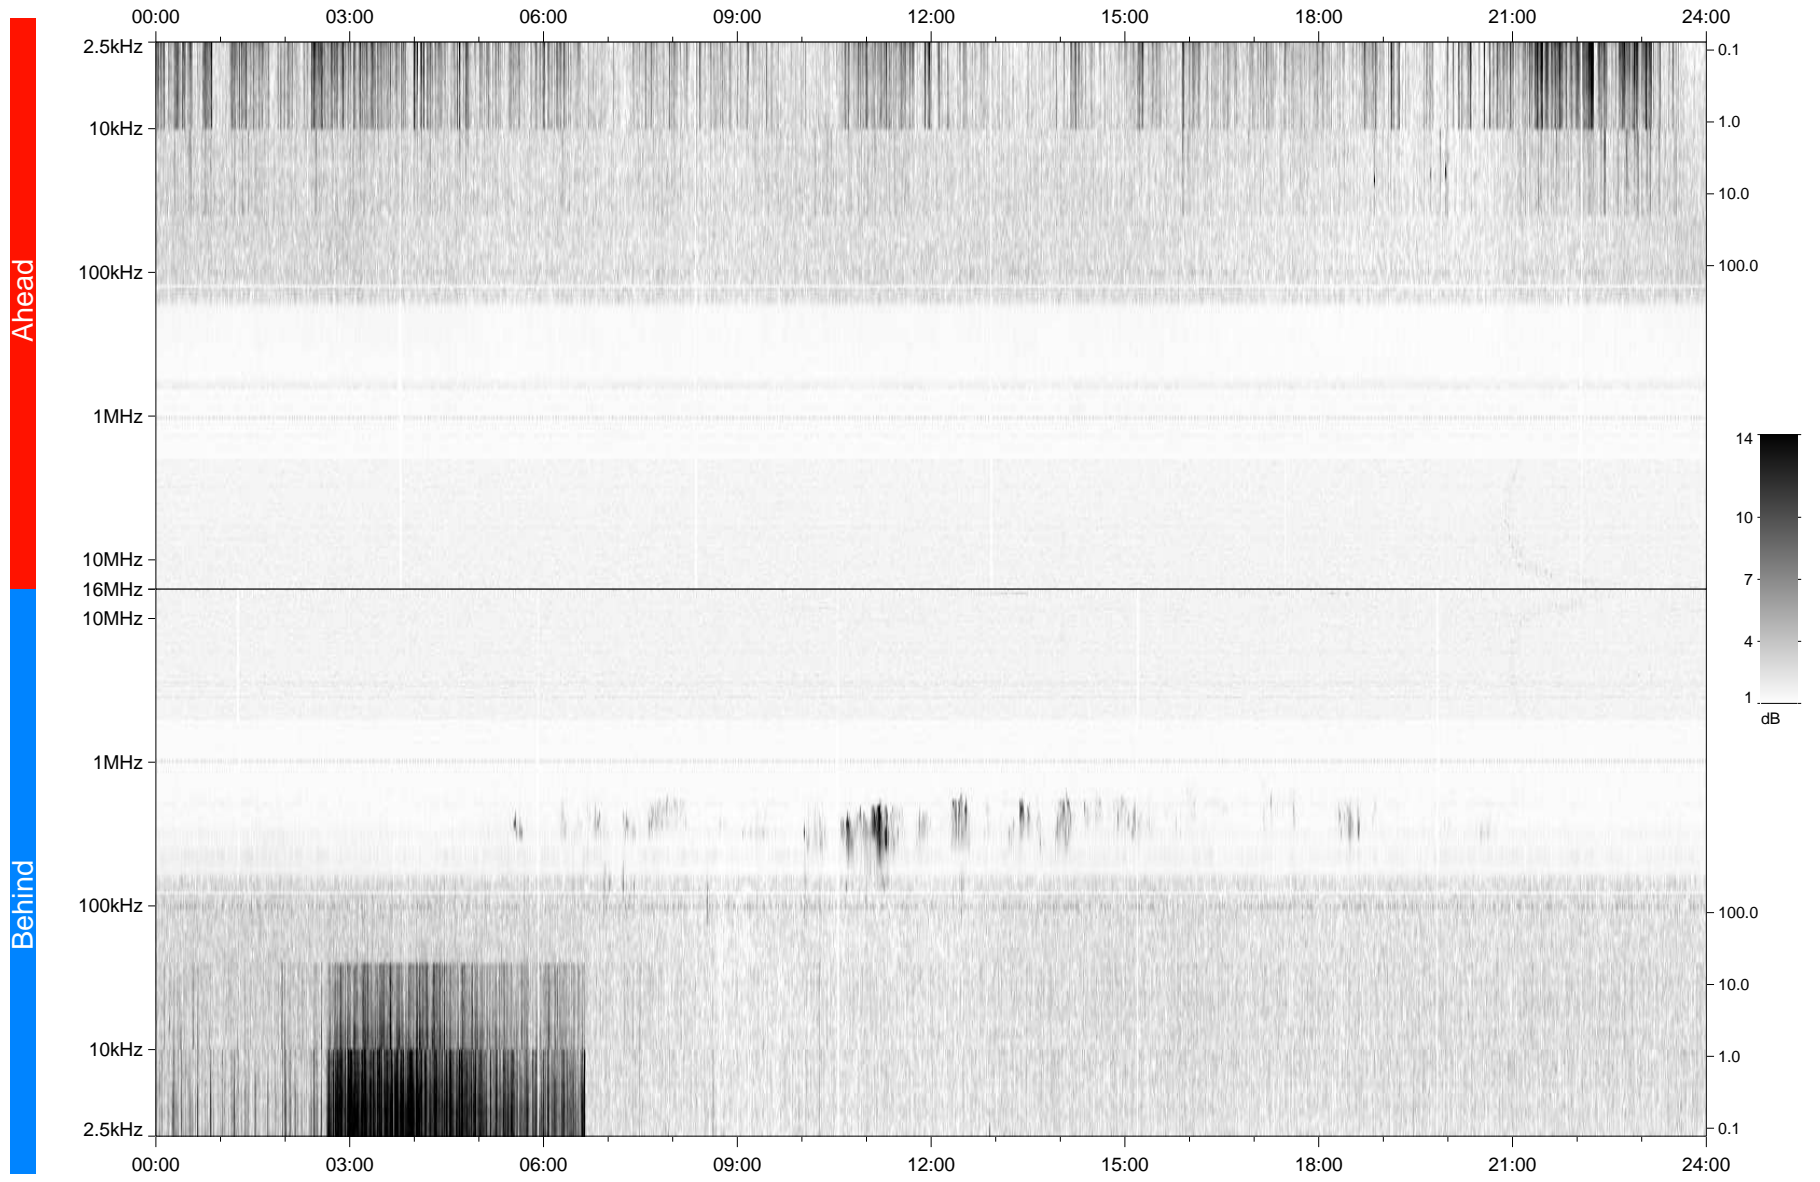

# STEREO/WAVES Daily Summary - 17-Jul-2007 (DOY 198)

Ahead source file: swaves\_ahead\_2007\_198\_1\_04.fin  
Ahead PSE Angle:  $-11.4^\circ$

Behind PSE Angle:  $-7.7^\circ$   
Behind source file: swaves\_behind\_2007\_198\_1\_04.fin

Time (UTC)

file: stereo\_swaves\_daily-summary\_gray\_20070717\_v04  
made by: space.umn.edu on macOS with TDL 8.8.2 on 2022-10-19 11:00:37, with TLib V945 / dynspec V311