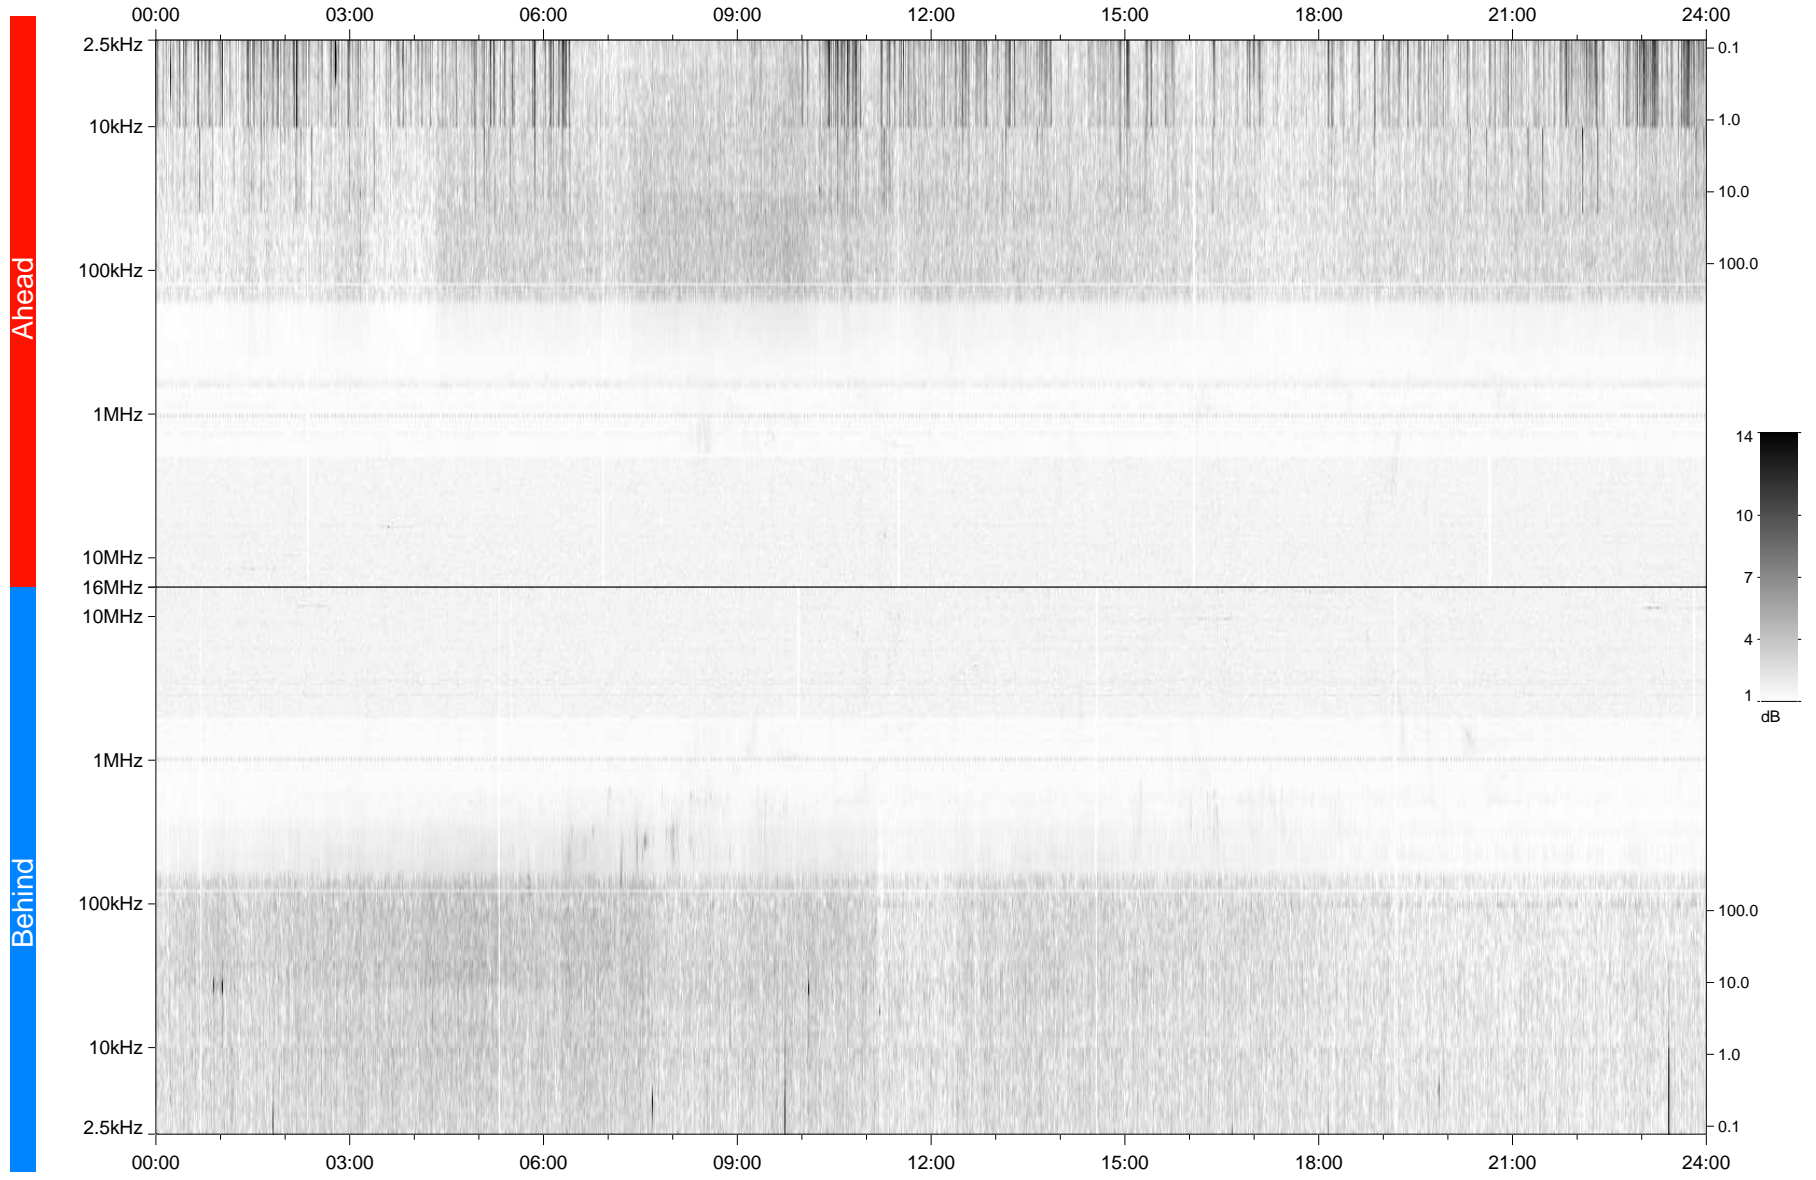

# STEREO/WAVES Daily Summary - 27-Jun-2007 (DOY 178)

Ahead source file: swaves\_ahead\_2007\_178\_1\_04.fin  
Ahead PSE Angle: 9.4°

Behind PSE Angle: -5.8°  
Behind source file: swaves\_behind\_2007\_178\_1\_05.fin

Time (UTC)

file: stereo\_swaves\_daily-summary\_gray\_20070627\_v04  
made by: space.umn.edu on macOS with TDL 8.8.2 on 2022-10-19 10:06:06, with TLib V945 / dynspec V311