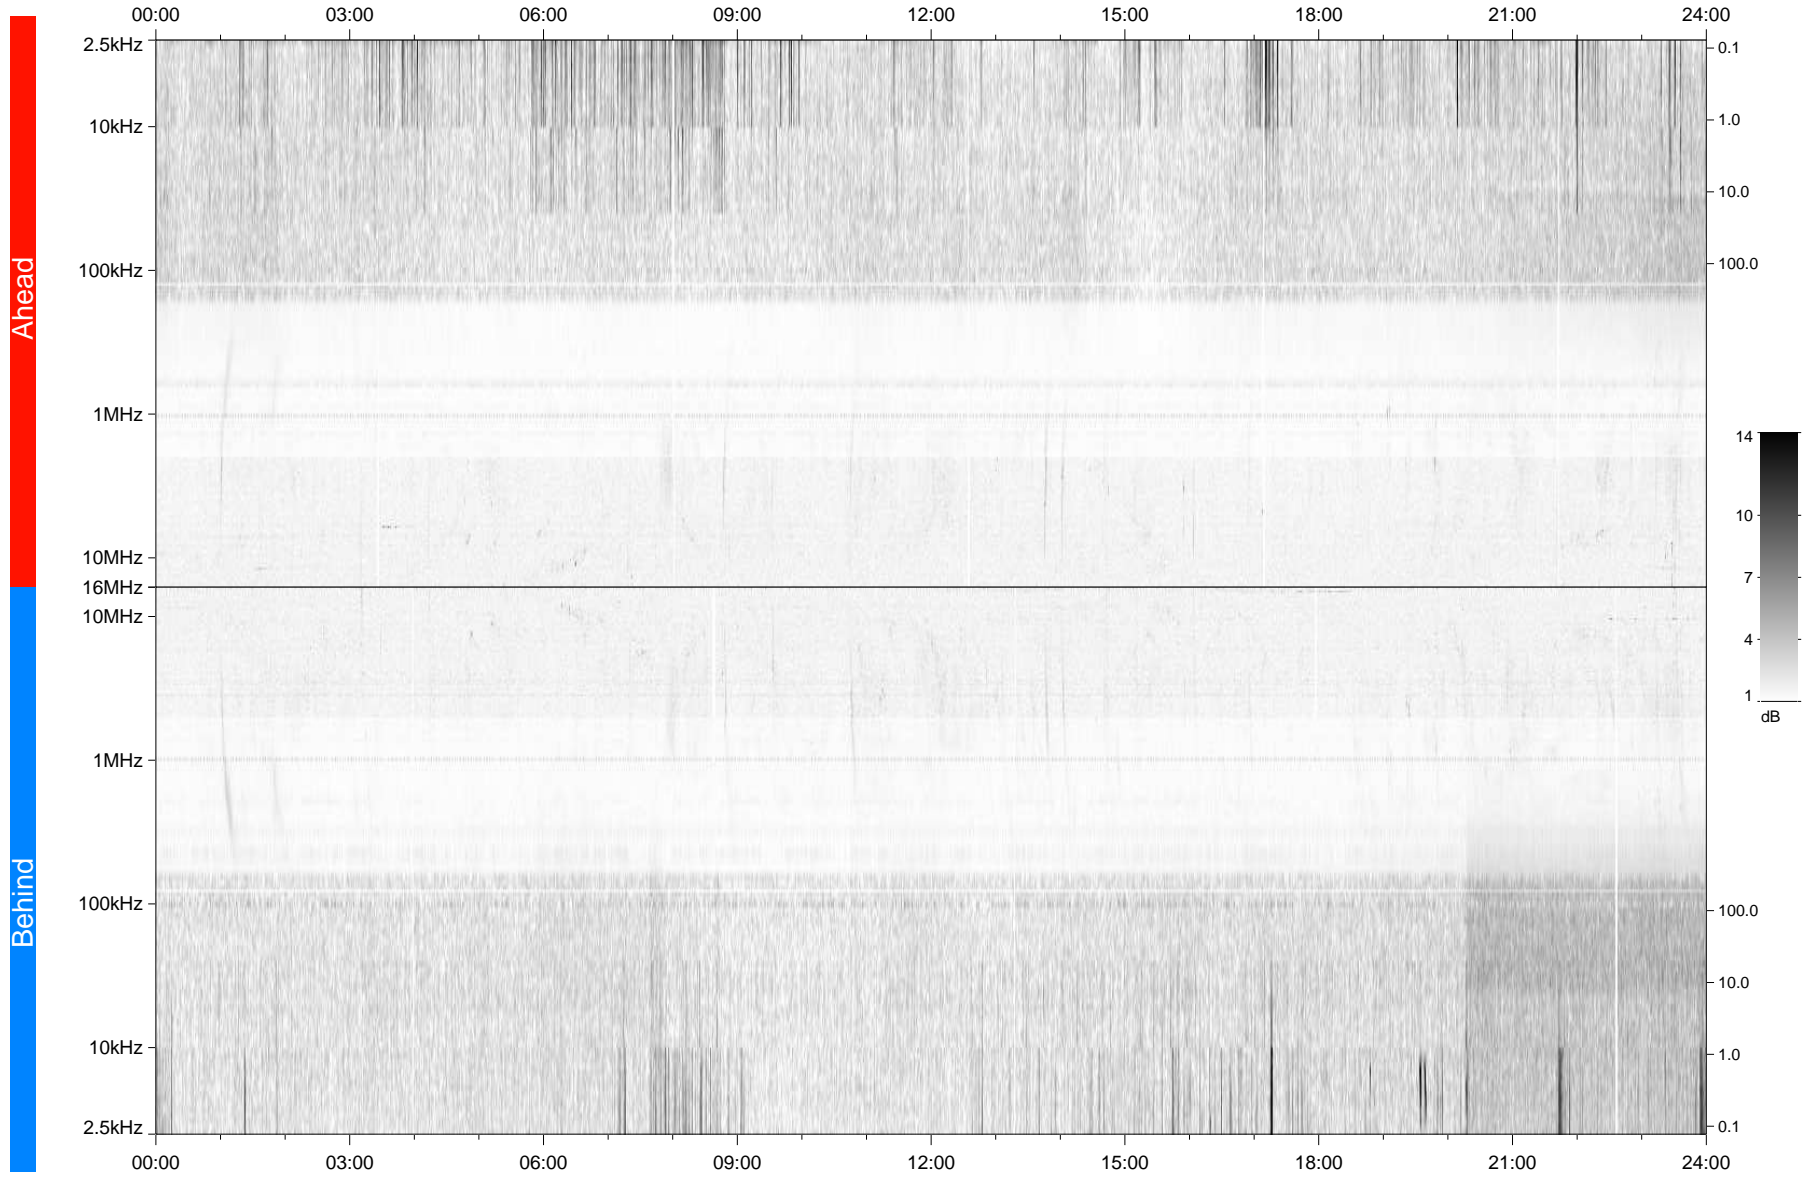

# STEREO/WAVES Daily Summary - 07-Jun-2007 (DOY 158)

Ahead source file: swaves\_ahead\_2007\_158\_1\_04.fin  
Ahead PSE Angle: 7.4°

Behind PSE Angle: -4.2°  
Behind source file: swaves\_behind\_2007\_158\_1\_04.fin

Time (UTC)

file: stereo\_swaves\_daily-summary\_gray\_20070607\_v04  
made by: space.umn.edu on macOS with TDL 8.8.2 on 2022-10-19 09:12:09, with TLib V945 / dynspec V311