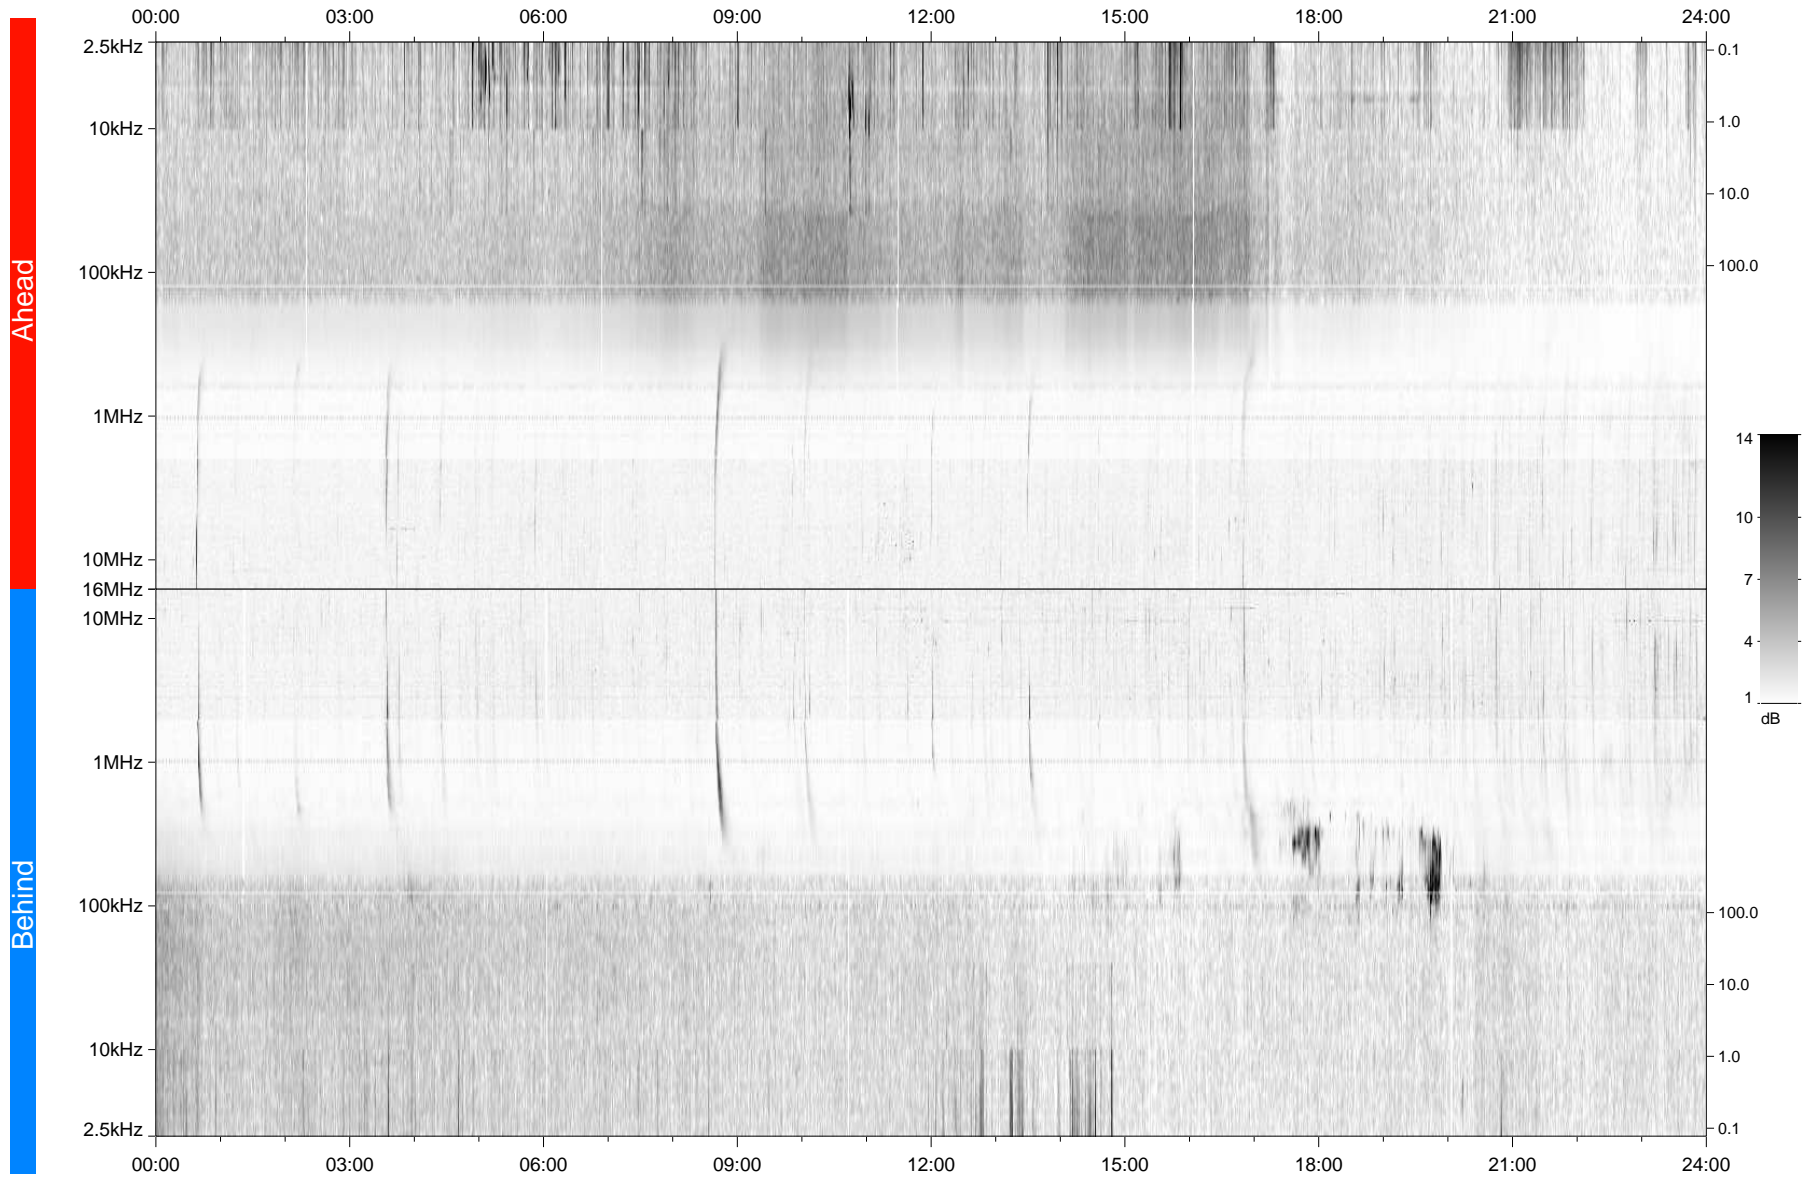

# STEREO/WAVES Daily Summary - 04-Jun-2007 (DOY 155)

Ahead source file: swaves\_ahead\_2007\_155\_1\_04.fin  
Ahead PSE Angle: 7.2°

Behind PSE Angle: -3.9°  
Behind source file: swaves\_behind\_2007\_155\_1\_04.fin

Time (UTC)

file: stereo\_swaves\_daily-summary\_gray\_20070604\_v04  
made by: space.umn.edu on macOS with TDL 8.8.2 on 2022-10-19 09:04:00, with Tlib V945 / dynspec V311