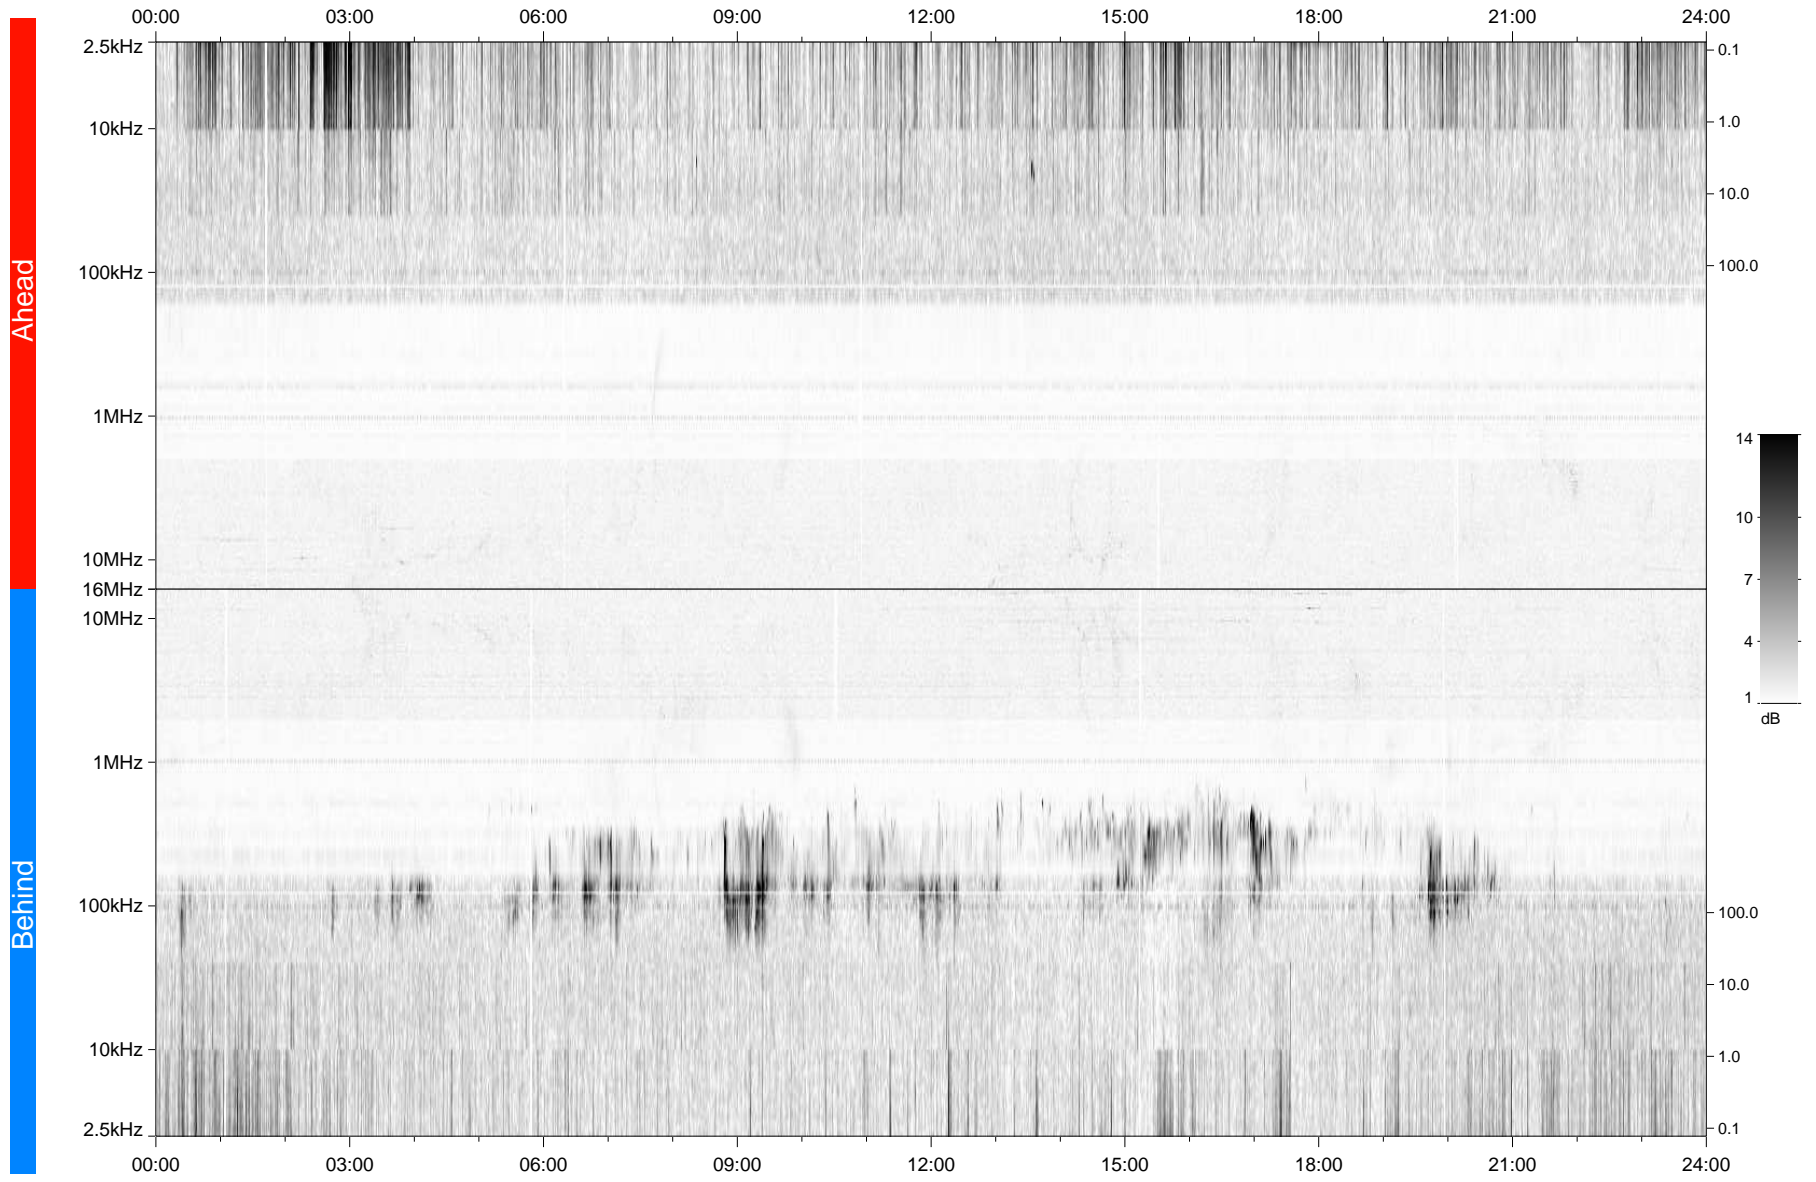

# STEREO/WAVES Daily Summary - 27-May-2007 (DOY 147)

Ahead source file: swaves\_ahead\_2007\_147\_1\_04.fin  
Ahead PSE Angle: 6.3°

Behind PSE Angle: -3.4°  
Behind source file: swaves\_behind\_2007\_147\_1\_04.fin

Time (UTC)

file: stereo\_swaves\_daily-summary\_gray\_20070527\_v04  
made by: space.umn.edu on macOS with IDL 8.8.2 on 2022-10-19 08:42:09, with TLib V945 / dynspec V311