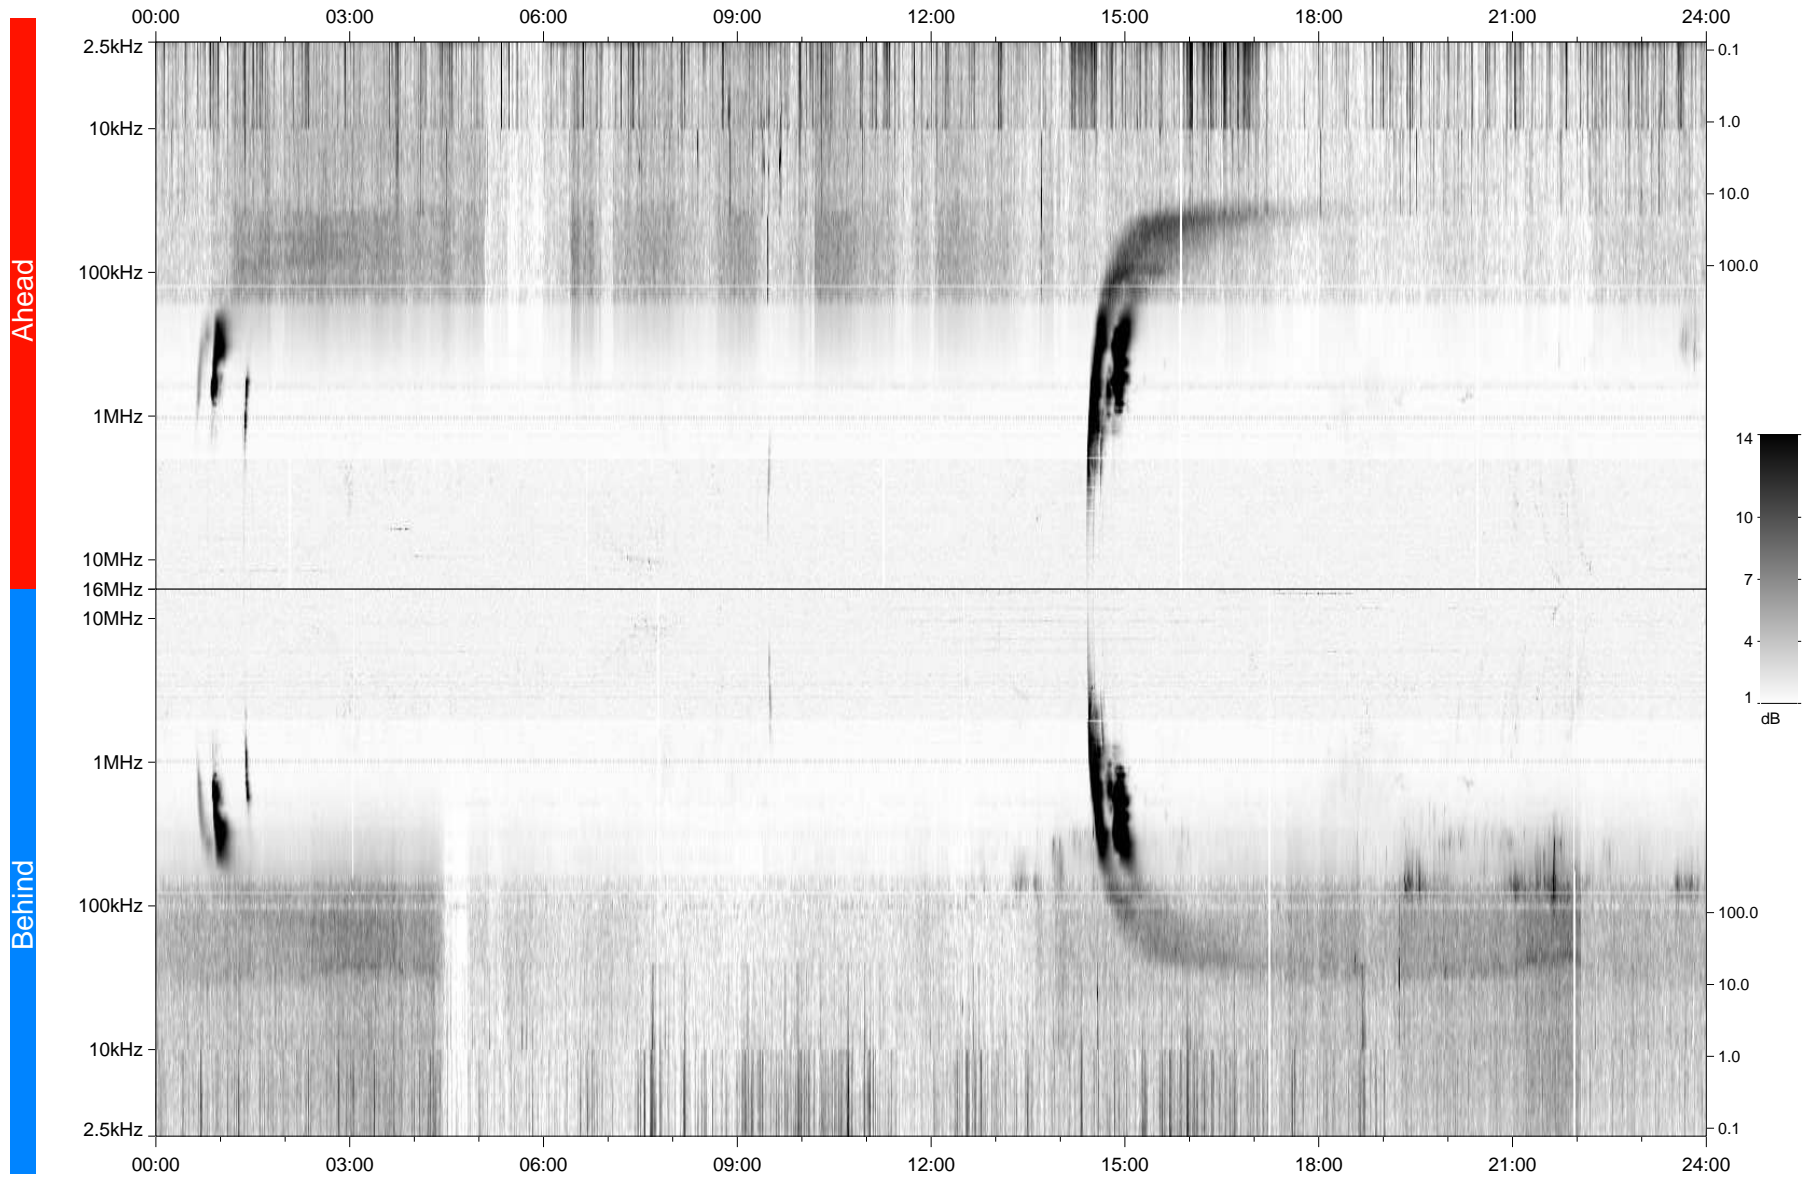

STEREO/WAVES Daily Summary - 22-May-2007 (DOY 142)

Ahead source file: swaves_ahead_2007_142_1_04.fin
Ahead PSE Angle: 6.0°

Behind PSE Angle: -3.0°
Behind source file: swaves_behind_2007_142_1_05.fin

Time (UTC)

file: stereo_swaves_daily-summary_gray_20070522_v04
made by: space.umn.edu on macOS with IDL 8.8.2 on 2022-10-19 08:28:29, with TLib V945 / dynspec V311