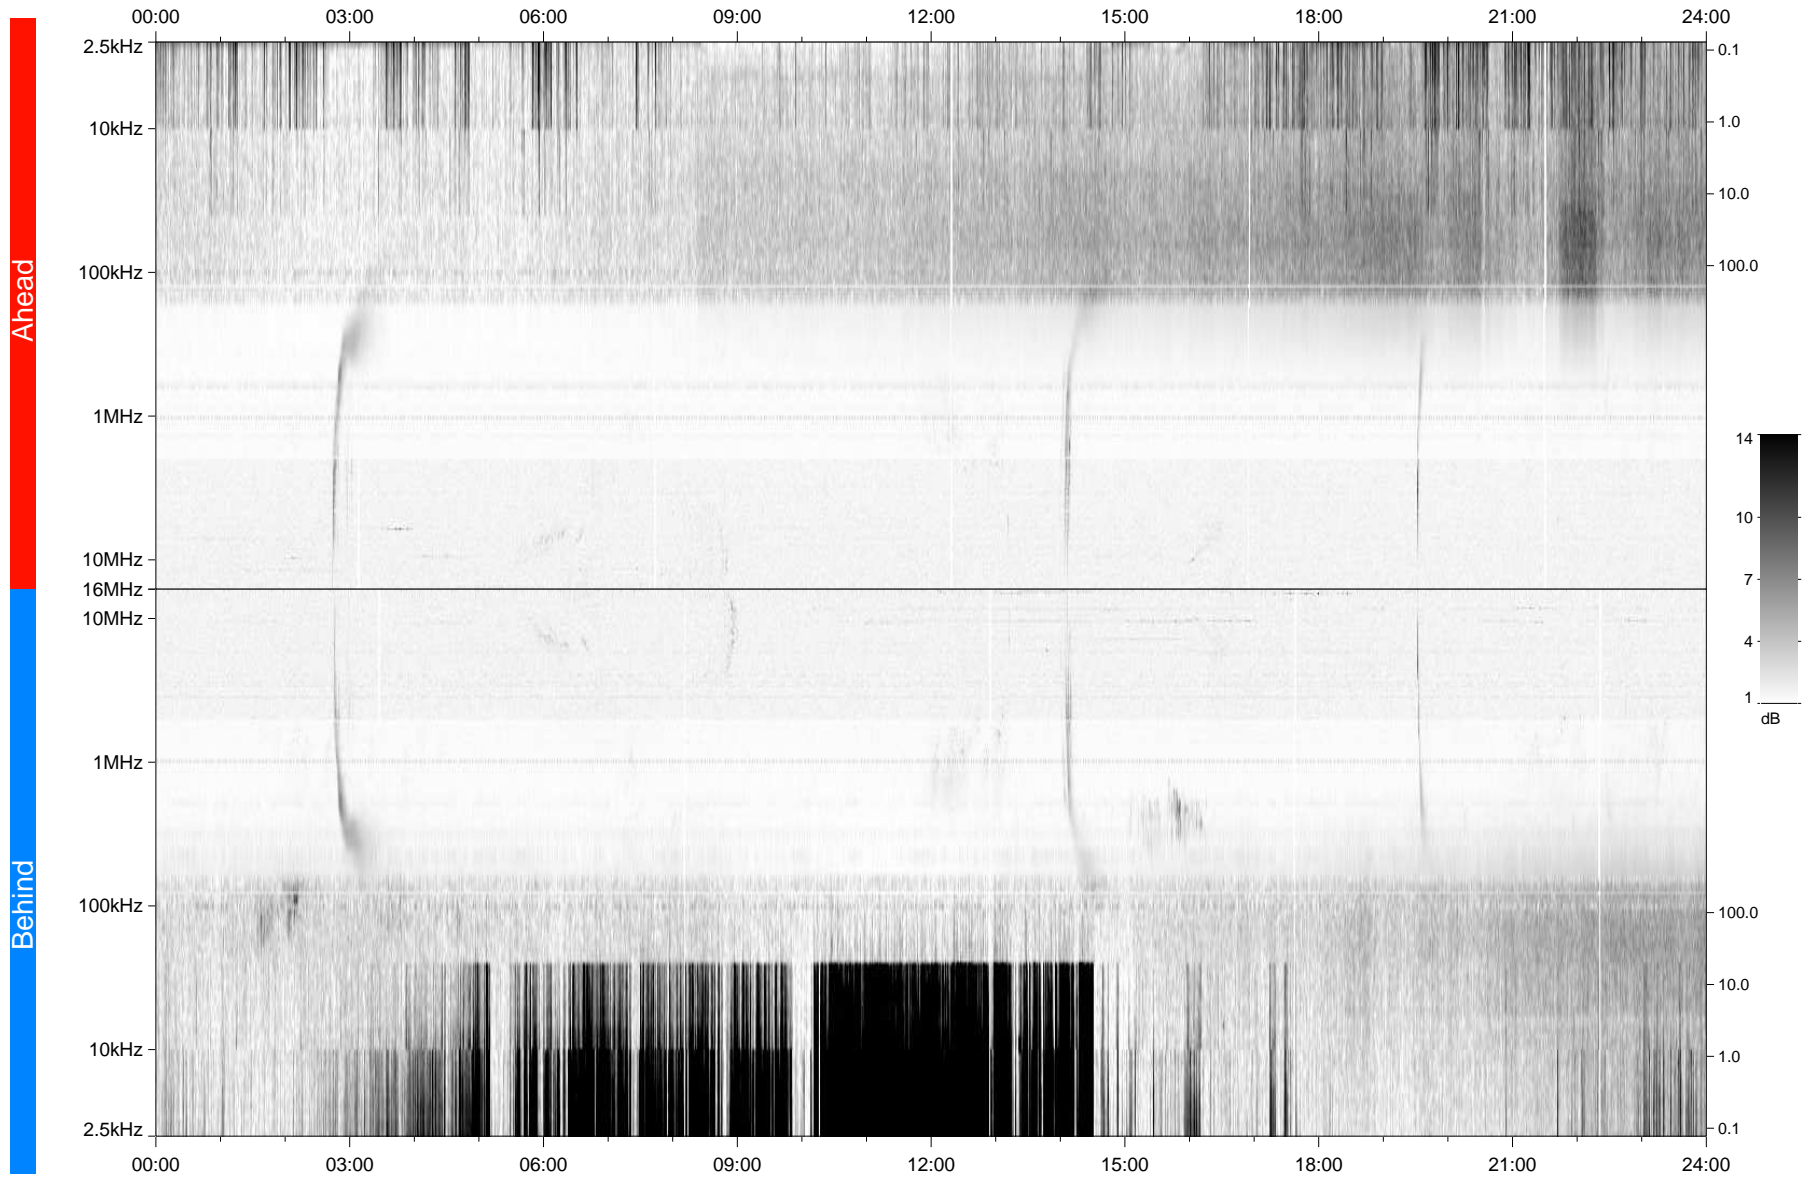

# STEREO/WAVES Daily Summary - 21-May-2007 (DOY 141)

Ahead source file: swaves\_ahead\_2007\_141\_1\_04.fin  
Ahead PSE Angle: 5.8°

Behind PSE Angle: -3.0°  
Behind source file: swaves\_behind\_2007\_141\_1\_05.fin

Time (UTC)

file: stereo\_swaves\_daily-summary\_gray\_20070521\_v04  
made by: space.umn.edu on macOS with TDL 8.8.2 on 2022-10-19 08:25:45, with TLib V945 / dynspec V311