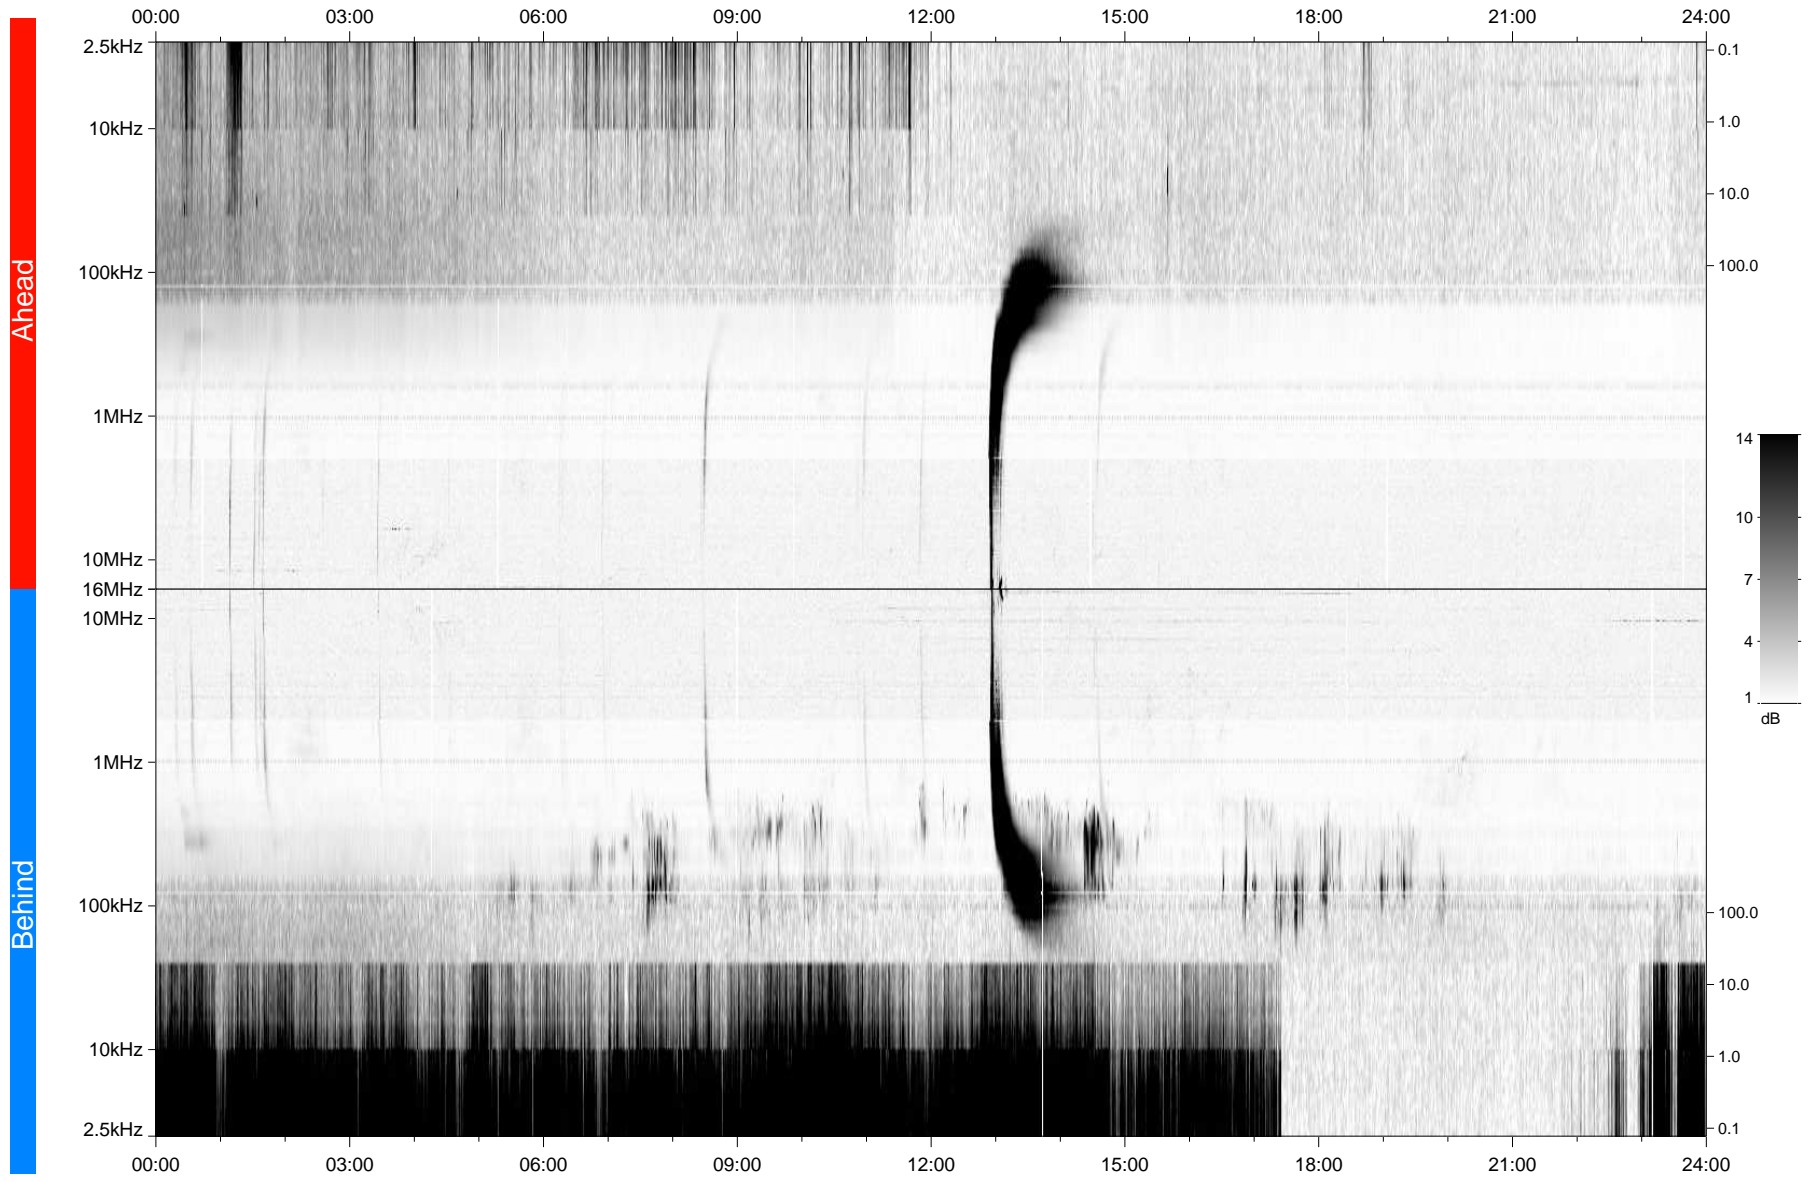

STEREO/WAVES Daily Summary - 19-May-2007 (DOY 139)

Ahead source file: swaves_ahead_2007_139_1_04.fin
Ahead PSE Angle: 5.6°

Behind PSE Angle: -2.9°
Behind source file: swaves_behind_2007_139_1_04.fin

Time (UTC)

file: stereo_swaves_daily-summary_gray_20070519_v04
made by: space.umn.edu on macOS with TDL 8.8.2 on 2022-10-19 08:20:21, with TLib V945 / dynspec V311