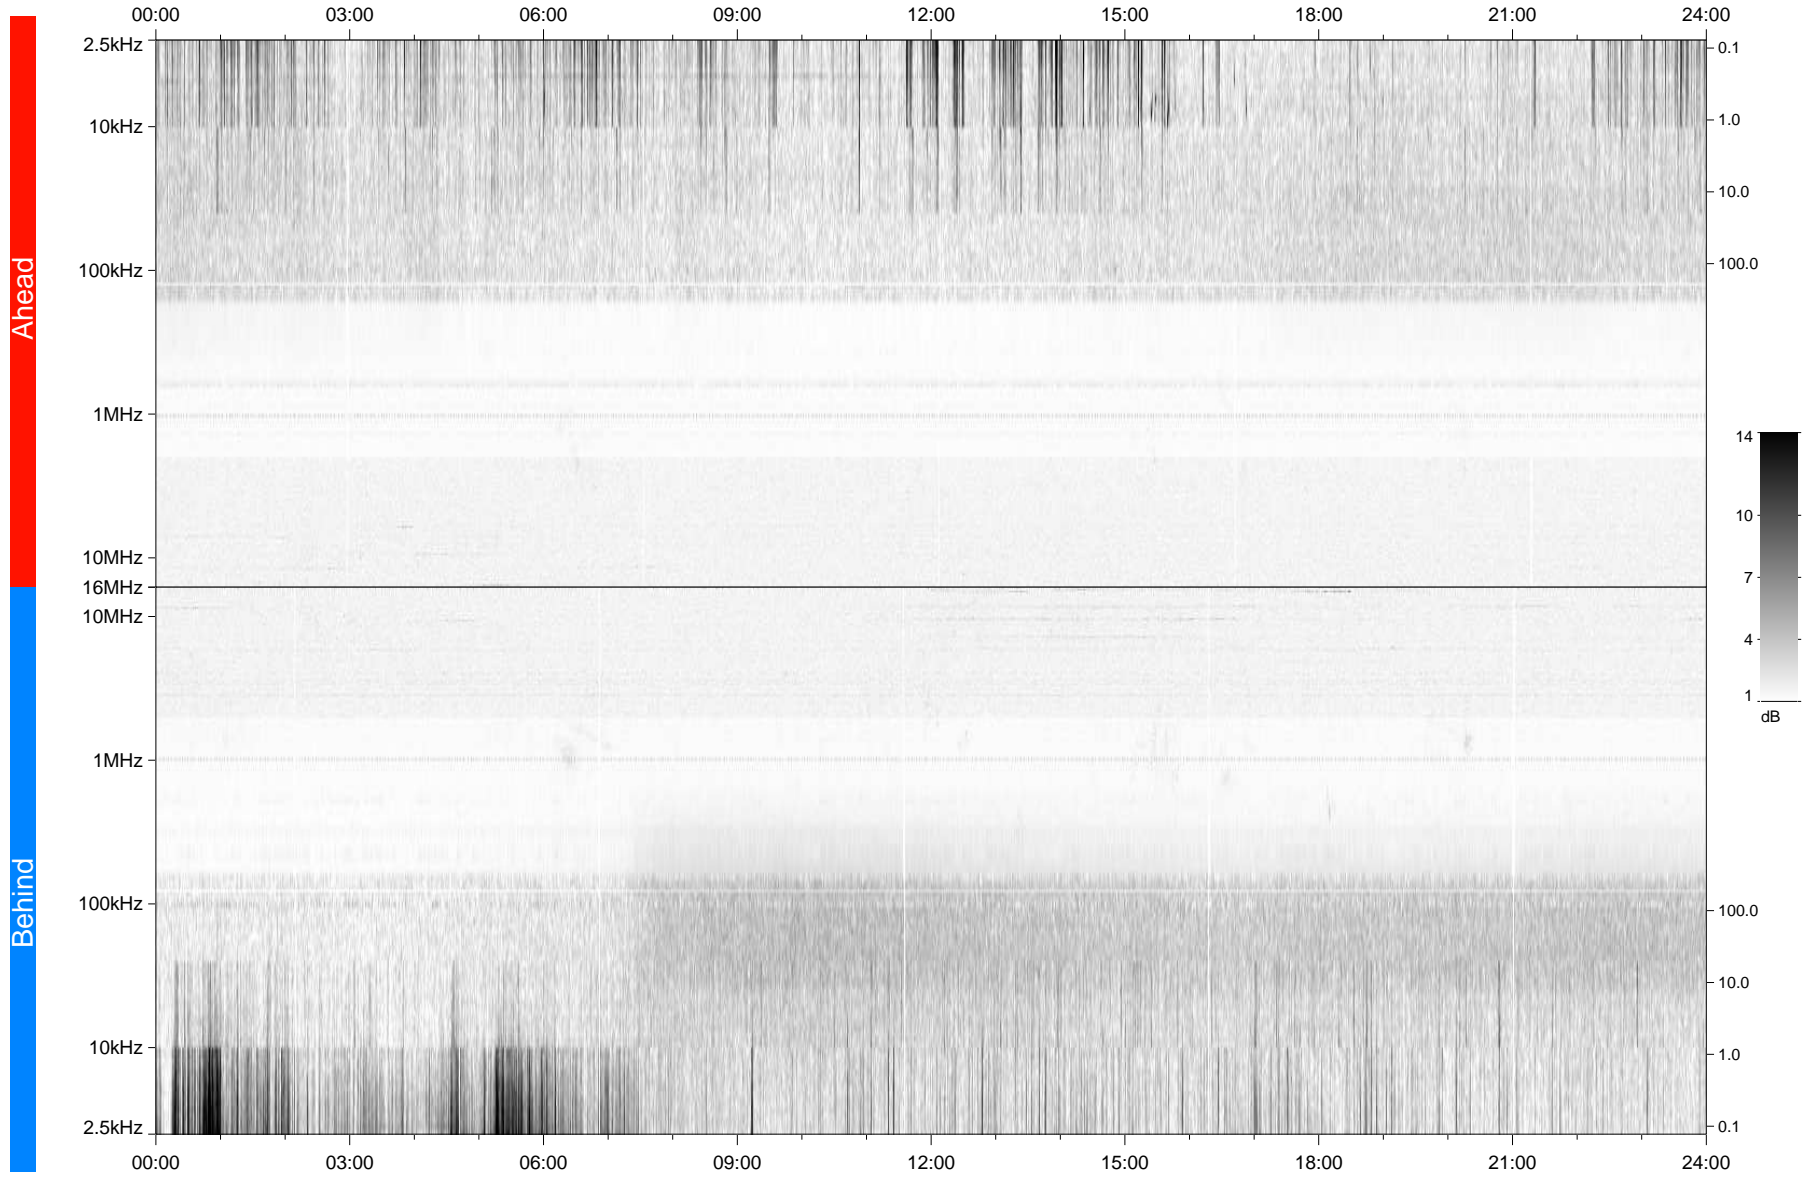

# STEREO/WAVES Daily Summary - 13-May-2007 (DOY 133)

Ahead source file: swaves\_ahead\_2007\_133\_1\_04.fin  
Ahead PSE Angle: 5.1°

Behind PSE Angle: -2.5°  
Behind source file: swaves\_behind\_2007\_133\_1\_04.fin

Time (UTC)

file: stereo\_swaves\_daily-summary\_gray\_20070513\_v04  
made by: space.umn.edu on macOS with TDL 8.8.2 on 2022-10-19 08:03:56, with TLib V945 / dynspec V311