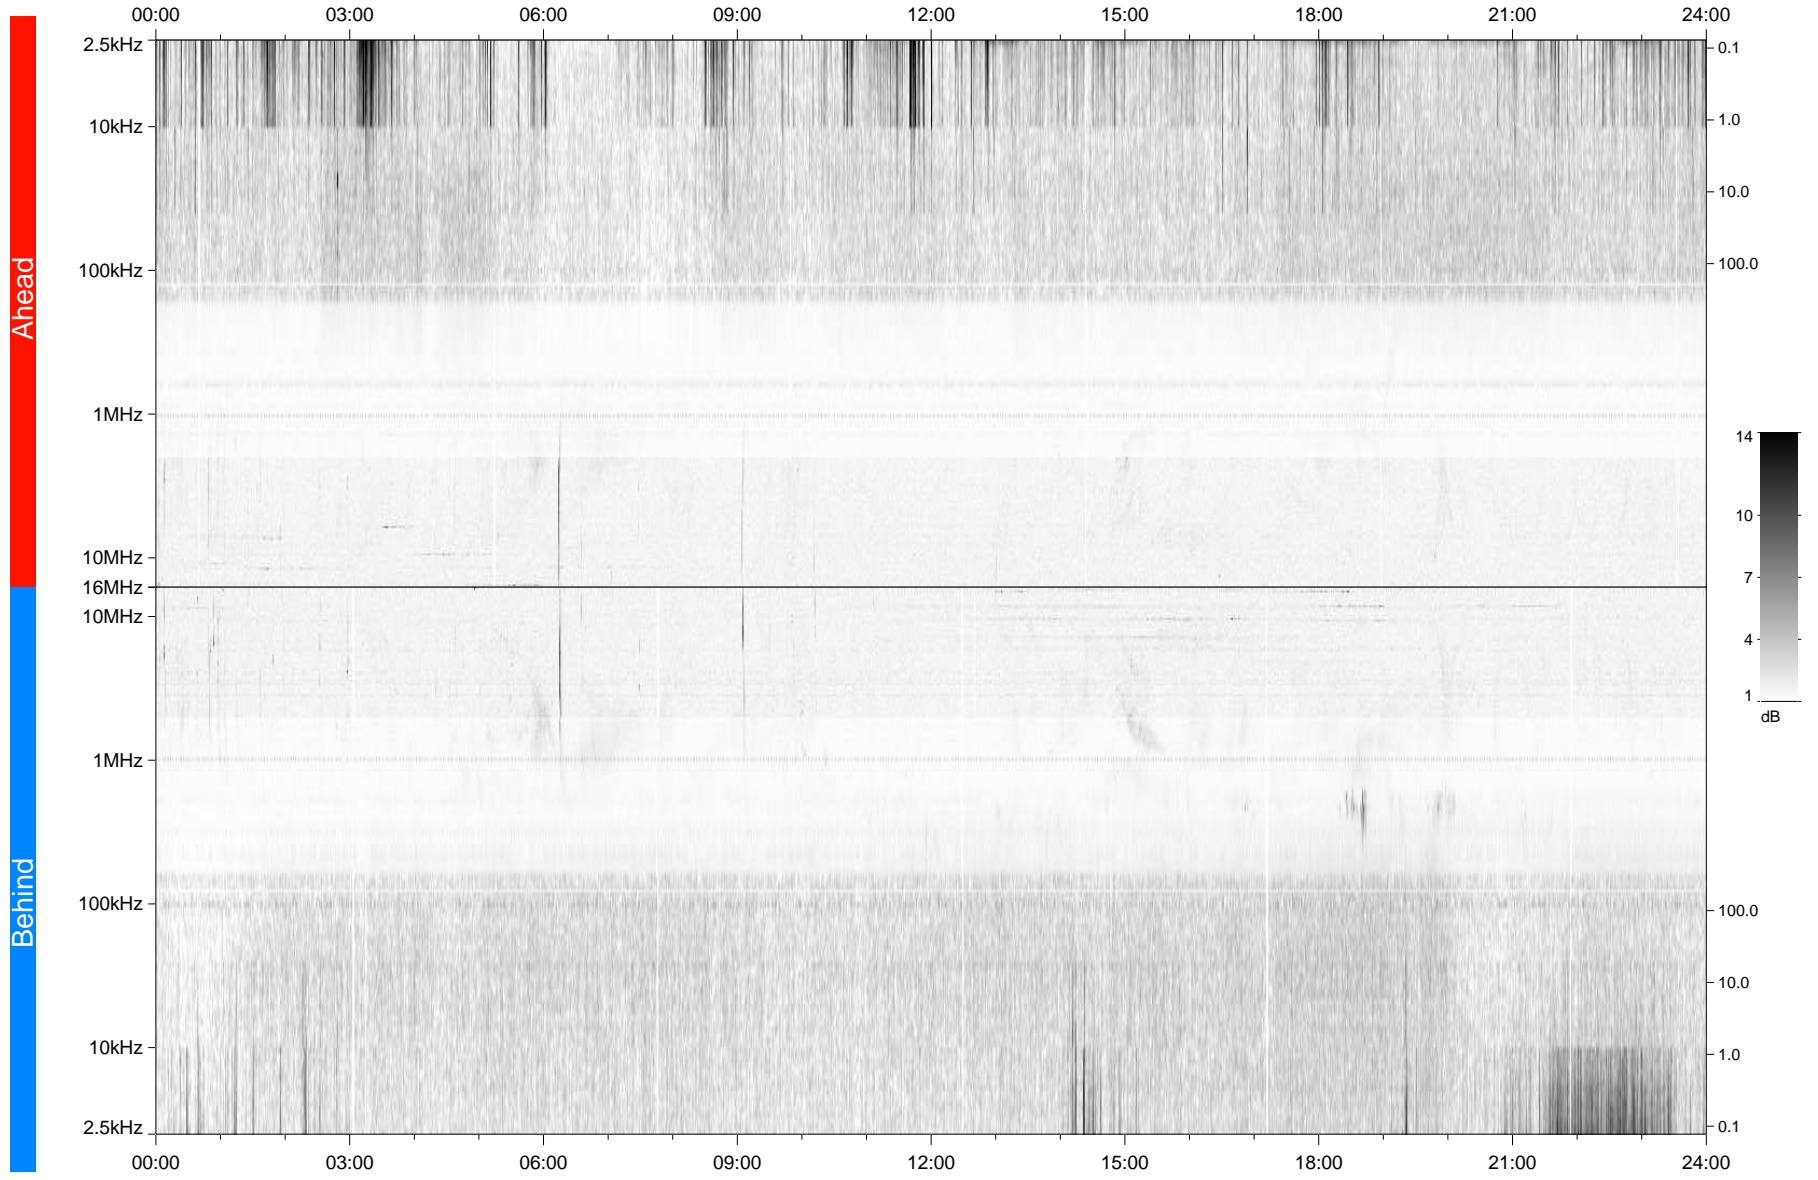

# STEREO/WAVES Daily Summary - 11-May-2007 (DOY 131)

Ahead source file: swaves\_ahead\_2007\_131\_1\_04.fin  
Ahead PSE Angle: 5.0°

Behind PSE Angle: -2.4°  
Behind source file: swaves\_behind\_2007\_131\_1\_04.fin

Time (UTC)

file: stereo\_swaves\_daily-summary\_gray\_20070511\_v04  
made by: space.umn.edu on macOS with TDL 8.8.2 on 2022-10-19 07:58:28, with Tlib V945 / dynspec V311