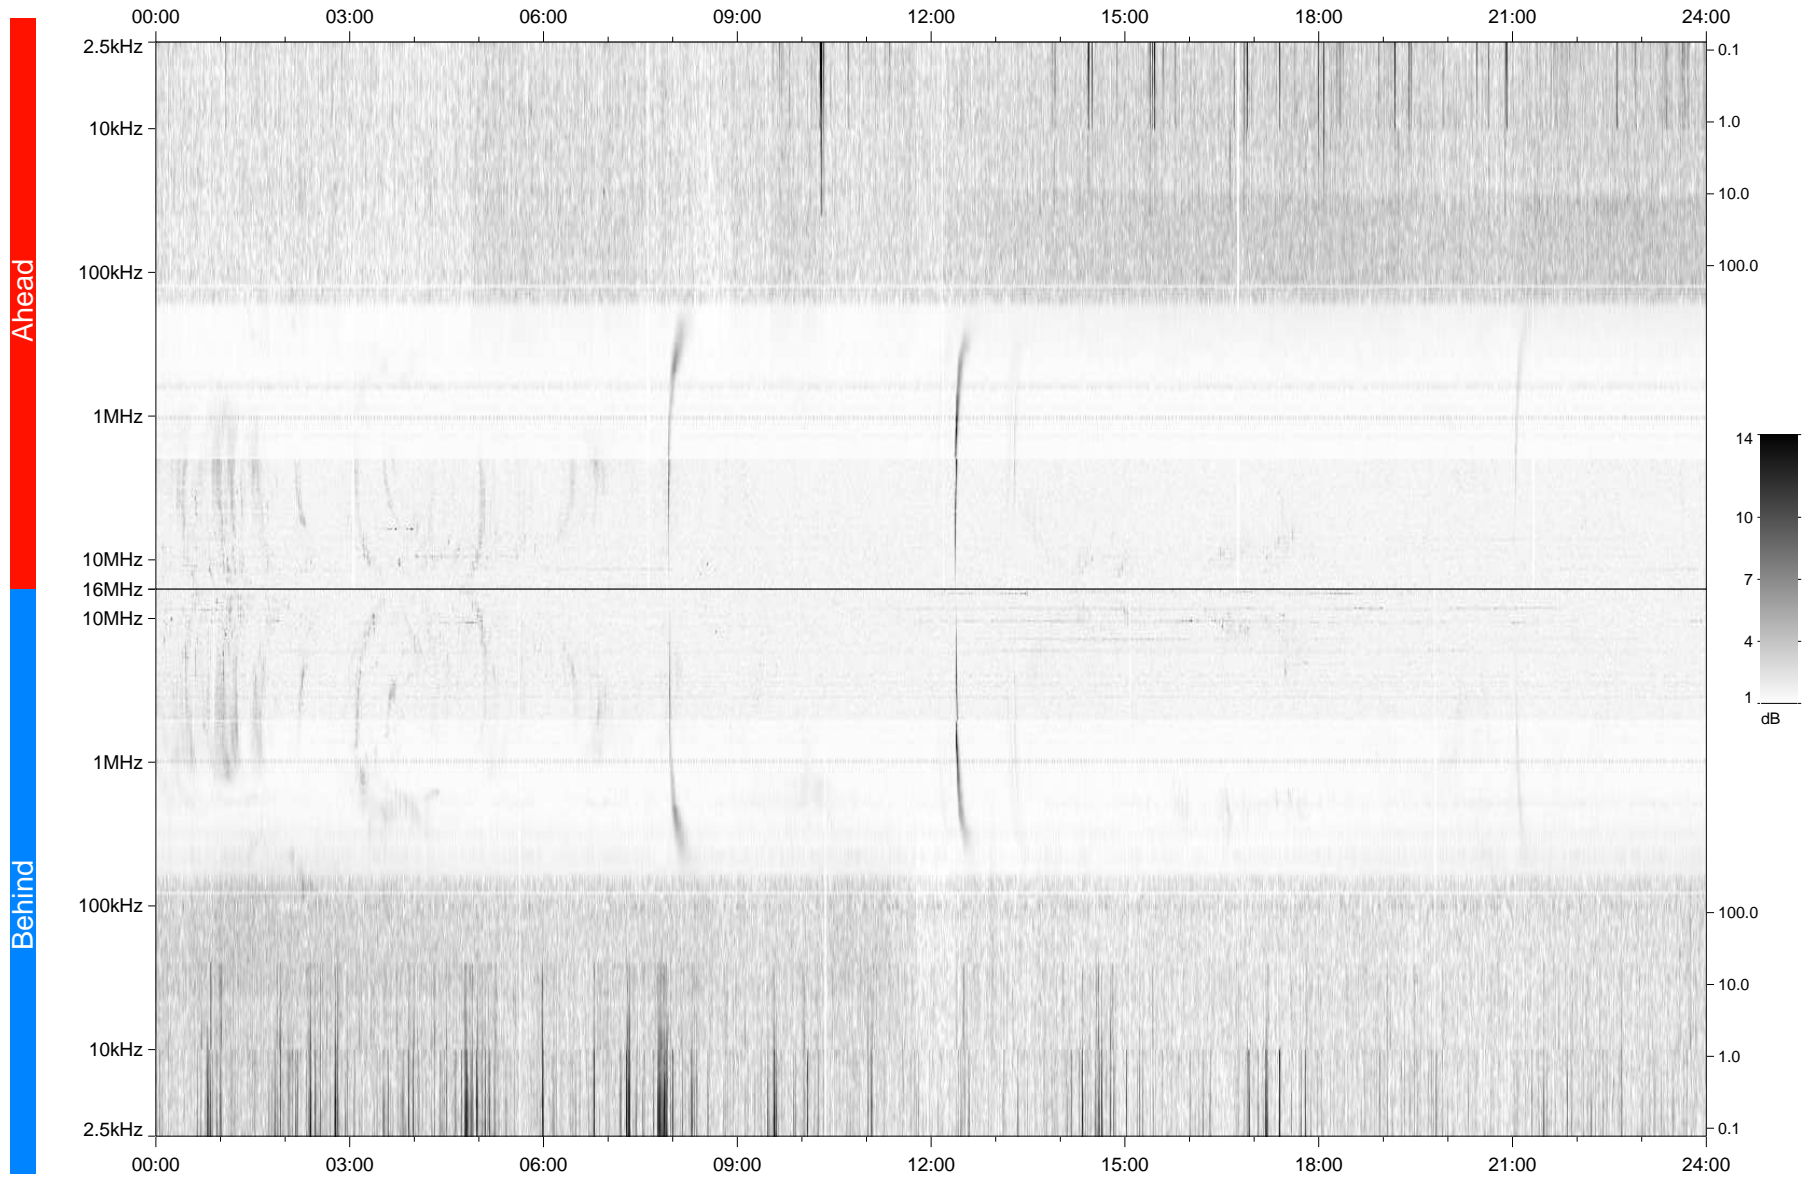

# STEREO/WAVES Daily Summary - 05-May-2007 (DOY 125)

Ahead source file: swaves\_ahead\_2007\_125\_1\_04.fin  
Ahead PSE Angle: 4.6°

Behind PSE Angle: -2.0°  
Behind source file: swaves\_behind\_2007\_125\_1\_04.fin

Time (UTC)

file: stereo\_swaves\_daily-summary\_gray\_20070505\_v04  
made by: space.umn.edu on macOS with TDL 8.8.2 on 2022-10-19 07:42:07, with TLib V945 / dynspec V311