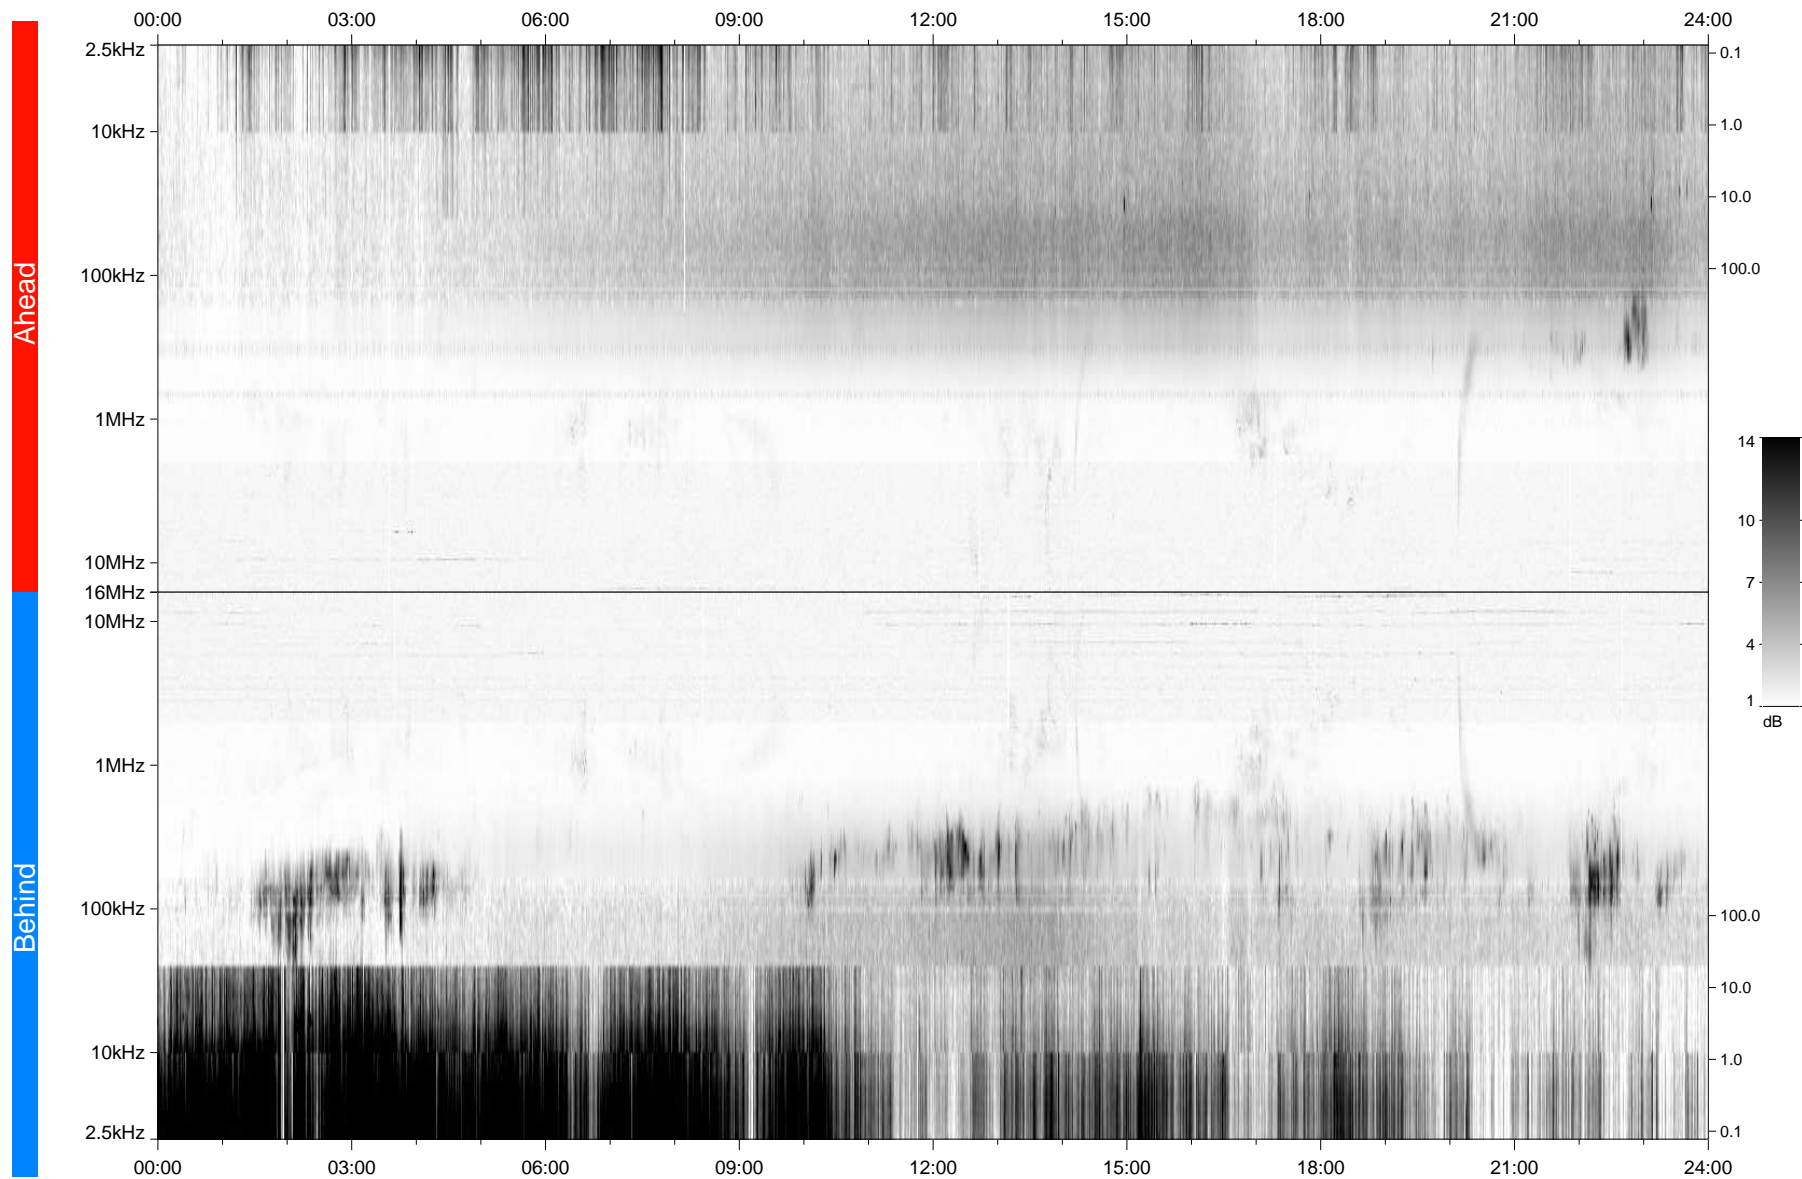

# STEREO/WAVES Daily Summary - 27-Apr-2007 (DOY 117)

Ahead source file: swaves\_ahead\_2007\_117\_1\_05.fin  
Ahead PSE Angle: 3.9°

Behind PSE Angle: -1.7°  
Behind source file: swaves\_behind\_2007\_117\_1\_05.fin

Time (UTC)

file: stereo\_swaves\_daily-summary\_gray\_20070427\_v04  
made by: space.umn.edu on macOS with IDL 8.8.2 on 2022-10-19 07:18:55, with TLib V945 / dynspec V311