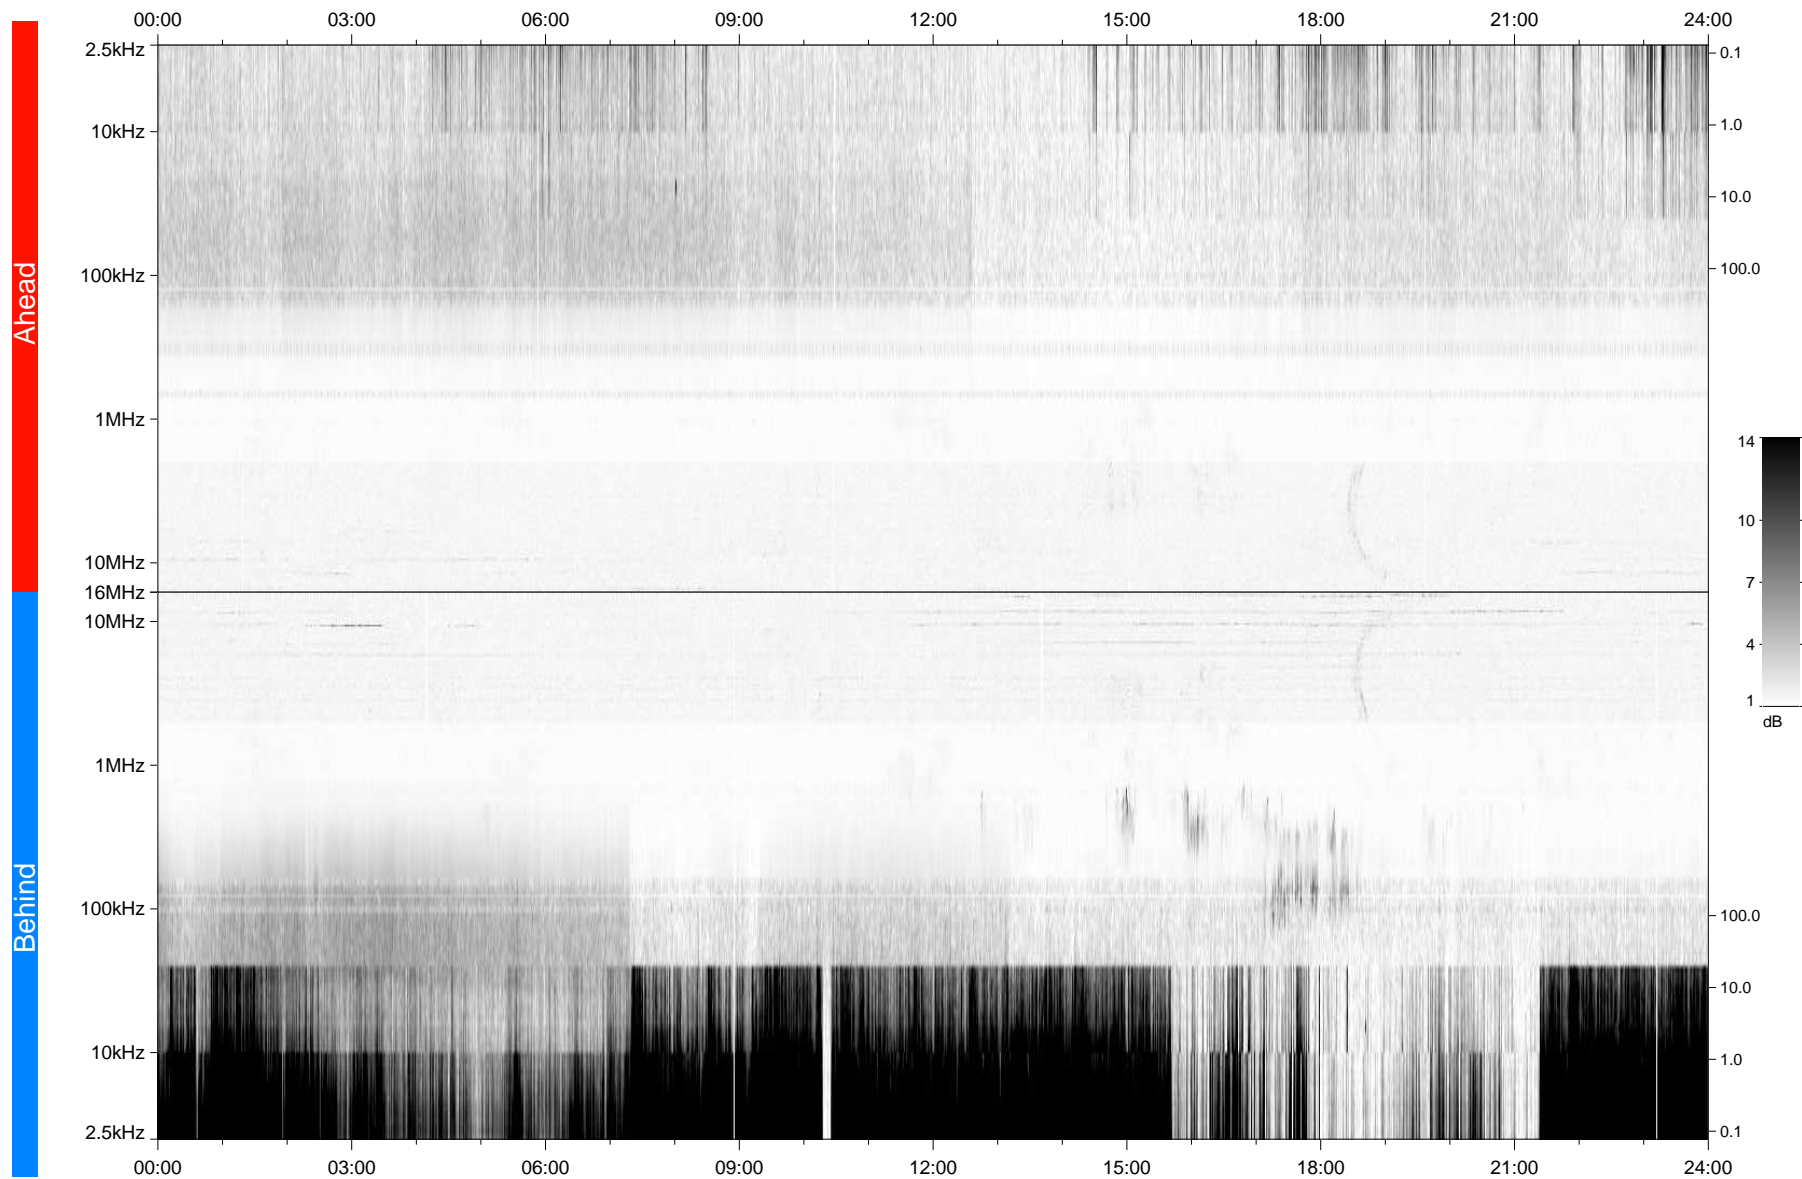

STEREO/WAVES Daily Summary - 25-Apr-2007 (DOY 115)

Ahead source file: swaves_ahead_2007_115_1_06.fin
Ahead PSE Angle: 3.8°

Behind PSE Angle: -1.6°
Behind source file: swaves_behind_2007_115_1_05.fin

Time (UTC)

file: stereo_swaves_daily-summary_gray_20070425_v04
made by: space.umn.edu on macOS with TDL 8.8.2 on 2022-10-19 07:12:55, with Tlib V945 / dynspec V311