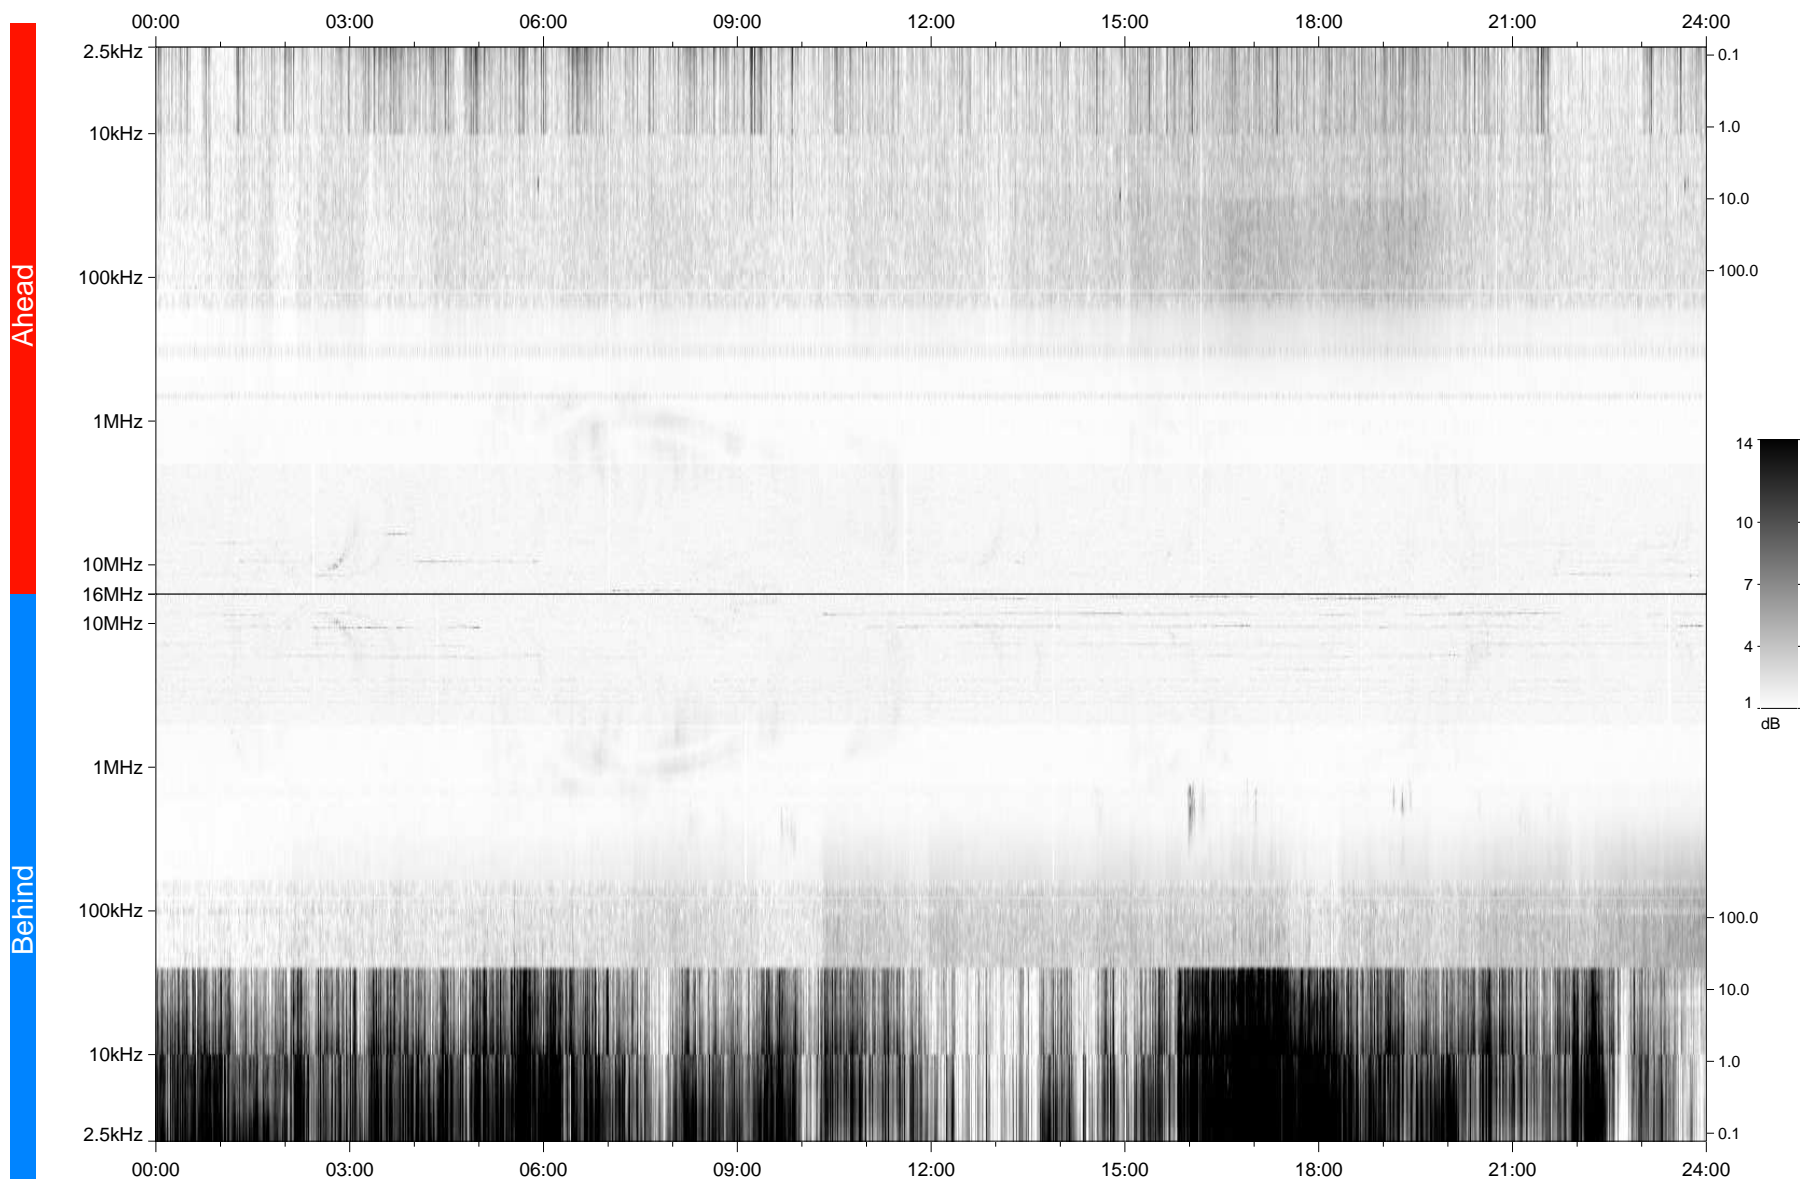

# STEREO/WAVES Daily Summary - 24-Apr-2007 (DOY 114)

Ahead source file: swaves\_ahead\_2007\_114\_1\_05.fin  
Ahead PSE Angle: 3.8°

Behind PSE Angle: -1.5°  
Behind source file: swaves\_behind\_2007\_114\_1\_04.fin

Time (UTC)

file: stereo\_swaves\_daily-summary\_gray\_20070424\_v04  
made by: space.umn.edu on macOS with IDL 8.8.2 on 2022-10-19 07:09:55, with Tlib V945 / dynspec V311