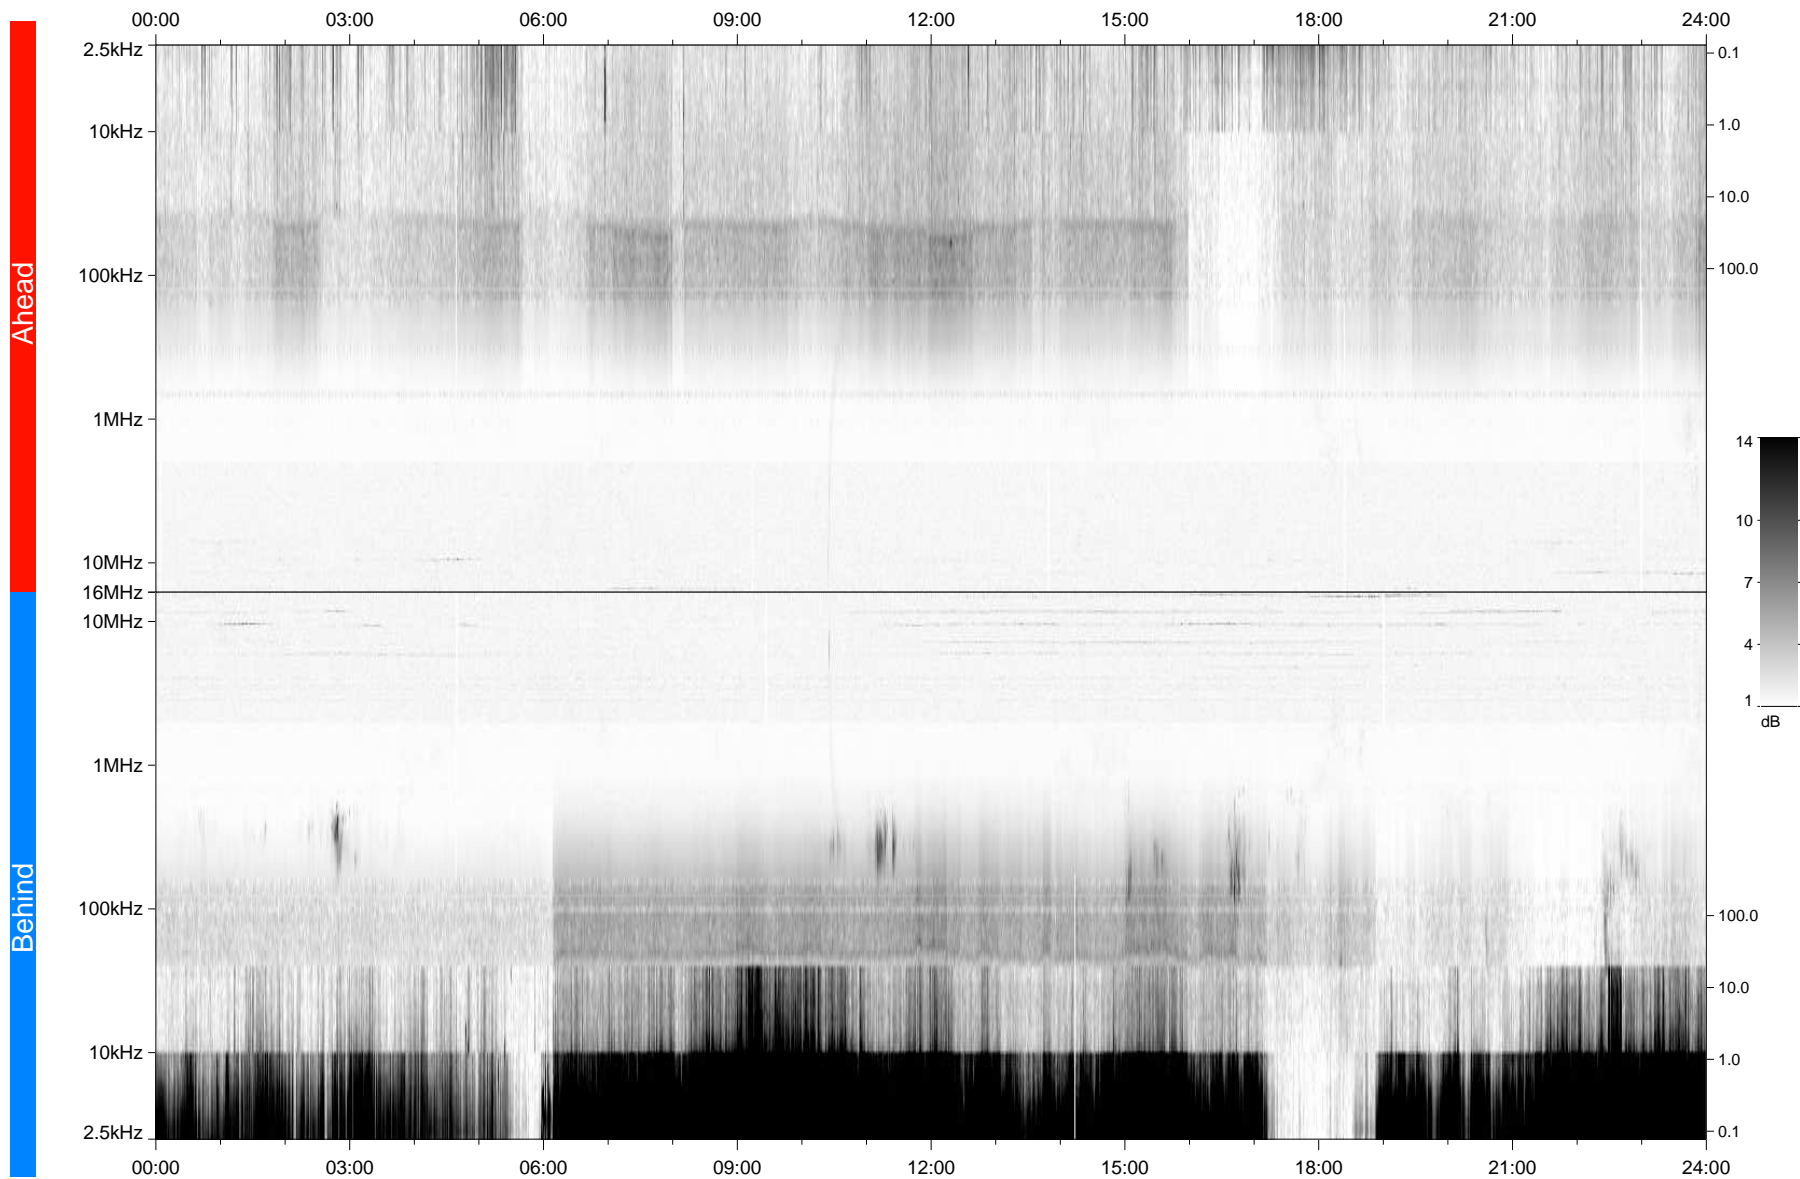

STEREO/WAVES Daily Summary - 22-Apr-2007 (DOY 112)

Ahead source file: swaves_ahead_2007_112_1_04.fin
Ahead PSE Angle: 3.6°

Behind PSE Angle: -1.5°
Behind source file: swaves_behind_2007_112_1_05.fin

Time (UTC)

file: stereo_swaves_daily-summary_gray_20070422_v04
made by: space.umn.edu on macOS with IDL 8.8.2 on 2022-10-19 07:03:58, with TLib V945 / dynspec V311