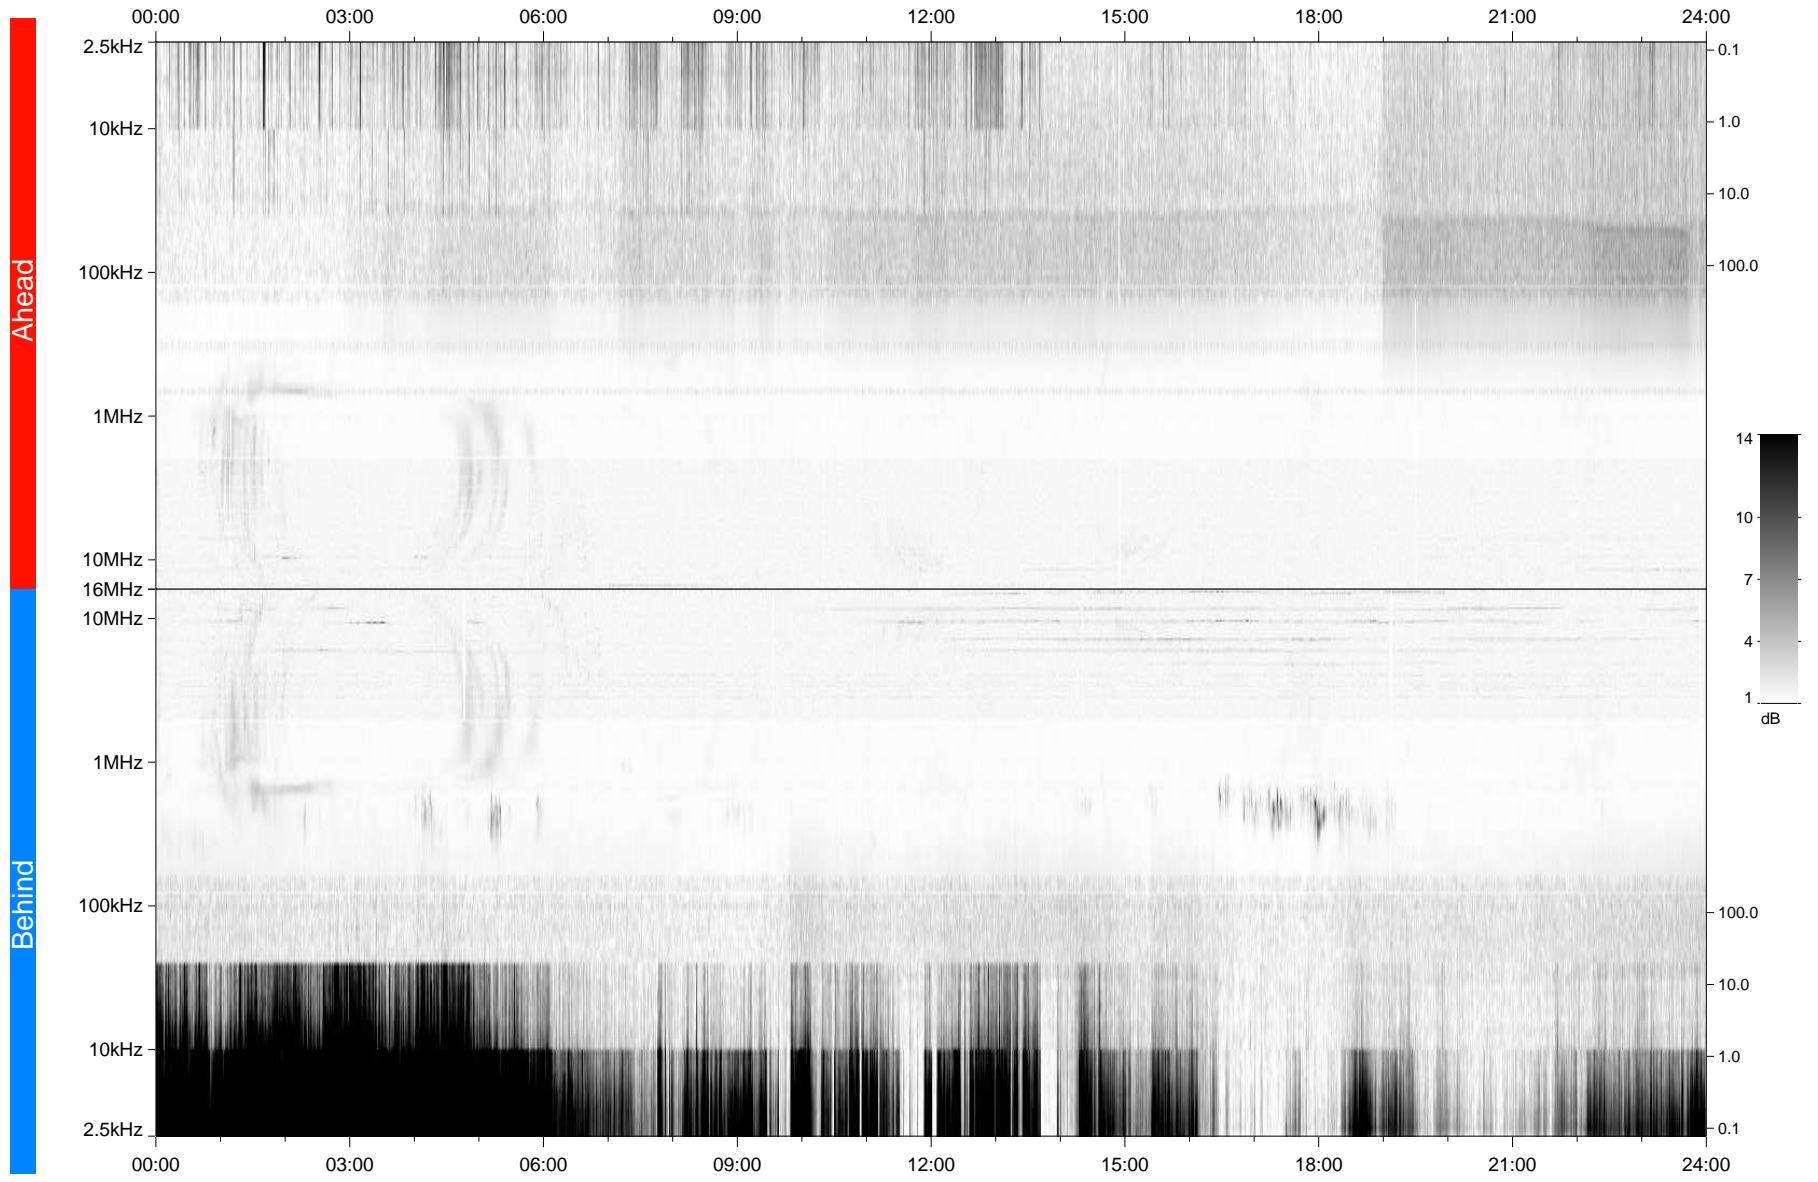

# STEREO/WAVES Daily Summary - 21-Apr-2007 (DOY 111)

Ahead source file: swaves\_ahead\_2007\_111\_1\_04.fin  
Ahead PSE Angle: 3.5°

Behind PSE Angle: -1.4°  
Behind source file: swaves\_behind\_2007\_111\_1\_05.fin

Time (UTC)

file: stereo\_swaves\_daily-summary\_gray\_20070421\_v04  
made by: space.umn.edu on macOS with IDL 8.8.2 on 2022-10-19 07:00:55, with TLib V945 / dynspec V311