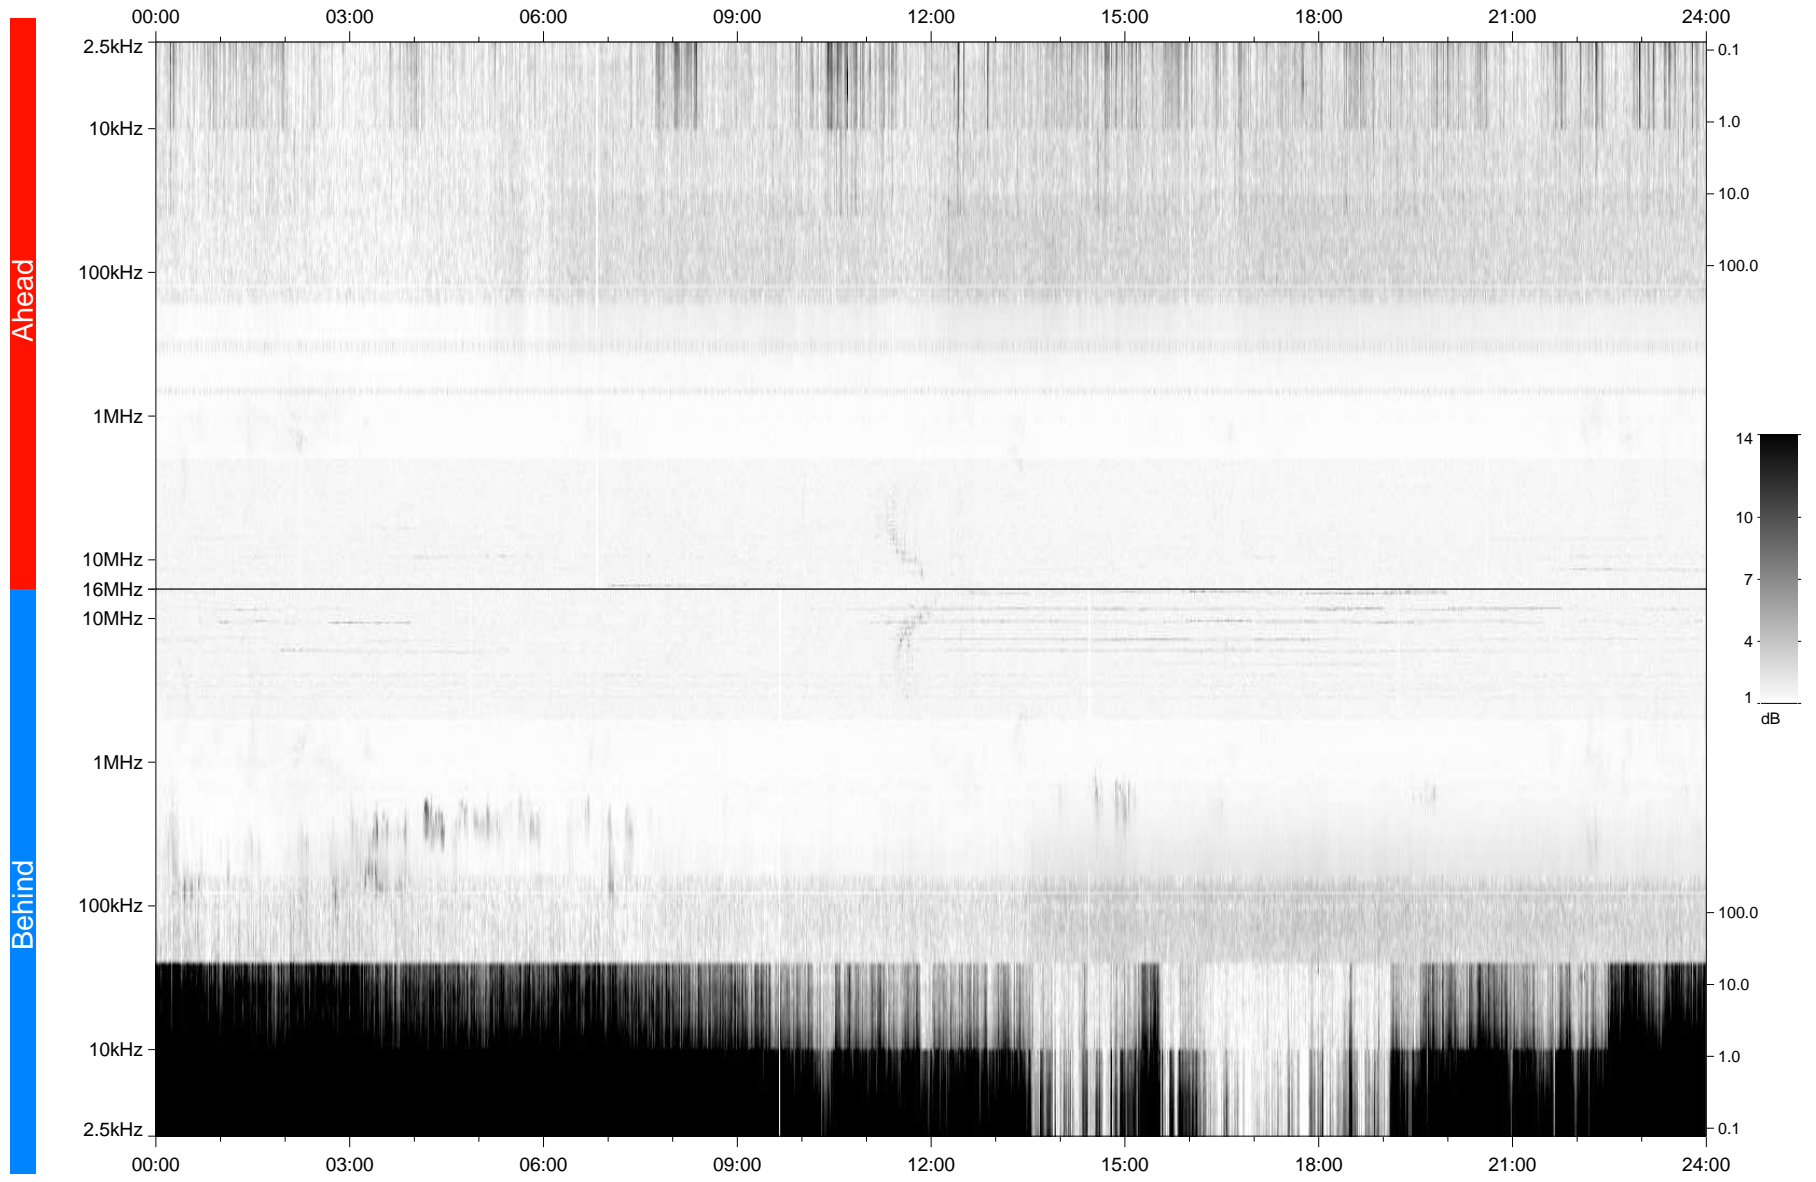

# STEREO/WAVES Daily Summary - 20-Apr-2007 (DOY 110)

Ahead source file: swaves\_ahead\_2007\_110\_1\_04.fin  
Ahead PSE Angle: 3.5°

Behind PSE Angle: -1.3°  
Behind source file: swaves\_behind\_2007\_110\_1\_05.fin

Time (UTC)

file: stereo\_swaves\_daily-summary\_gray\_20070420\_v04  
made by: space.umn.edu on macOS with TDL 8.8.2 on 2022-10-19 06:57:56, with TLib V945 / dynspec V311