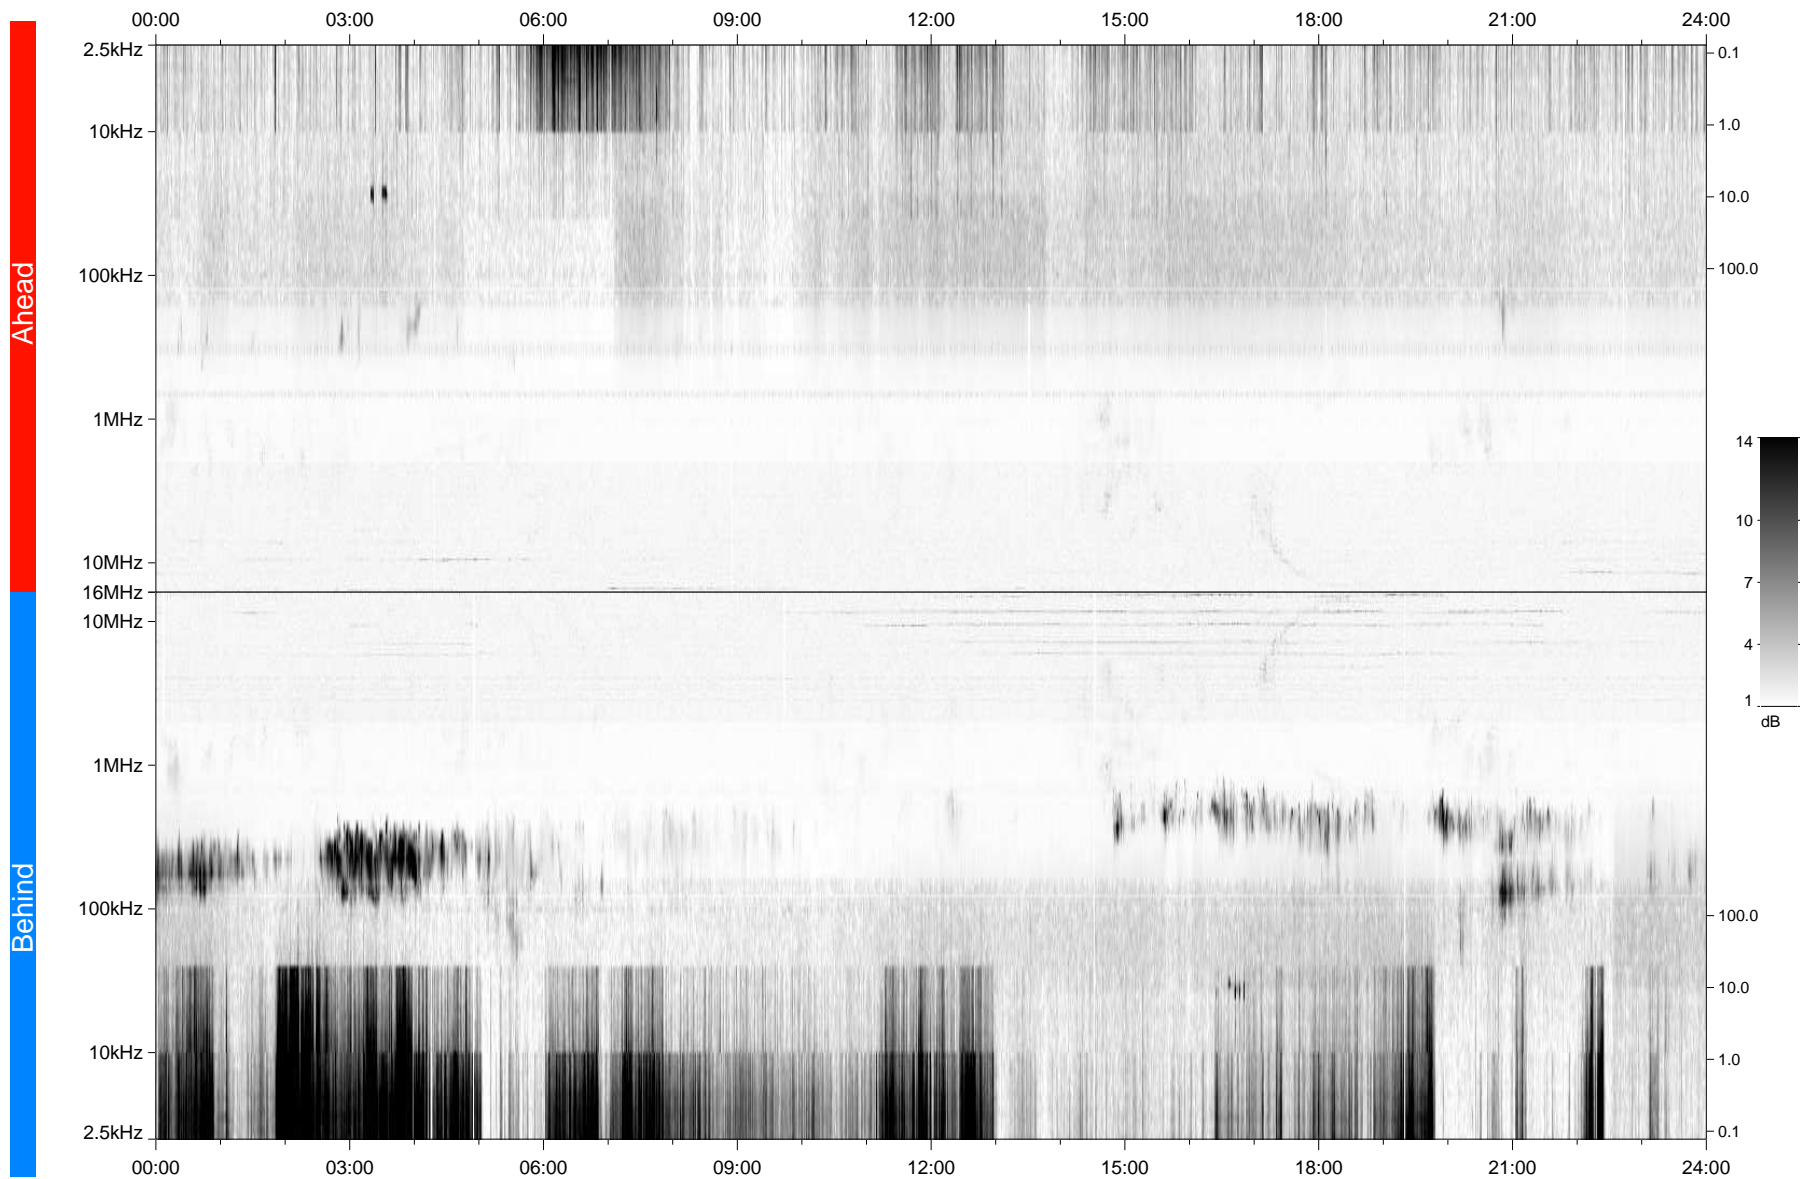

STEREO/WAVES Daily Summary - 18-Apr-2007 (DOY 108)

Ahead source file: swaves_ahead_2007_108_1_05.fin
Ahead PSE Angle: 3.3°

Behind PSE Angle: -1.3°
Behind source file: swaves_behind_2007_108_1_04.fin

Time (UTC)

file: stereo_swaves_daily-summary_gray_20070418_v04
made by: space.umn.edu on macOS with TDL 8.8.2 on 2022-10-19 06:52:02, with TLib V945 / dynspec V311