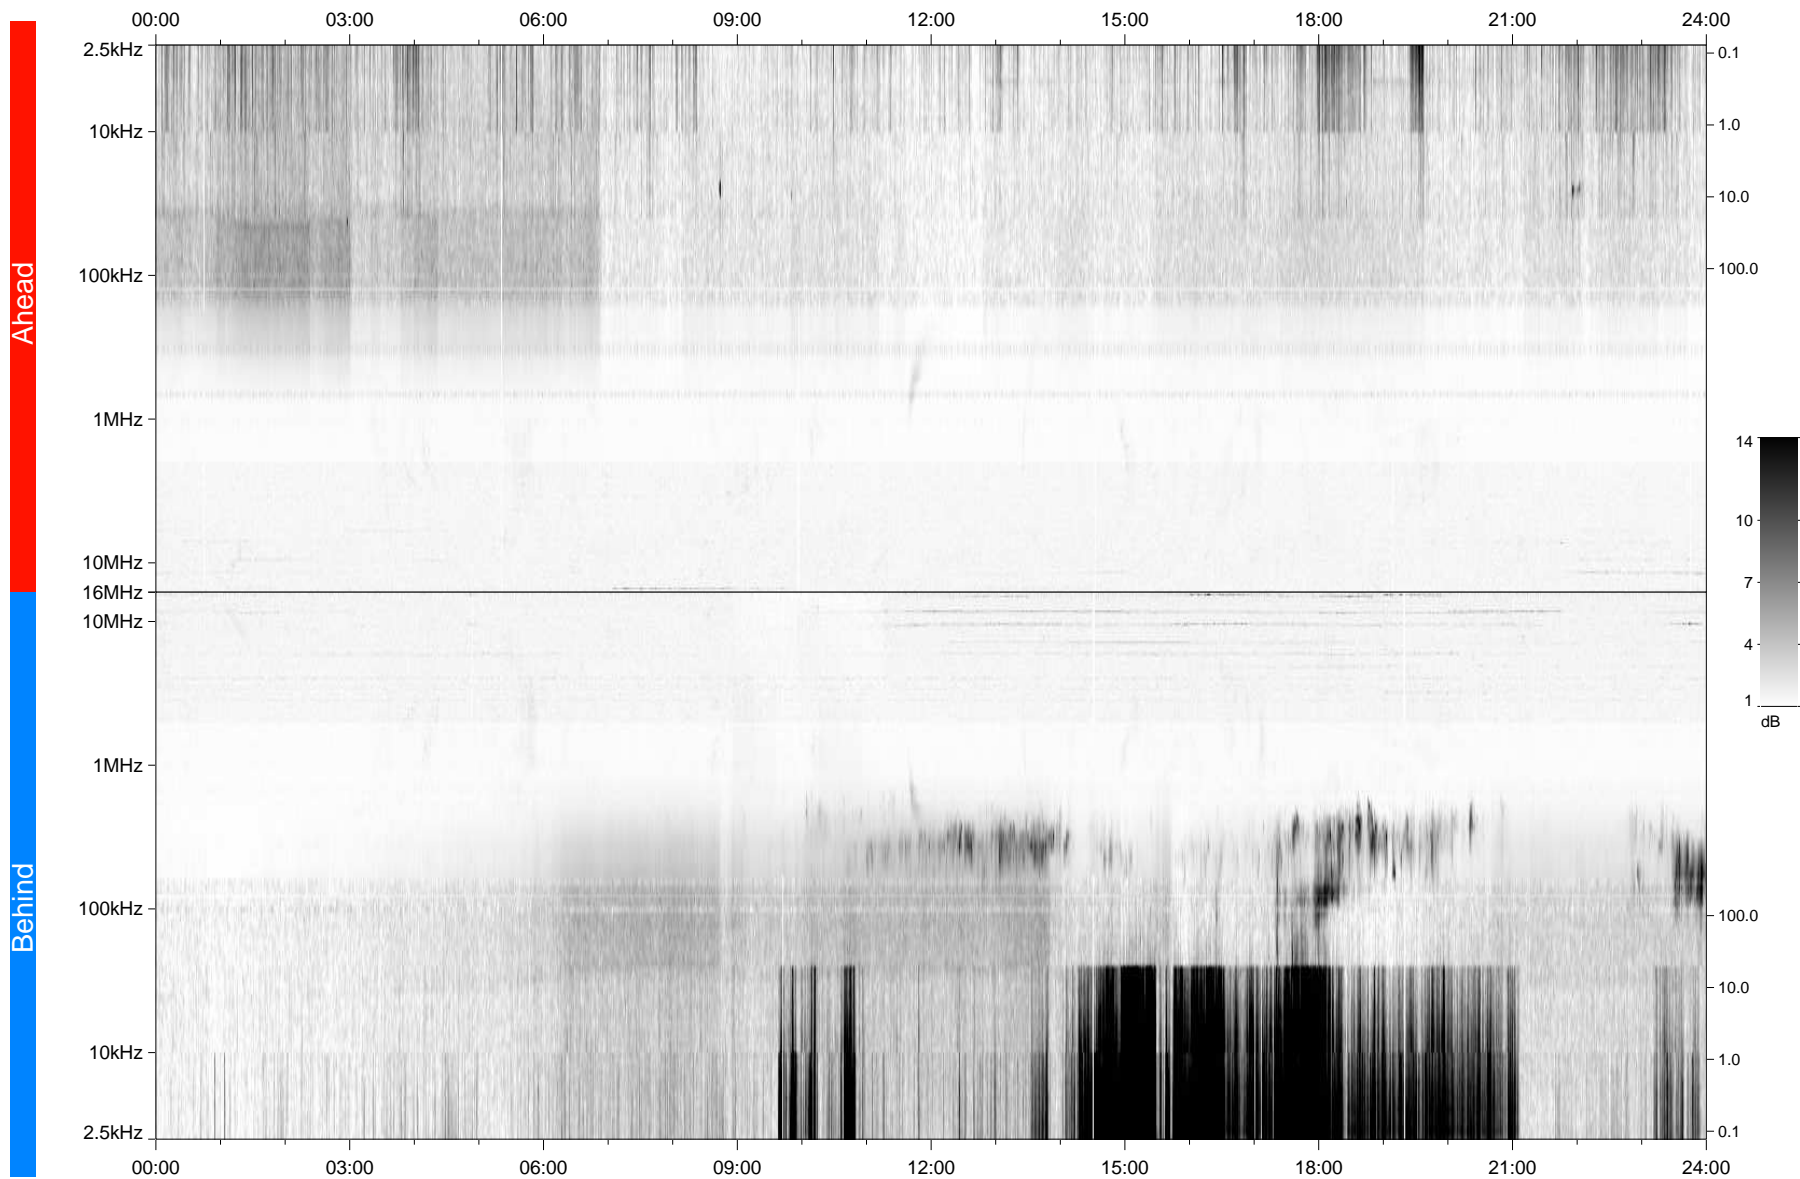

# STEREO/WAVES Daily Summary - 17-Apr-2007 (DOY 107)

Ahead source file: swaves\_ahead\_2007\_107\_1\_05.fin  
Ahead PSE Angle: 3.2°

Behind PSE Angle: -1.2°  
Behind source file: swaves\_behind\_2007\_107\_1\_04.fin

Time (UTC)

file: stereo\_swaves\_daily-summary\_gray\_20070417\_v04  
made by: space.umn.edu on macOS with TDL 8.8.2 on 2022-10-19 06:49:03, with TLib V945 / dynspec V311