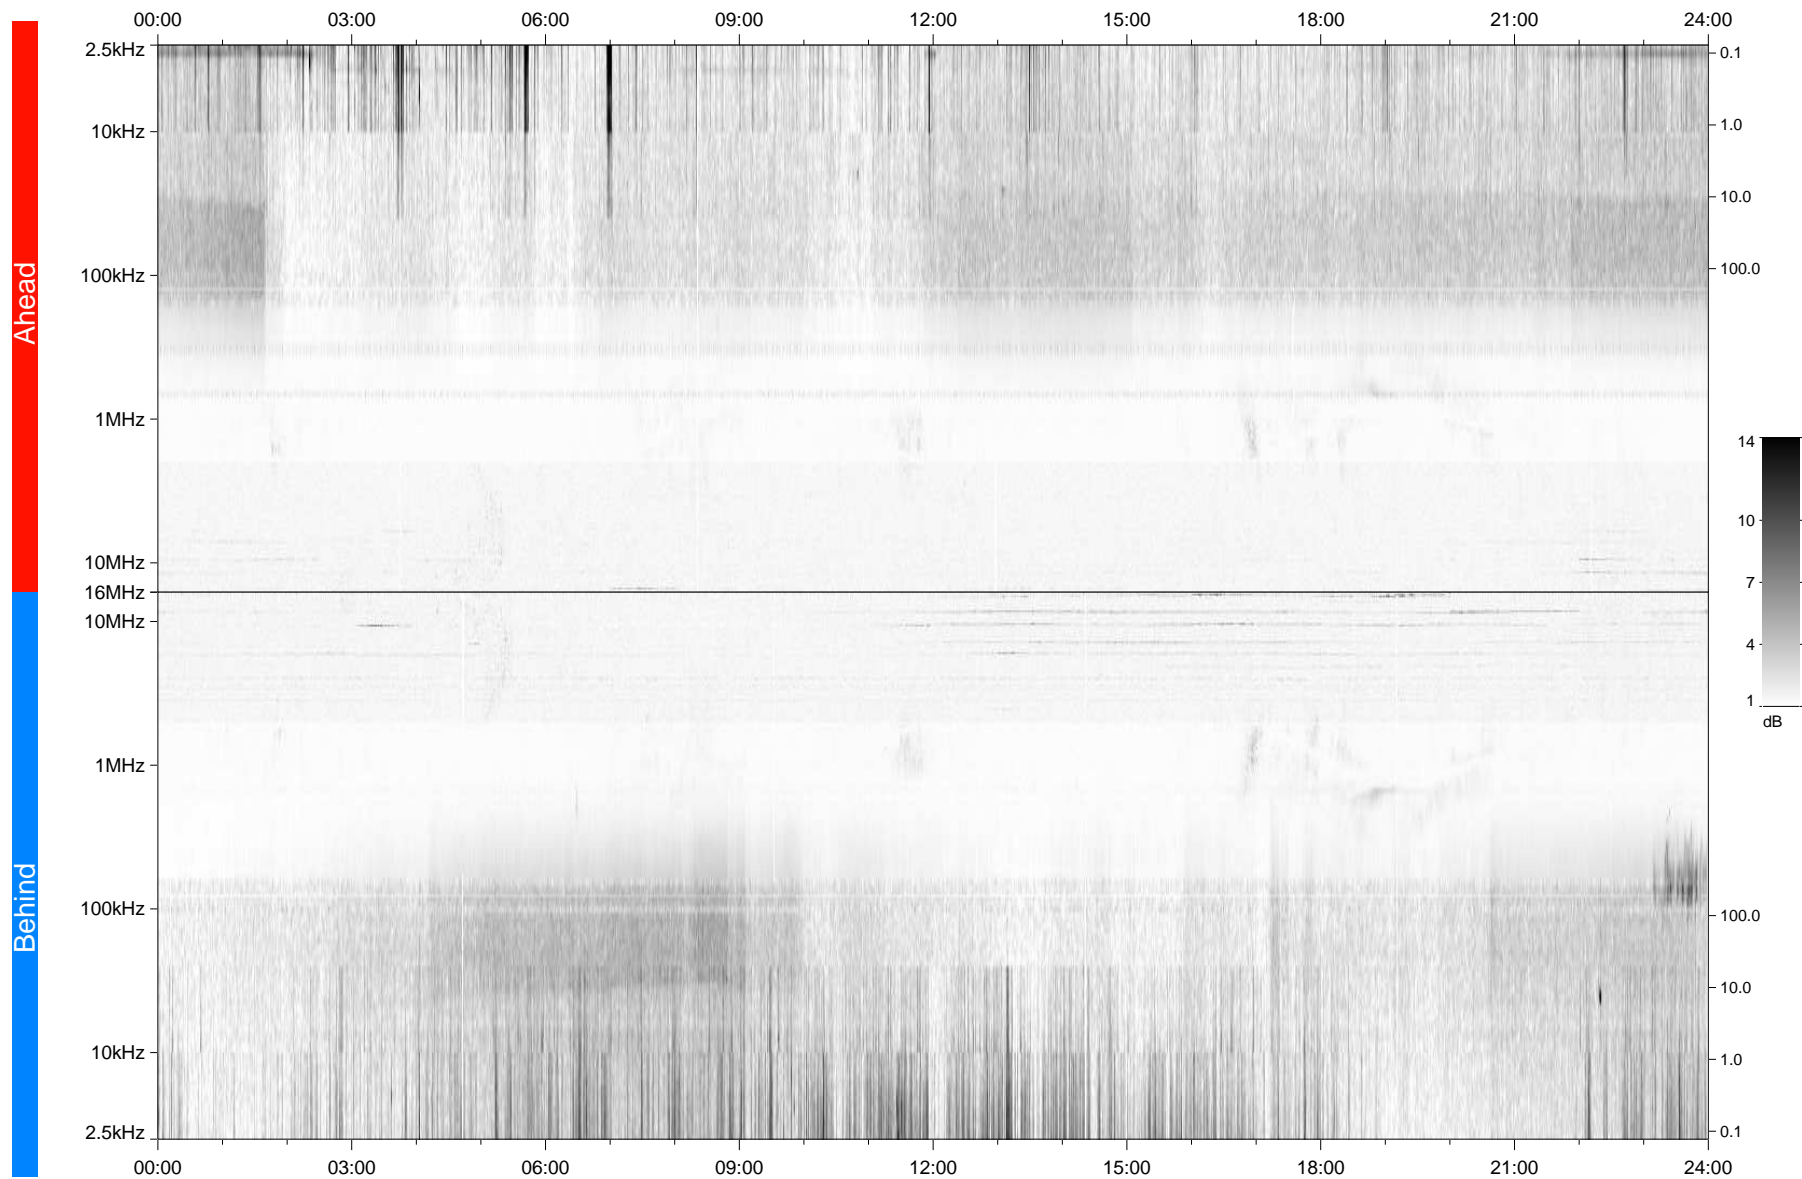

# STEREO/WAVES Daily Summary - 14-Apr-2007 (DOY 104)

Ahead source file: swaves\_ahead\_2007\_104\_1\_05.fin  
Ahead PSE Angle: 3.0°

Behind PSE Angle: -1.2°  
Behind source file: swaves\_behind\_2007\_104\_1\_05.fin

Time (UTC)

file: stereo\_swaves\_daily-summary\_gray\_20070414\_v04  
made by: space.umn.edu on macOS with TDL 8.8.2 on 2022-10-19 06:40:04, with TLib V945 / dynspec V311