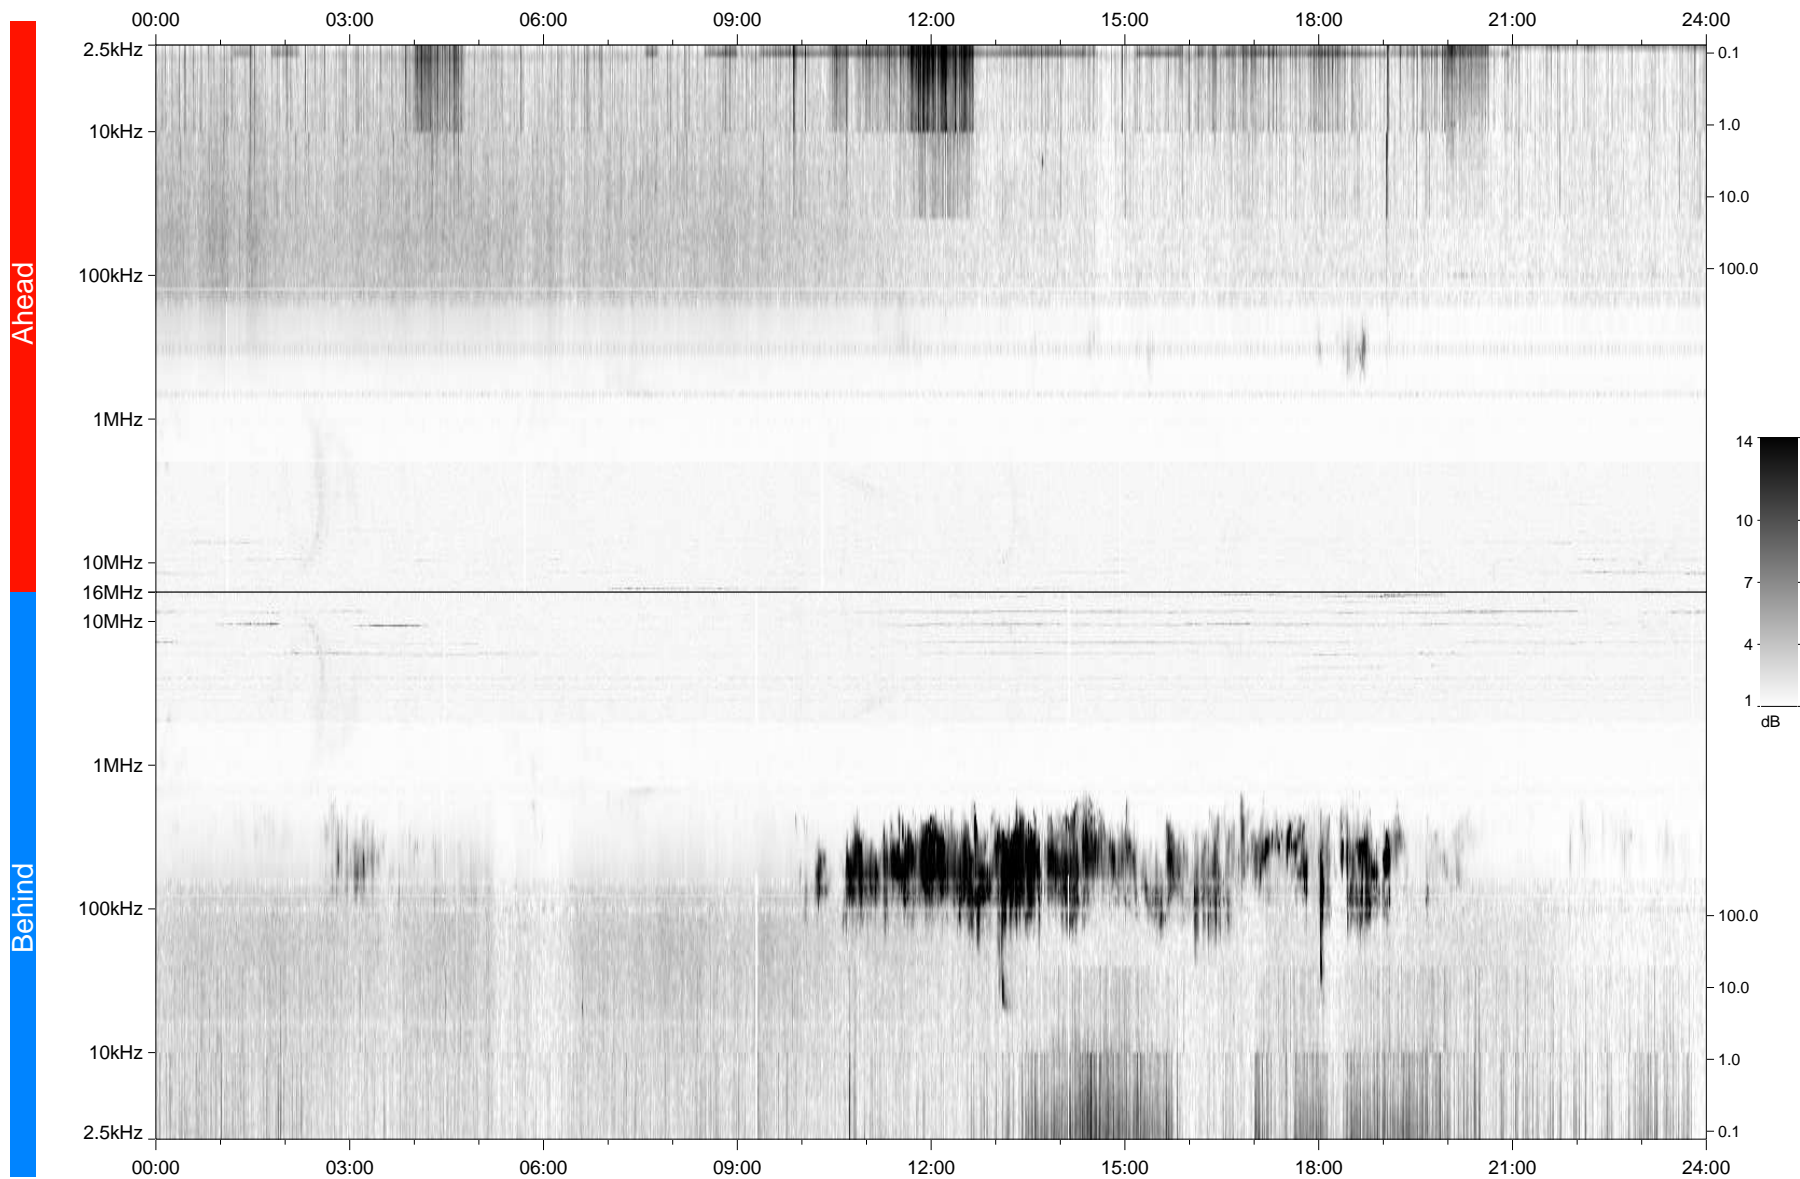

# STEREO/WAVES Daily Summary - 12-Apr-2007 (DOY 102)

Ahead source file: swaves\_ahead\_2007\_102\_1\_05.fin  
Ahead PSE Angle: 2.9°

Behind PSE Angle: -1.1°  
Behind source file: swaves\_behind\_2007\_102\_1\_05.fin

Time (UTC)

file: stereo\_swaves\_daily-summary\_gray\_20070412\_v04  
made by: space.umn.edu on macOS with TDL 8.8.2 on 2022-10-19 06:34:07, with TLib V945 / dynspec V311