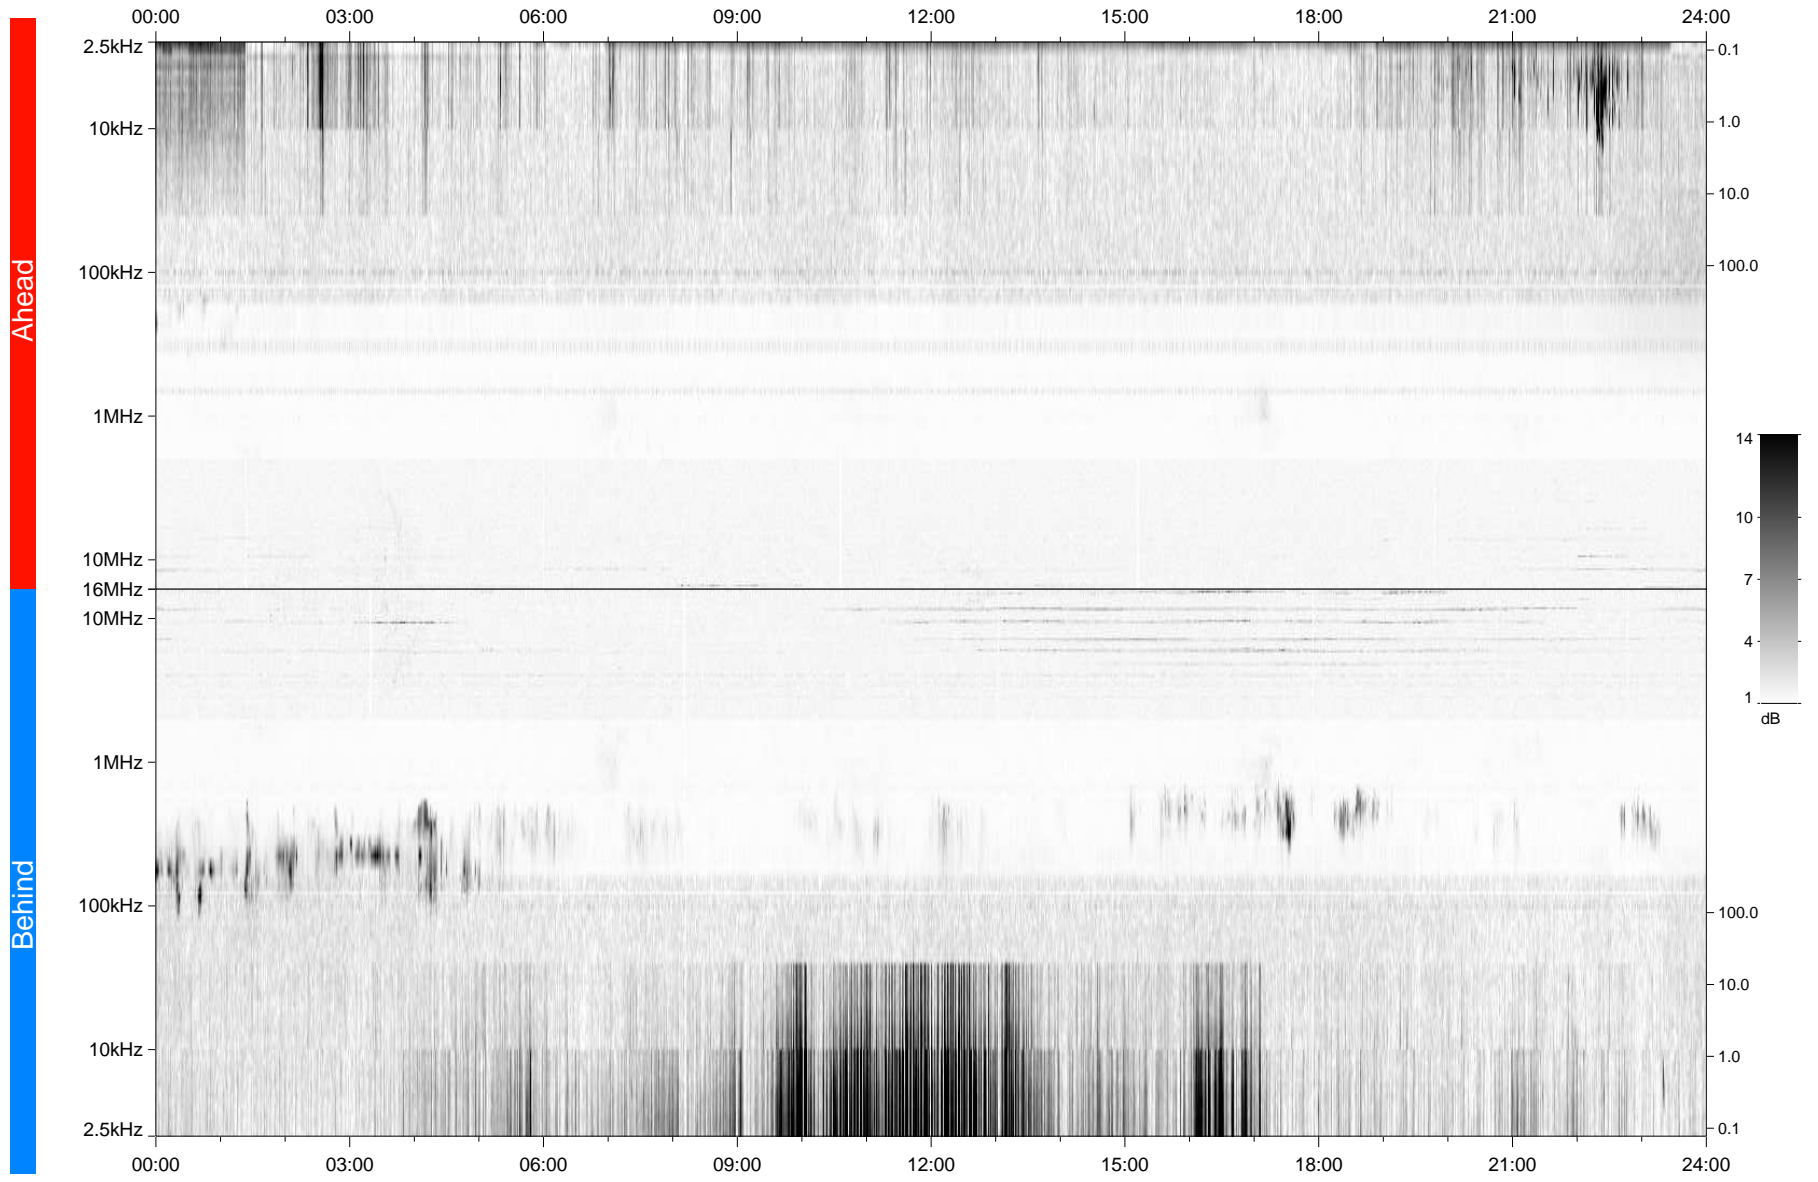

# STEREO/WAVES Daily Summary - 07-Apr-2007 (DOY 097)

Ahead source file: swaves\_ahead\_2007\_097\_1\_04.fin  
Ahead PSE Angle: 2.6°

Behind PSE Angle: -0.9°  
Behind source file: swaves\_behind\_2007\_097\_1\_05.fin

Time (UTC)

file: stereo\_swaves\_daily-summary\_gray\_20070407\_v04  
made by: space.umn.edu on macOS with TDL 8.8.2 on 2022-10-19 06:19:06, with Tlib V945 / dynspec V311