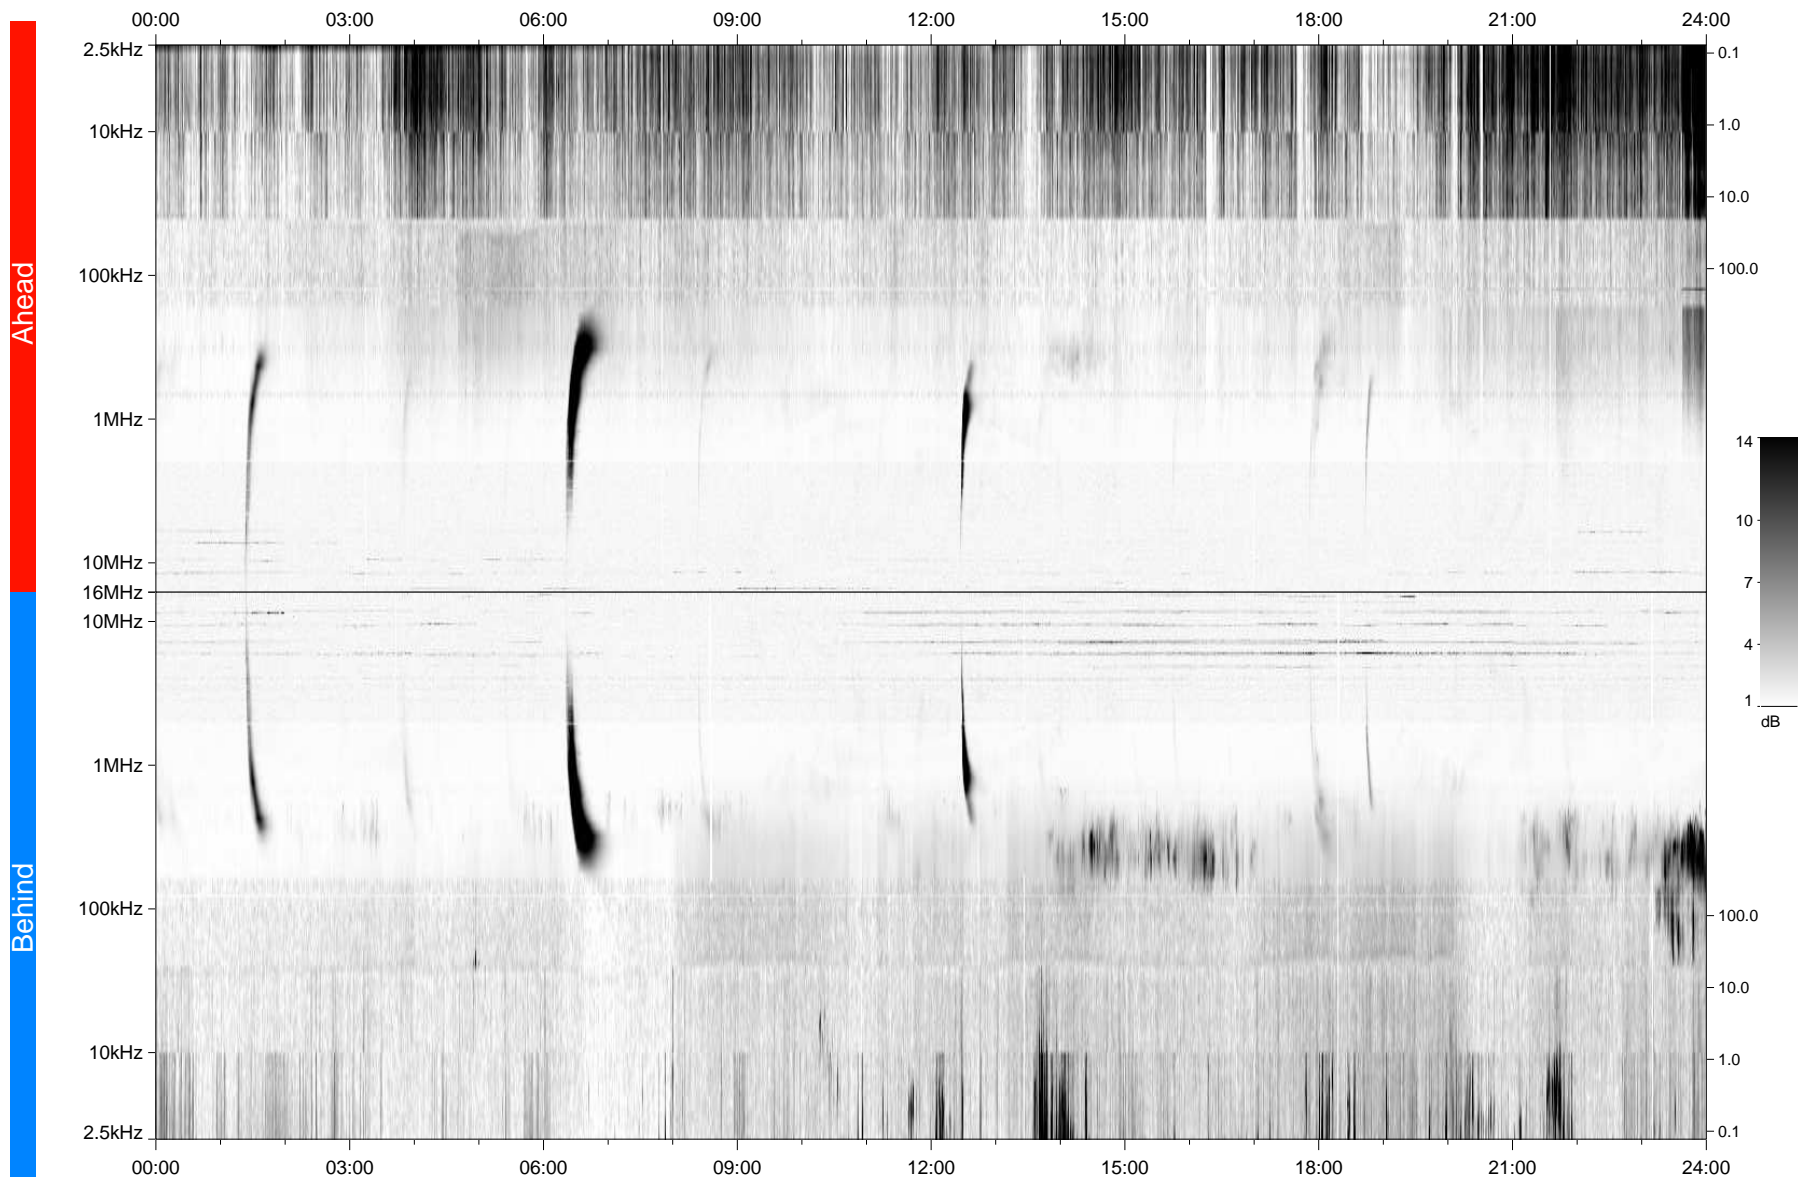

# STEREO/WAVES Daily Summary - 23-Mar-2007 (DOY 082)

Ahead source file: swaves\_ahead\_2007\_082\_1\_04.fin  
Ahead PSE Angle: 1.9°

Behind PSE Angle: -0.5°  
Behind source file: swaves\_behind\_2007\_082\_1\_04.fin

Time (UTC)

file: stereo\_swaves\_daily-summary\_gray\_20070323\_v04  
made by: space.umn.edu on macOS with TDL 8.8.2 on 2022-10-19 05:34:24, with Tlib V945 / dynspec V311