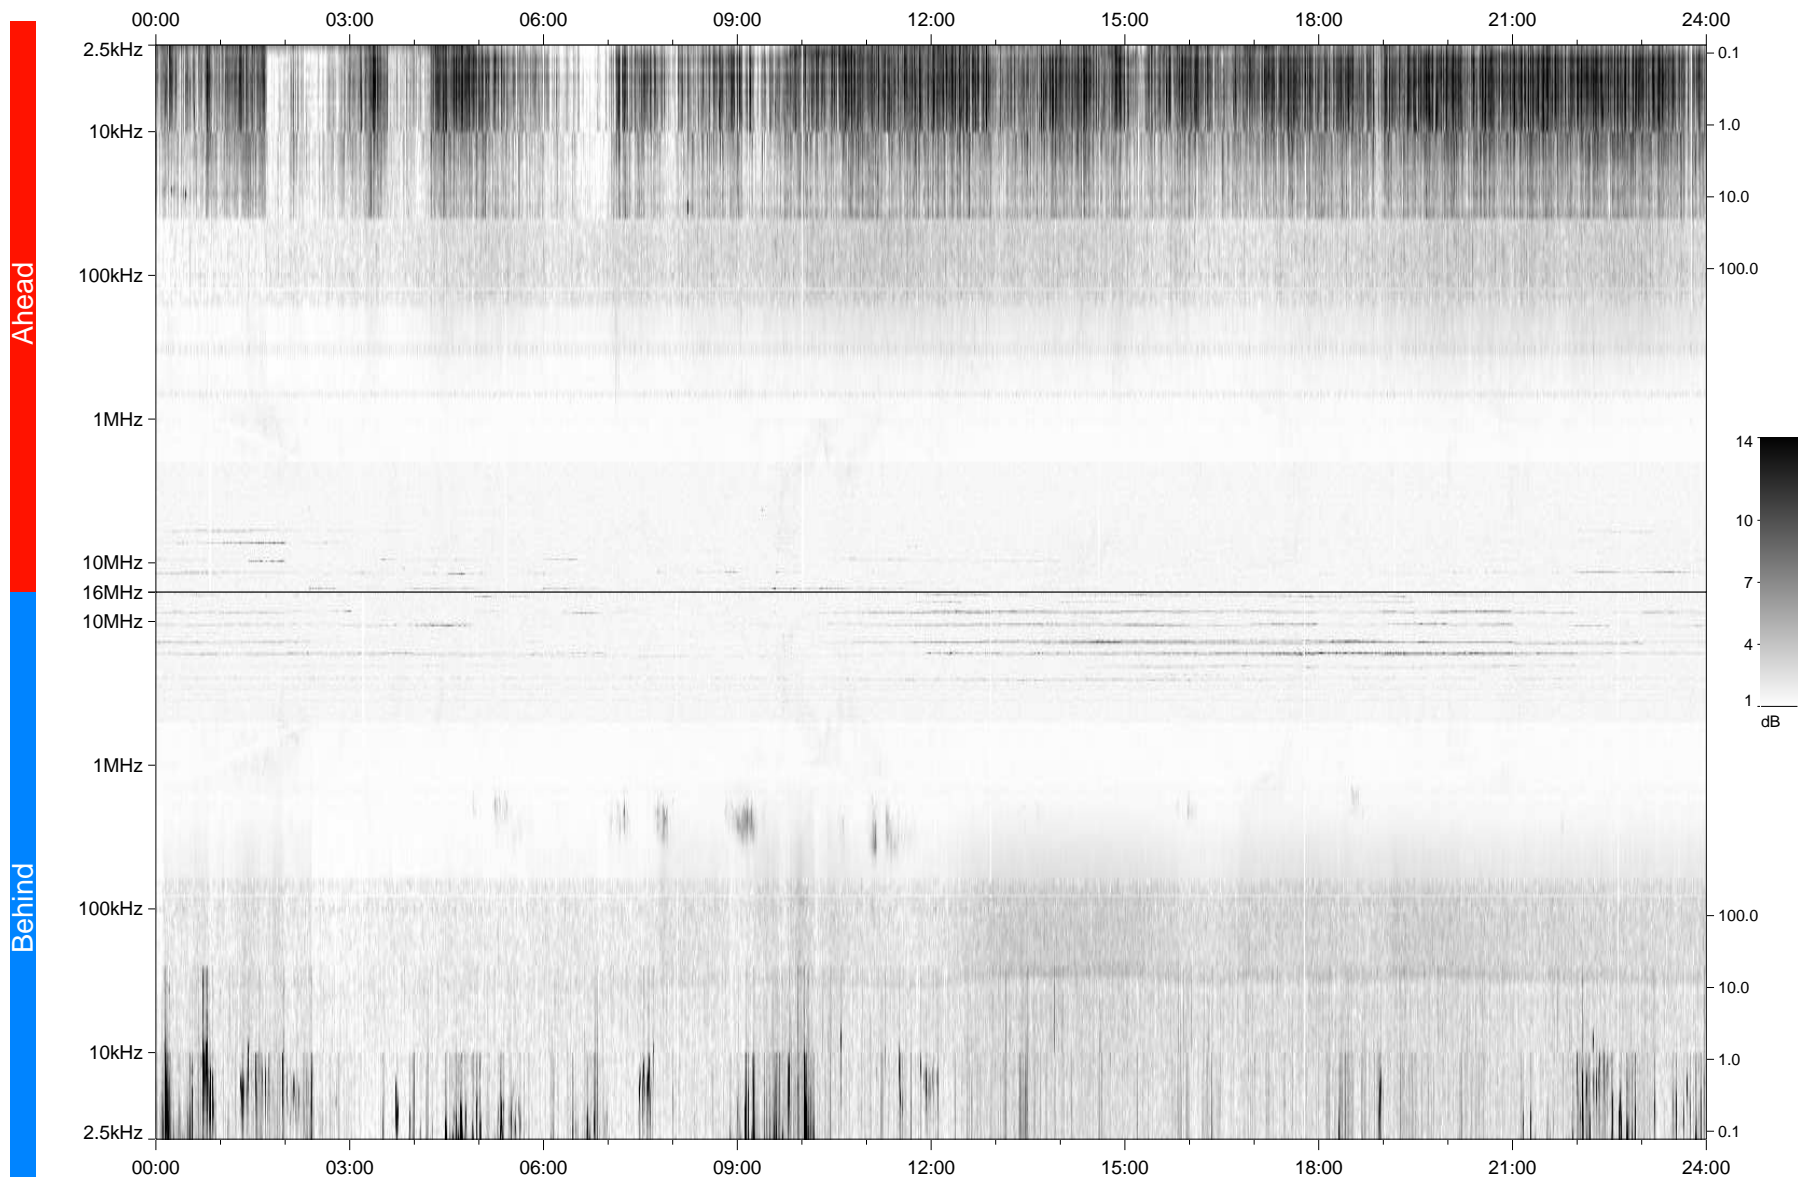

STEREO/WAVES Daily Summary - 21-Mar-2007 (DOY 080)

Ahead source file: swaves_ahead_2007_080_1_05.fin
Ahead PSE Angle: 1.8°

Behind PSE Angle: -0.5°
Behind source file: swaves_behind_2007_080_1_05.fin

Time (UTC)

file: stereo_swaves_daily-summary_gray_20070321_v04
made by: space.umn.edu on macOS with TDL 8.8.2 on 2022-10-19 05:28:26, with TLib V945 / dynspec V311