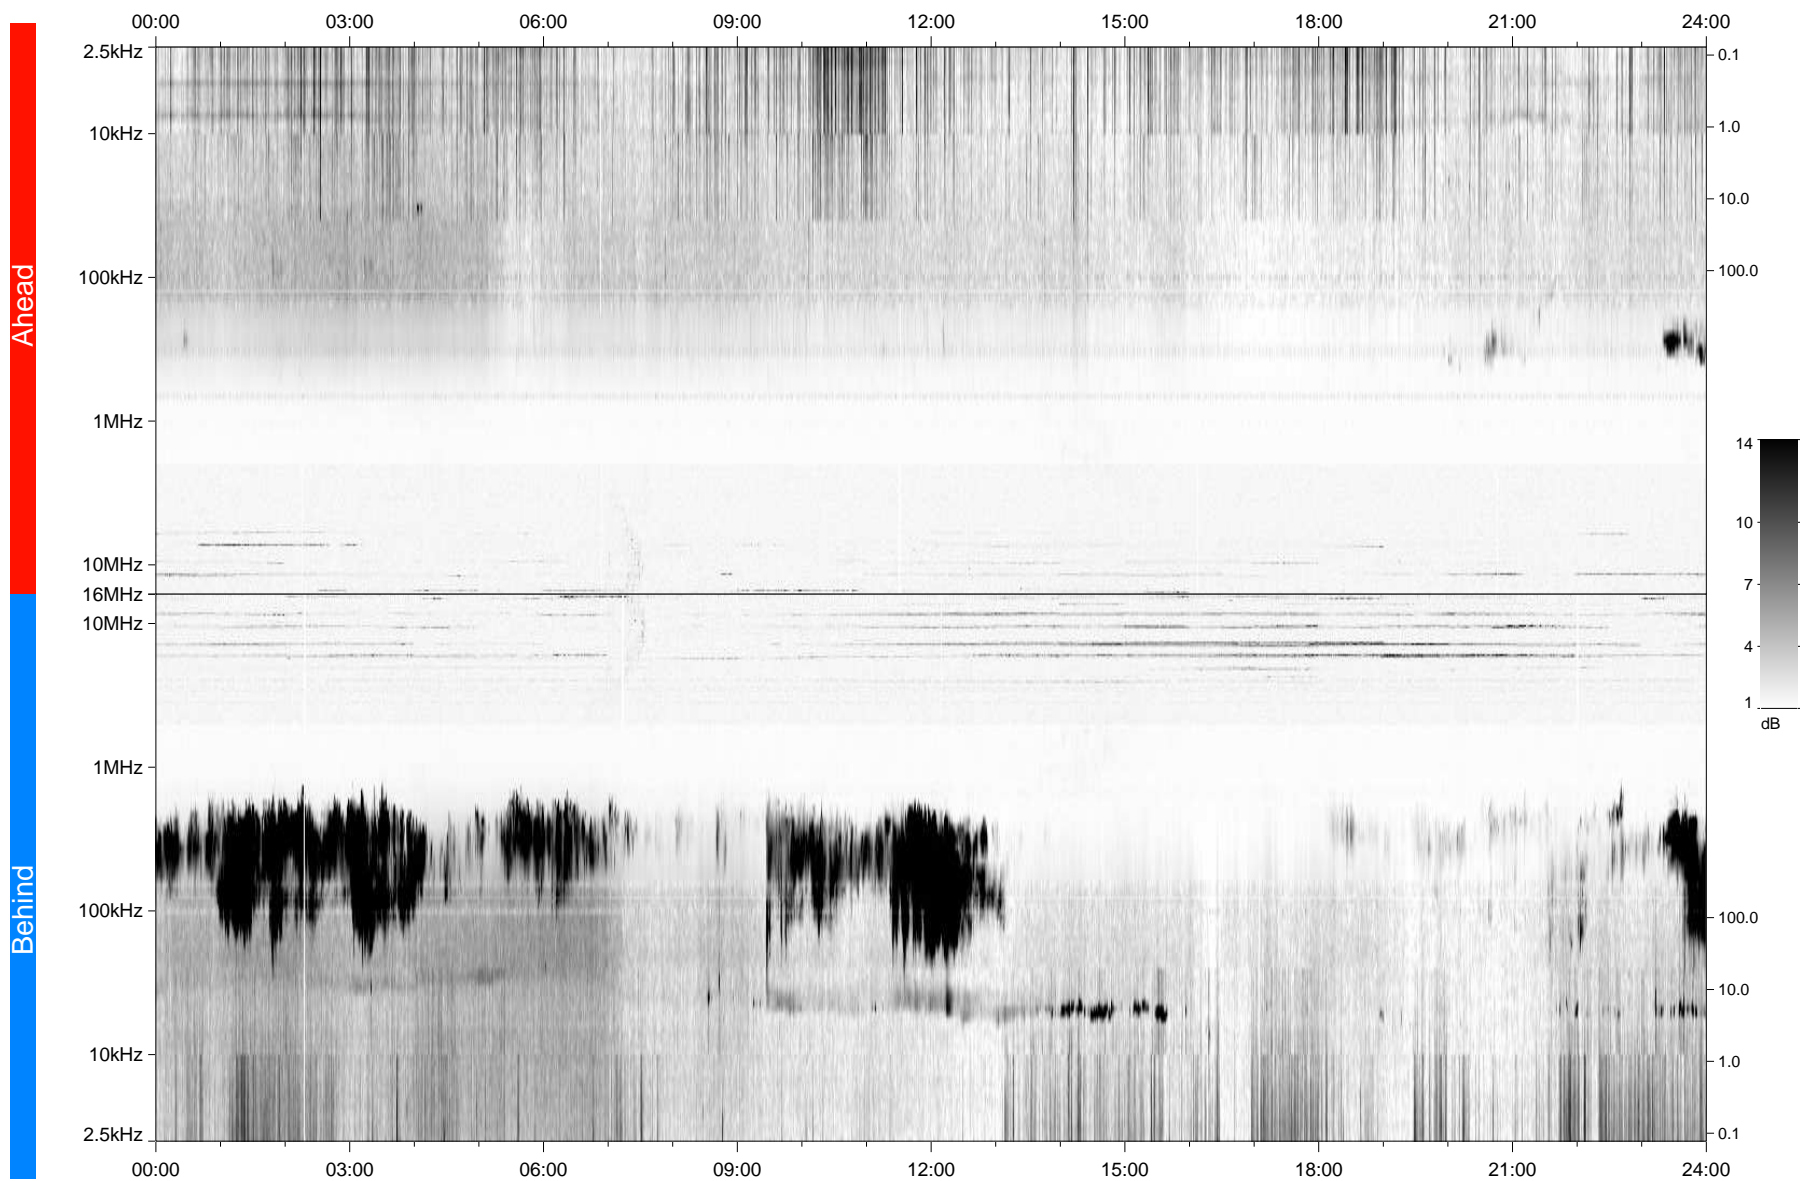

# STEREO/WAVES Daily Summary - 06-Mar-2007 (DOY 065)

Ahead source file: swaves\_ahead\_2007\_065\_1\_06.fin  
Ahead PSE Angle: 1.2°

Behind PSE Angle: -0.2°  
Behind source file: swaves\_behind\_2007\_065\_1\_04.fin

Time (UTC)

file: stereo\_swaves\_daily-summary\_gray\_20070306\_v04  
made by: space.umn.edu on macOS with TDL 8.8.2 on 2022-10-19 04:44:52, with Tlib V945 / dynspec V311