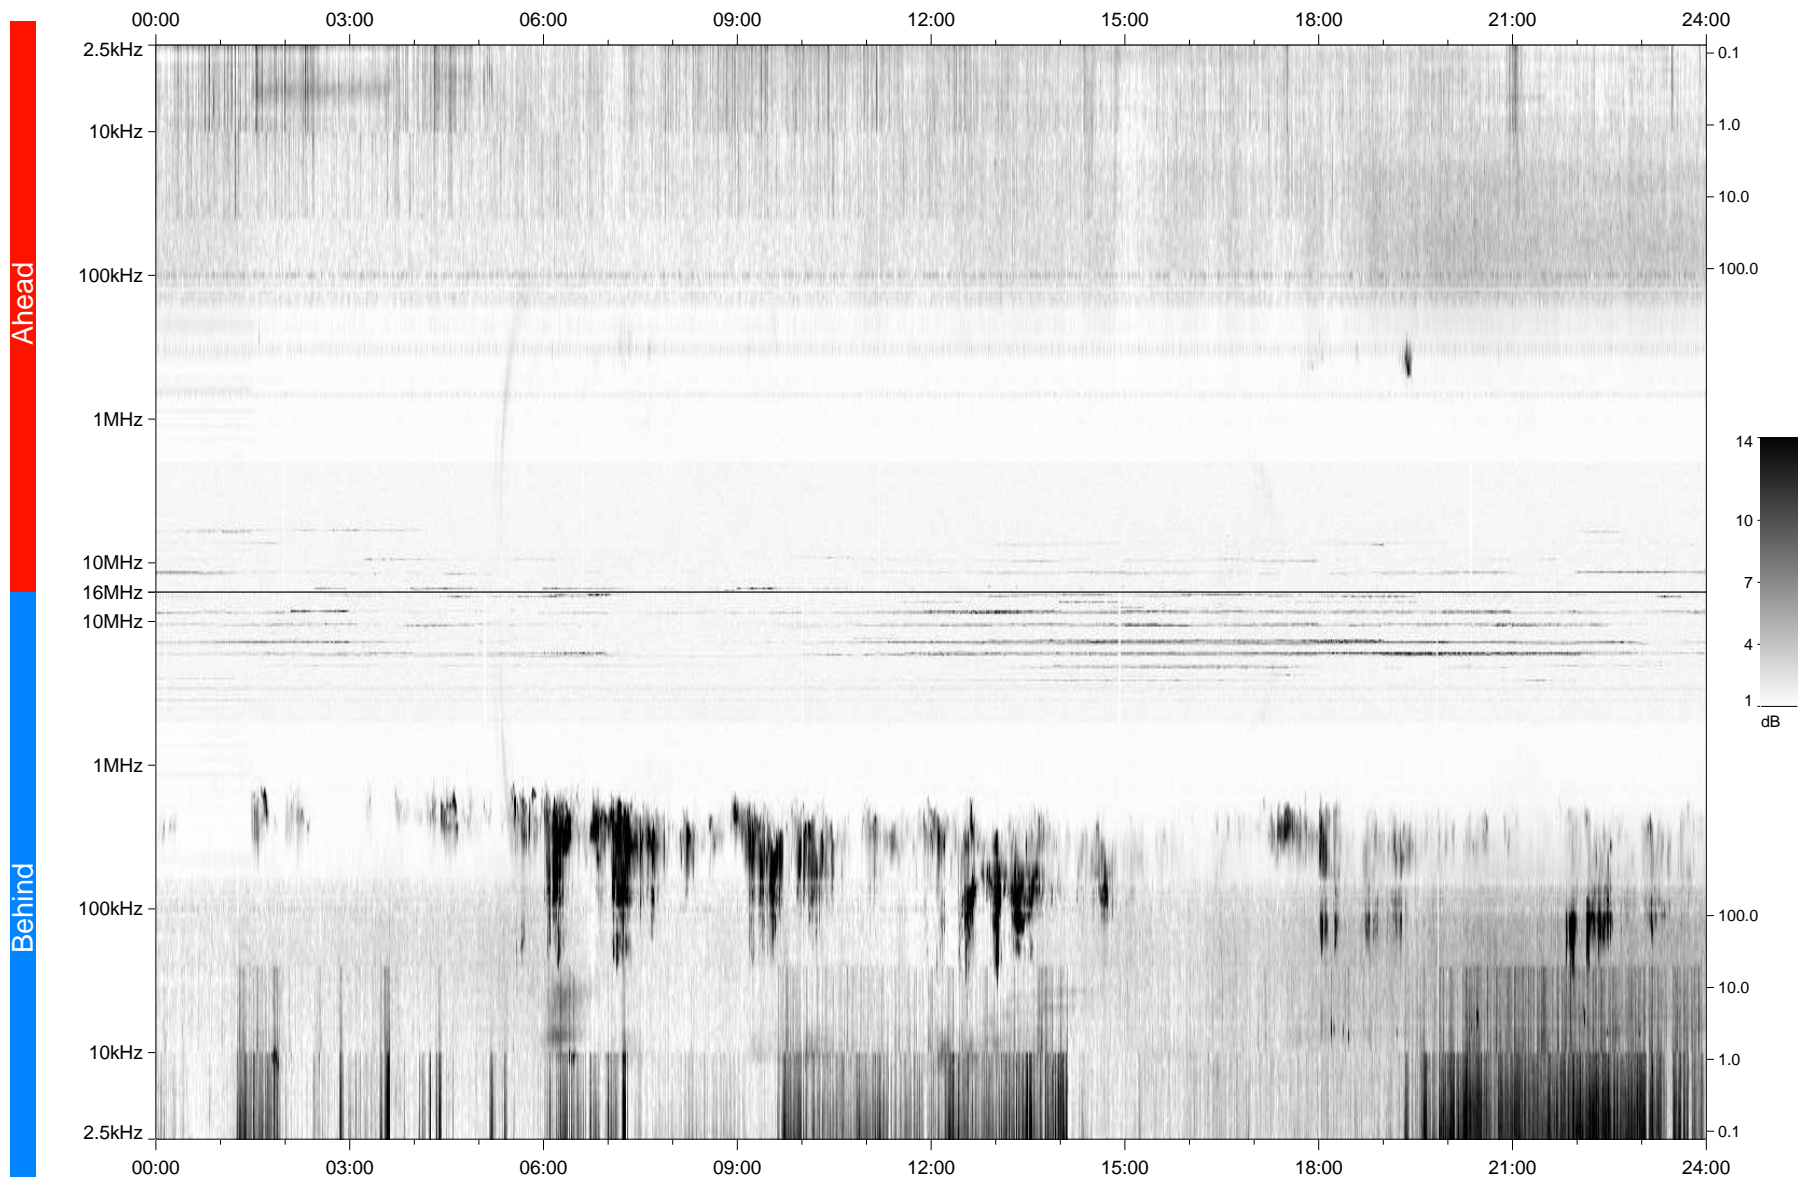

# STEREO/WAVES Daily Summary - 02-Mar-2007 (DOY 061)

Ahead source file: swaves\_ahead\_2007\_061\_1\_07.fin  
Ahead PSE Angle: 1.1°

Behind PSE Angle: -0.2°  
Behind source file: swaves\_behind\_2007\_061\_1\_04.fin

Time (UTC)

file: stereo\_swaves\_daily-summary\_gray\_20070302\_v04  
made by: space.umn.edu on macOS with TDL 8.8.2 on 2022-10-19 04:32:54, with Tlib V945 / dynspec V311