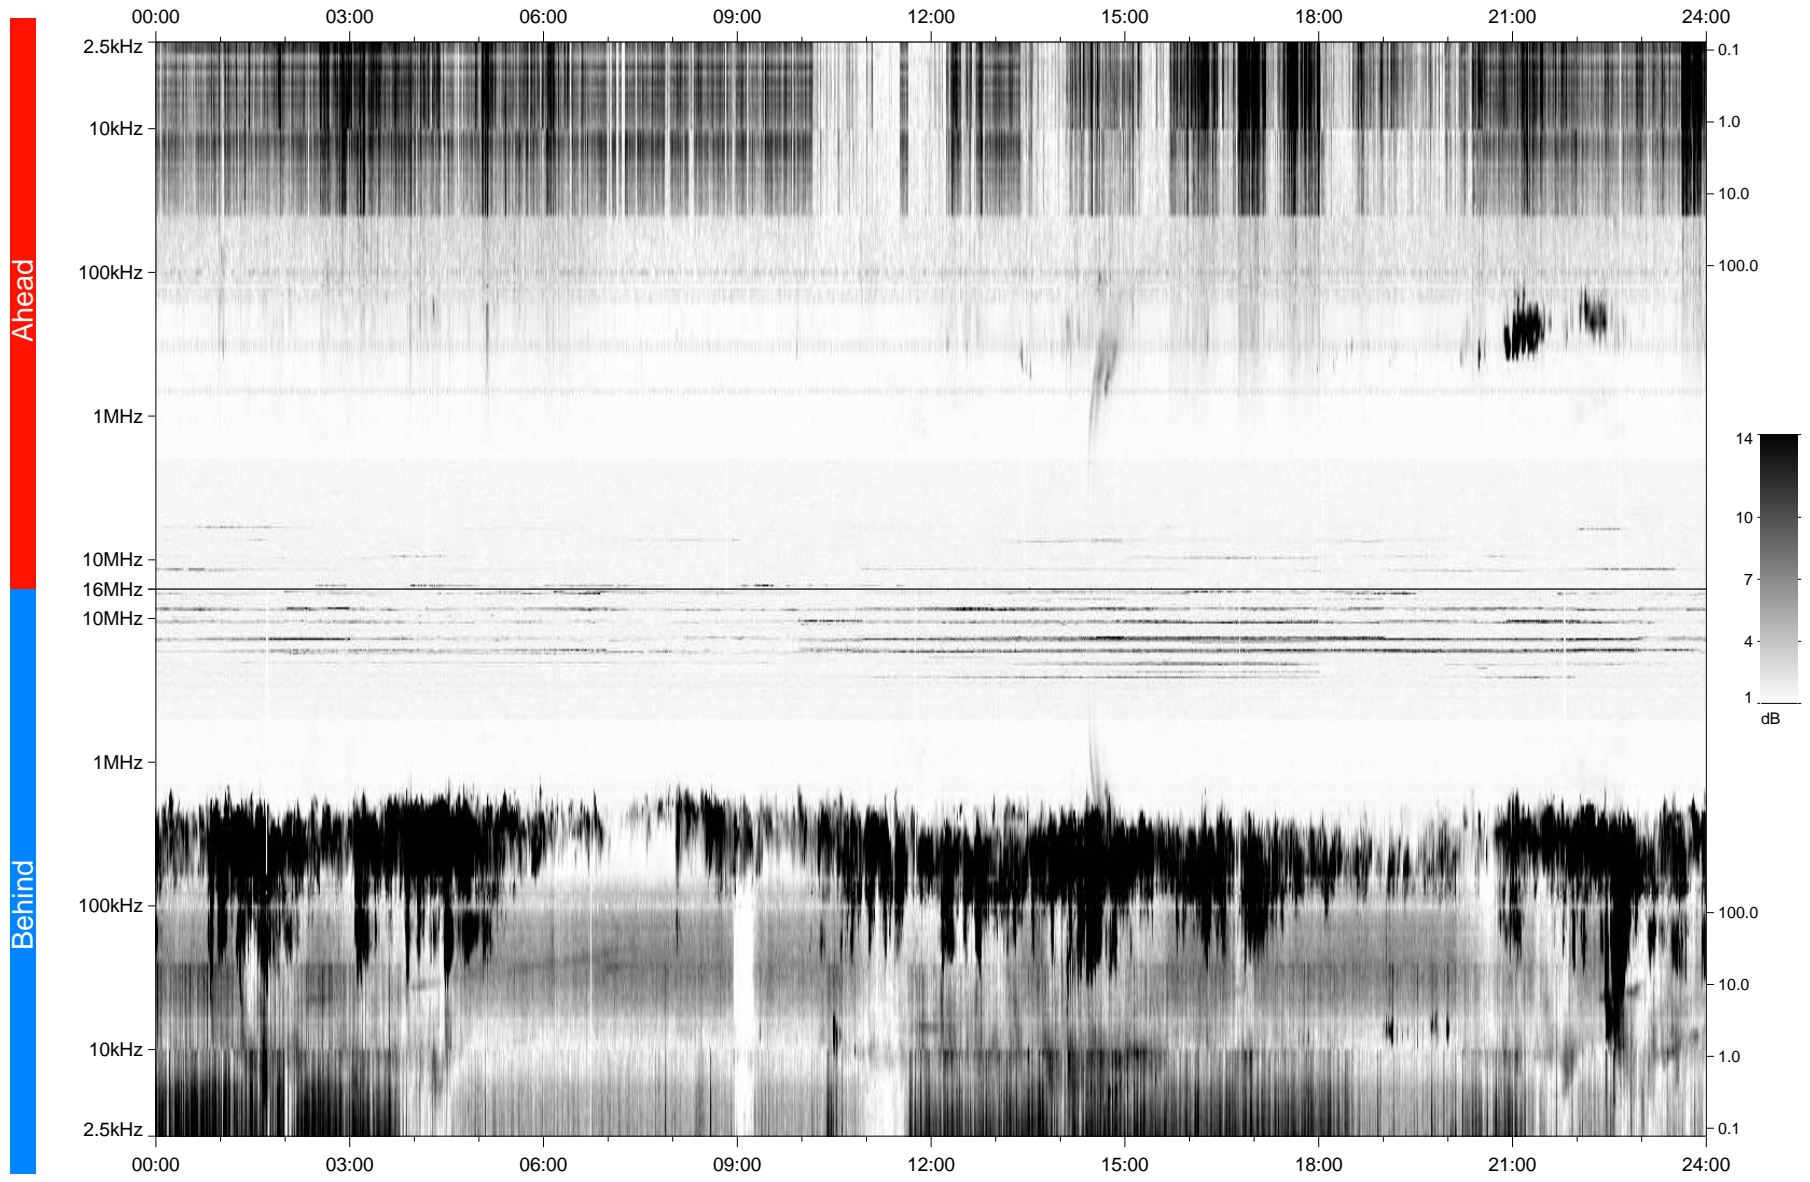

# STEREO/WAVES Daily Summary - 17-Feb-2007 (DOY 048)

Ahead source file: swaves\_ahead\_2007\_048\_1\_04.fin  
Ahead PSE Angle: 0.8°

Behind PSE Angle: -0.1°  
Behind source file: swaves\_behind\_2007\_048\_1\_04.fin

Time (UTC)

file: stereo\_swaves\_daily-summary\_gray\_20070217\_v04  
made by: space.umn.edu on macOS with TDL 8.8.2 on 2022-10-19 03:54:04, with Tlib V945 / dynspec V311