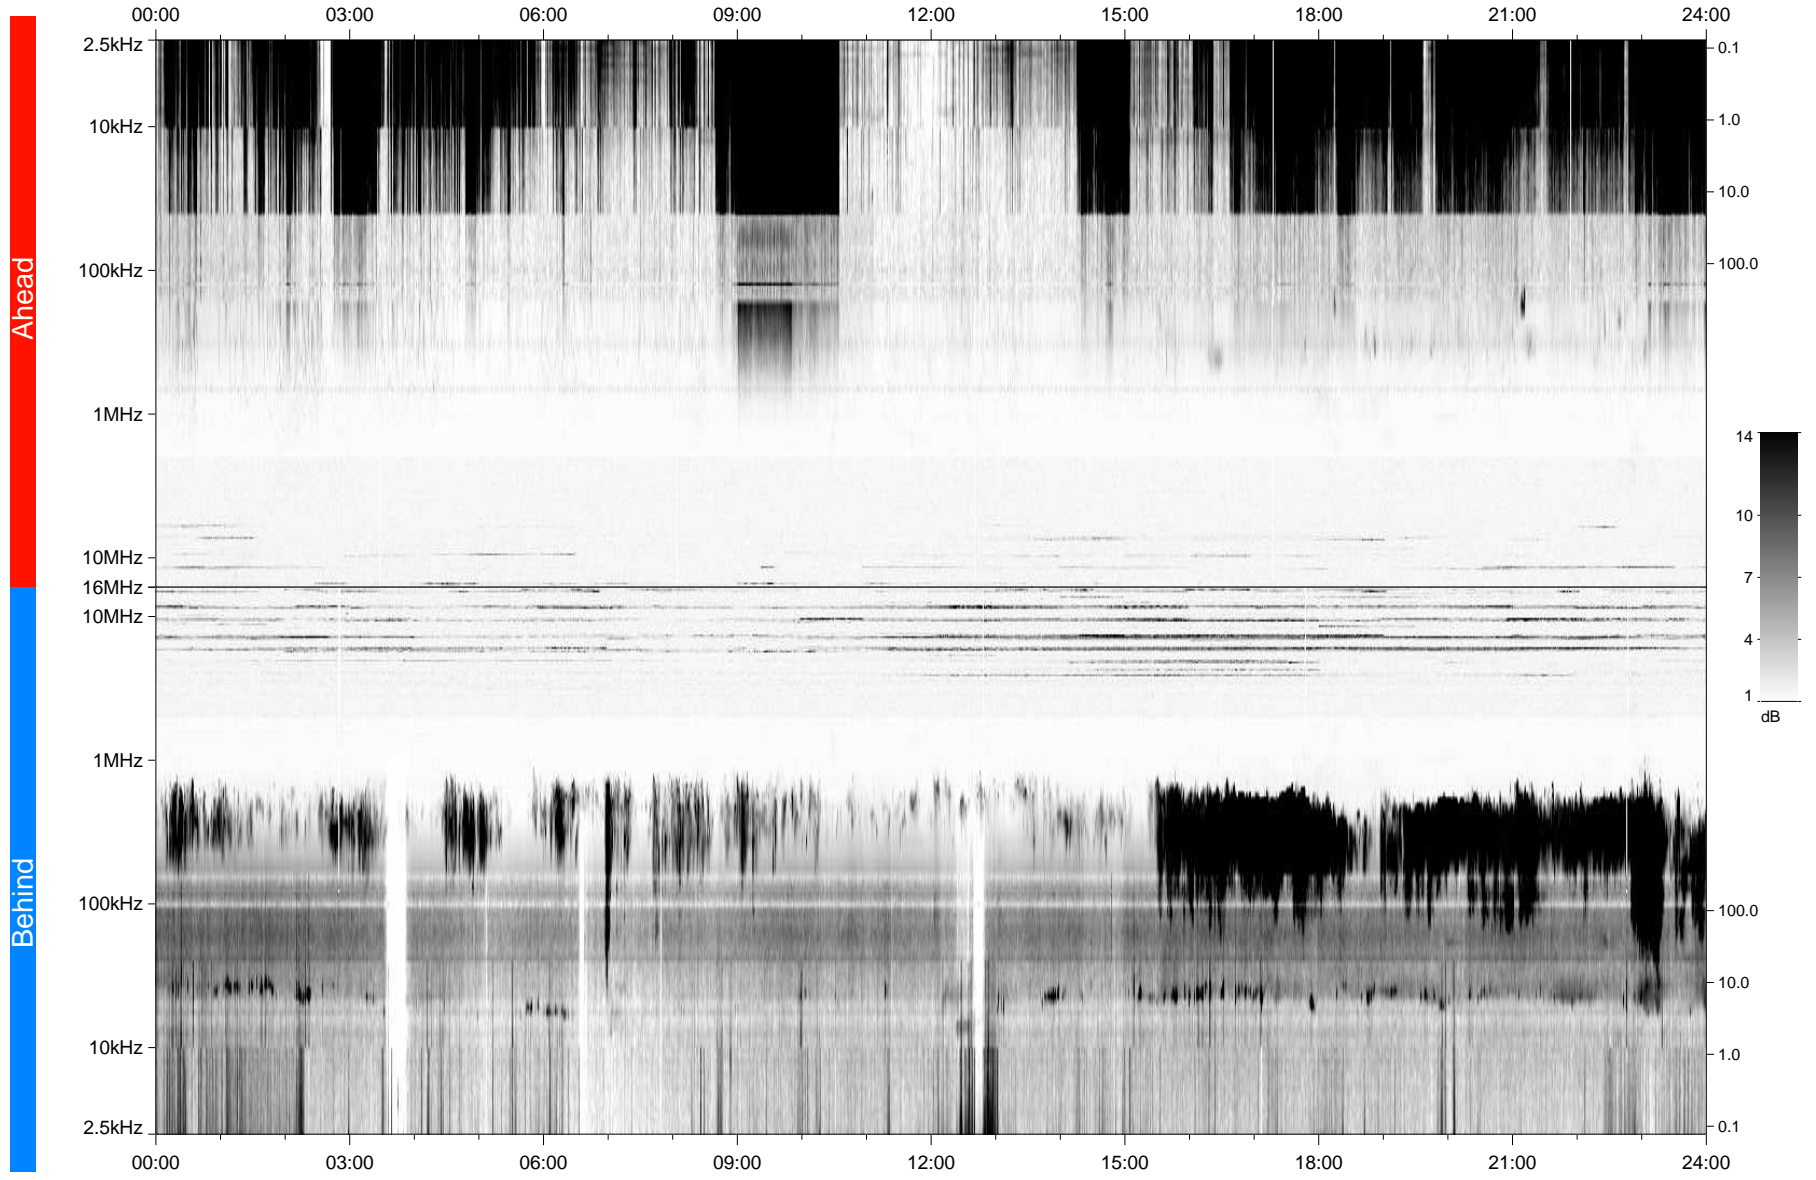

STEREO/WAVES Daily Summary - 13-Feb-2007 (DOY 044)

Ahead source file: swaves_ahead_2007_044_1_04.fin
Ahead PSE Angle: 0.7°

Behind PSE Angle: -0.1°
Behind source file: swaves_behind_2007_044_1_05.fin

Time (UTC)

file: stereo_swaves_daily-summary_gray_20070213_v04
made by: space.umn.edu on macOS with TDL 8.8.2 on 2022-10-19 03:42:08, with Tlib V945 / dynspec V311